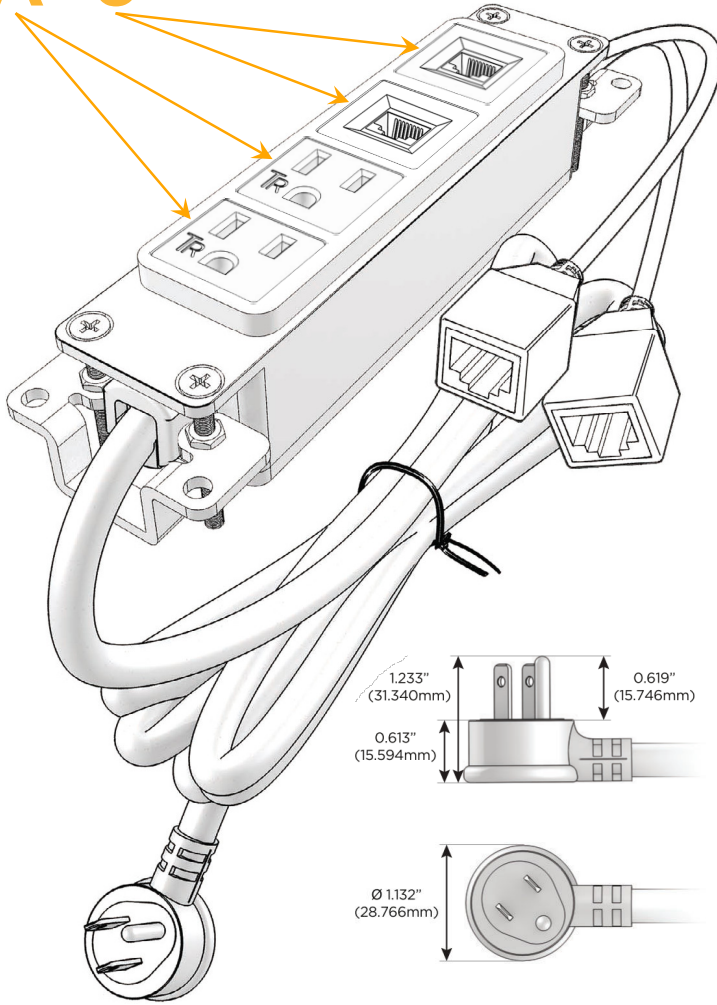

M-POWER-4T

AC POWER & DATA CONNECTIVITY SOLUTION

M-POWER-4TW-AA66-BR4B

Specs:

Modules/Ports:

- **A** Tamper Resistant AC Receptacle
- **6** CAT 6

Distributed by

Mormax Company, Inc.

8 Westchester Plaza

Elmsford, NY 10523

914-699-0101

sales@mormax.com

mormax.com

A 6