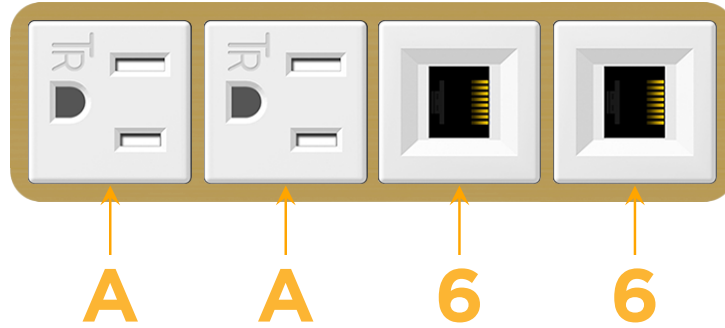

M-POWER-4T

AC POWER & DATA CONNECTIVITY SOLUTION

M-POWER-4TW-AA66-BR4B

Distributed by

Mormax Company, Inc.

8 Westchester Plaza

Elmsford, NY 10523

914-699-0101

sales@mormax.com

mormax.com

Metro Light & Power's line of power & data solutions offers sophisticated design elements combined with greater ease of installation. Streamlined and low-profile, enhanced by side-exiting cords, our outlets advance the industry with their cutting edge look and feel. We believe flexibility is key, and we provide a variety of mounting options, including the ability to mount in limited spaces. Our outlets are available in many finishes and configurations, in addition to a custom color and finish capability for our clients.

Bezel Finish: **SOLID BRASS BRUSHED**

Custom Finishes Available M-POWER-4TW-AA66-BR4B

Features:

Module/Port Options:

- **A** Tamper Resistant AC Receptacle
- **E** USB-A & USB-C (20W)
- **M** Double USB-A (Fast Charging Ports - 18W)
- **H** HDMI
- **6** CAT 6
- **12** RJ 12
- **X** Switched AC
- **Y** 3-Way Switch (Low Voltage)
- **V** USB-C (45W High Speed Charging Port)
- **S** USB-C (25W High Speed Charging Port)
- **R** Switched AC (Rocker Switch)
- **D** Dimmer Switch

Plug:

Supplied with Low Profile Flat 45° Angle 120 VAC Plug

Optional Standard Straight 120 VAC Plug

Optional Straight 120 VAC Pass-through Plug

- CLEAN, COMPACT DESIGN
- STREAMLINED
- LOW PROFILE
- SIDE-EXITING CORDS
- PLUG & PLAY
- 6' AC CORD & PLUG (FLAT PLUG STANDARD)
- CUSTOMIZABLE CONFIGURATIONS AND FINISHES
- UL LISTED FOR MOUNTING IN FURNITURE
- 15A