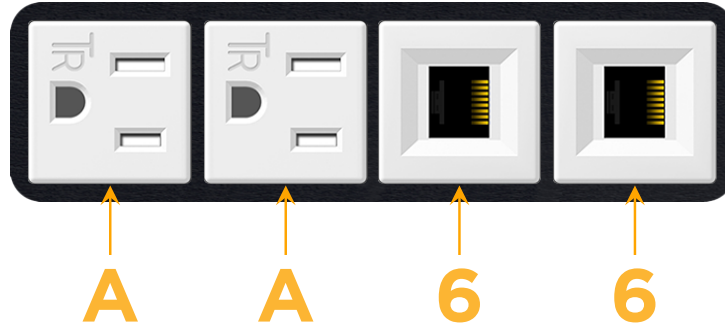

M-POWER-4T

AC POWER & DATA CONNECTIVITY SOLUTION

M-POWER-4TW-AA66-B2AB

Distributed by

Mormax Company, Inc.

8 Westchester Plaza

Elmsford, NY 10523

914-699-0101

sales@mormax.com

mormax.com

Metro Light & Power's line of power & data solutions offers sophisticated design elements combined with greater ease of installation. Streamlined and low-profile, enhanced by side-exiting cords, our outlets advance the industry with their cutting edge look and feel. We believe flexibility is key, and we provide a variety of mounting options, including the ability to mount in limited spaces. Our outlets are available in many finishes and configurations, in addition to a custom color and finish capability for our clients.

Bezel Finish: **SATIN BLACK (ABS)**

Custom Finishes Available M-POWER-4TW-AA66-B2AB

Features:

Module/Port Options:

- **A** Tamper Resistant AC Receptacle
- **E** USB-A & USB-C (20W)
- **M** Double USB-A (Fast Charging Ports - 18W)
- **H** HDMI
- **6** CAT 6
- **12** RJ 12
- **X** Switched AC
- **Y** 3-Way Switch (Low Voltage)
- **V** USB-C (45W High Speed Charging Port)
- **S** USB-C (25W High Speed Charging Port)
- **R** Switched AC (Rocker Switch)
- **D** Dimmer Switch

Plug:

Supplied with Low Profile Flat 45° Angle 120 VAC Plug

Optional Standard Straight 120 VAC Plug

Optional Straight 120 VAC Pass-through Plug

- CLEAN, COMPACT DESIGN
- STREAMLINED
- LOW PROFILE
- SIDE-EXITING CORDS
- PLUG & PLAY
- 6' AC CORD & PLUG (FLAT PLUG STANDARD)
- CUSTOMIZABLE CONFIGURATIONS AND FINISHES
- UL LISTED FOR MOUNTING IN FURNITURE
- 15A