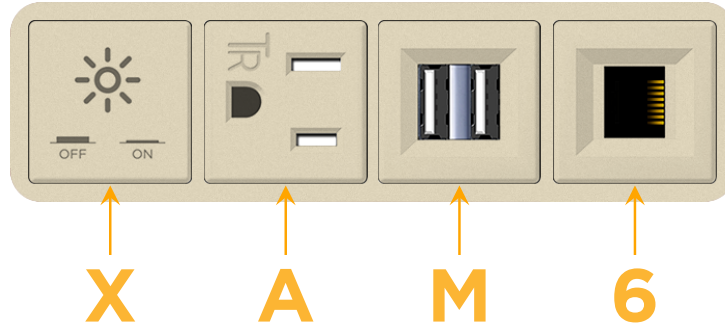

M-POWER-4T

AC POWER & DATA CONNECTIVITY SOLUTION

M-POWER-4TT2-XAM6-T2AB

Distributed by

Mormax Company, Inc.

8 Westchester Plaza

Elmsford, NY 10523

914-699-0101

sales@mormax.com

mormax.com

Metro Light & Power's line of power & data solutions offers sophisticated design elements combined with greater ease of installation. Streamlined and low-profile, enhanced by side-exiting cords, our outlets advance the industry with their cutting edge look and feel. We believe flexibility is key, and we provide a variety of mounting options, including the ability to mount in limited spaces. Our outlets are available in many finishes and configurations, in addition to a custom color and finish capability for our clients.

Bezel Finish: **UNICOLOR™ SAND (ABS)**

Custom Finishes Available M-POWER-4TT2-XAM6-T2AB

Features:

Module/Port Options:

- **A** Tamper Resistant AC Receptacle
- **E** USB-A & USB-C (20W)
- **M** Double USB-A (Fast Charging Ports - 18W)
- **H** HDMI
- **6** CAT 6
- **12** RJ 12
- **X** Switched AC
- **Y** 3-Way Switch (Low Voltage)
- **V** USB-C (45W High Speed Charging Port)
- **S** USB-C (25W High Speed Charging Port)
- **R** Switched AC (Rocker Switch)
- **D** Dimmer Switch

Plug:

Supplied with Low Profile Flat 45° Angle 120 VAC Plug

Optional Standard Straight 120 VAC Plug

Optional Straight 120 VAC Pass-through Plug

- CLEAN, COMPACT DESIGN
- STREAMLINED
- LOW PROFILE
- SIDE-EXITING CORDS
- PLUG & PLAY
- 6' AC CORD & PLUG (FLAT PLUG STANDARD)
- CUSTOMIZABLE CONFIGURATIONS AND FINISHES
- UL LISTED FOR MOUNTING IN FURNITURE
- 15A