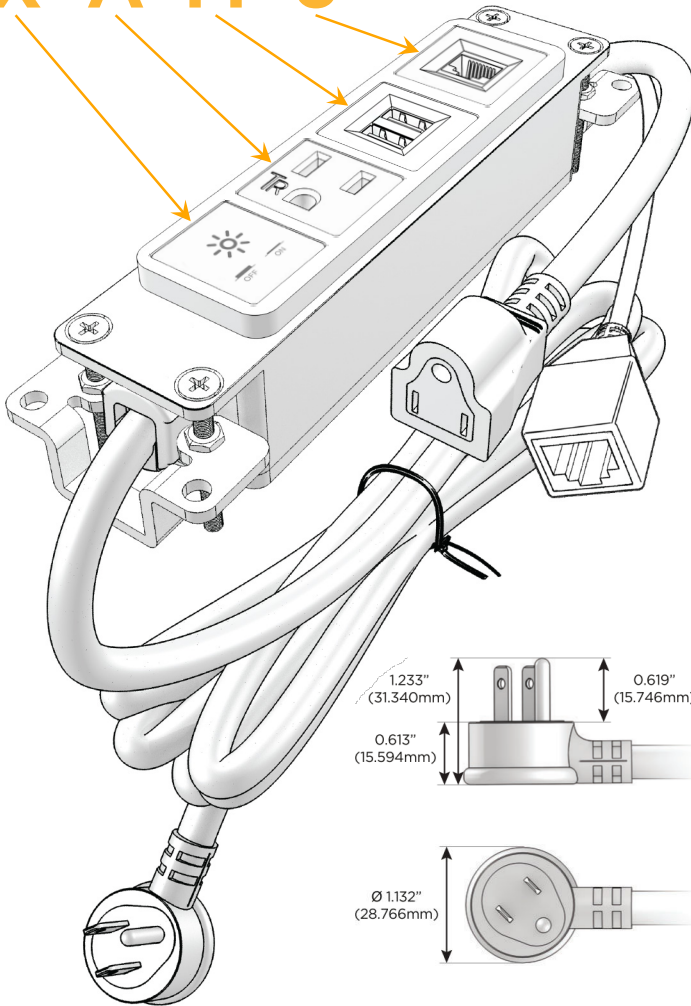

M-POWER-4T

AC POWER & DATA CONNECTIVITY SOLUTION

M-POWER-4TT2-XAM6-T2AB

Specs:

Modules/Ports:

- **X** Switched AC
- **A** Tamper Resistant AC Receptacle
- **M** Double USB-A (Fast Charging Ports - 18W)
- **6** CAT 6

X A M 6