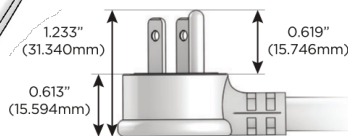

M-POWER-4T

AC POWER & DATA CONNECTIVITY SOLUTION

M-POWER-4TT2-XAM6-T2AB

Specs:

Modules/Ports:

- **X** Switched AC
- **A** Tamper Resistant AC Receptacle
- **M** Double USB-A (Fast Charging Ports - 18W)
- **6** CAT 6

X A M 6