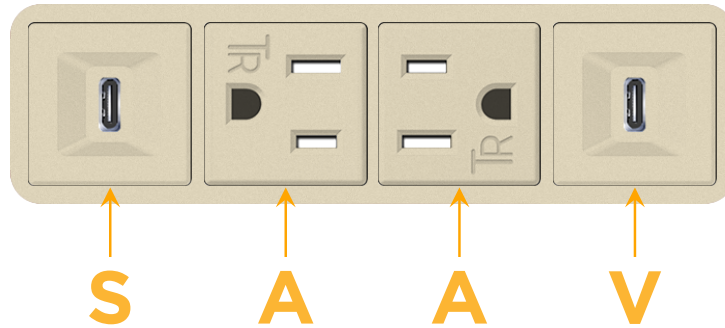

M-POWER-4T

AC POWER & DATA CONNECTIVITY SOLUTION

M-POWER-4TT2-SAAV-T2AB

Distributed by

Mormax Company, Inc.

8 Westchester Plaza

Elmsford, NY 10523

914-699-0101

sales@mormax.com

mormax.com

Metro Light & Power's line of power & data solutions offers sophisticated design elements combined with greater ease of installation. Streamlined and low-profile, enhanced by side-exiting cords, our outlets advance the industry with their cutting edge look and feel. We believe flexibility is key, and we provide a variety of mounting options, including the ability to mount in limited spaces. Our outlets are available in many finishes and configurations, in addition to a custom color and finish capability for our clients.

Bezel Finish: **UNICOLOR™ SAND (ABS)**

Custom Finishes Available M-POWER-4TT2-SAAV-T2AB

Features:

Module/Port Options:

- A Tamper Resistant AC Receptacle
- E USB-A & USB-C (20W)
- M Double USB-A (Fast Charging Ports - 18W)
- H HDMI
- 6 CAT 6
- 12 RJ 12
- X Switched AC
- Y 3-Way Switch (Low Voltage)
- V USB-C (45W High Speed Charging Port)
- S USB-C (25W High Speed Charging Port)
- R Switched AC (Rocker Switch)
- D Dimmer Switch

Plug:

Supplied with Low Profile Flat 45° Angle 120 VAC Plug

Optional Standard Straight 120 VAC Plug

Optional Straight 120 VAC Pass-through Plug

- CLEAN, COMPACT DESIGN
- STREAMLINED
- LOW PROFILE
- SIDE-EXITING CORDS
- PLUG & PLAY
- 6' AC CORD & PLUG (FLAT PLUG STANDARD)
- CUSTOMIZABLE CONFIGURATIONS AND FINISHES
- UL LISTED FOR MOUNTING IN FURNITURE
- 15A