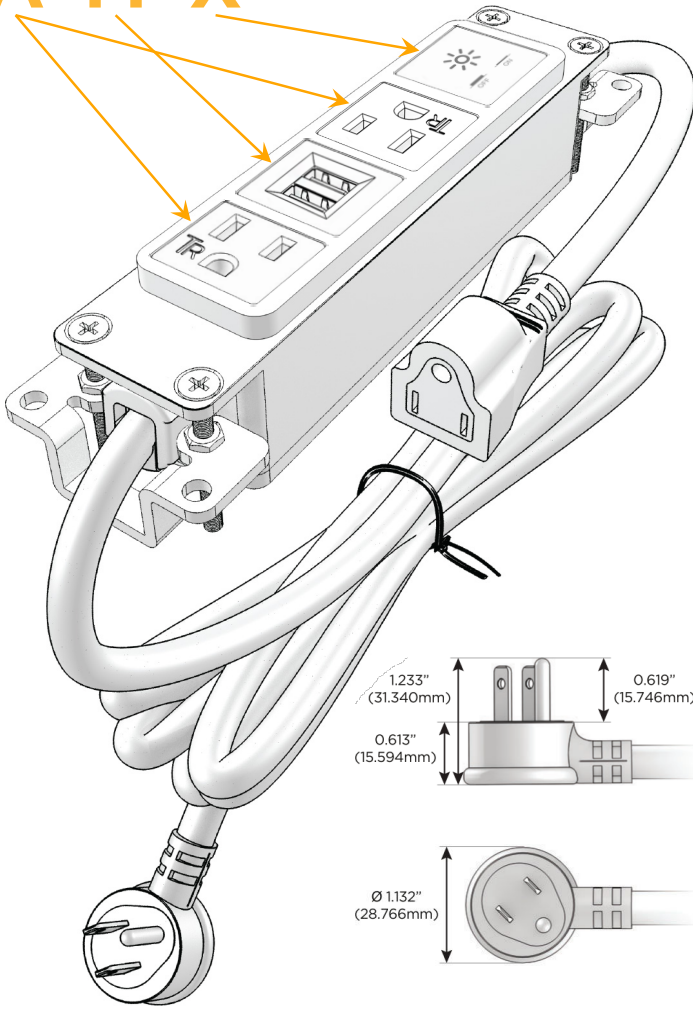

M-POWER-4T

AC POWER & DATA CONNECTIVITY SOLUTION

M-POWER-4TT2-AMAX-T2AB

Specs:

Modules/Ports:

- **A** Tamper Resistant AC Receptacle
- **M** Double USB-A (Fast Charging Ports - 18W)
- **X** Switched AC

A M X