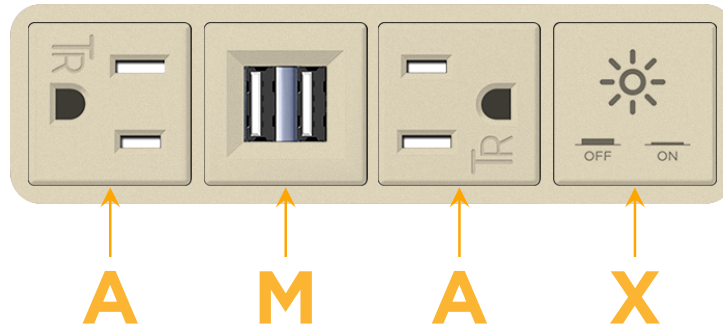

M-POWER-4T

AC POWER & DATA CONNECTIVITY SOLUTION

M-POWER-4TT2-AMAX-T2AB

Distributed by

Mormax Company, Inc.

8 Westchester Plaza

Elmsford, NY 10523

914-699-0101

sales@mormax.com

mormax.com

Metro Light & Power's line of power & data solutions offers sophisticated design elements combined with greater ease of installation. Streamlined and low-profile, enhanced by side-exiting cords, our outlets advance the industry with their cutting edge look and feel. We believe flexibility is key, and we provide a variety of mounting options, including the ability to mount in limited spaces. Our outlets are available in many finishes and configurations, in addition to a custom color and finish capability for our clients.

Bezel Finish: **UNICOLOR™ SAND (ABS)**

Custom Finishes Available M-POWER-4TT2-AMAX-T2AB

Features:

Module/Port Options:

- **A** Tamper Resistant AC Receptacle
- **E** USB-A & USB-C (20W)
- **M** Double USB-A (Fast Charging Ports - 18W)
- **H** HDMI
- **6** CAT 6
- **12** RJ 12
- **X** Switched AC
- **Y** 3-Way Switch (Low Voltage)
- **V** USB-C (45W High Speed Charging Port)
- **S** USB-C (25W High Speed Charging Port)
- **R** Switched AC (Rocker Switch)
- **D** Dimmer Switch

Plug:

Supplied with Low Profile Flat 45° Angle 120 VAC Plug

Optional Standard Straight 120 VAC Plug

Optional Straight 120 VAC Pass-through Plug

- CLEAN, COMPACT DESIGN
- STREAMLINED
- LOW PROFILE
- SIDE-EXITING CORDS
- PLUG & PLAY
- 6' AC CORD & PLUG (FLAT PLUG STANDARD)
- CUSTOMIZABLE CONFIGURATIONS AND FINISHES
- UL LISTED FOR MOUNTING IN FURNITURE
- 15A