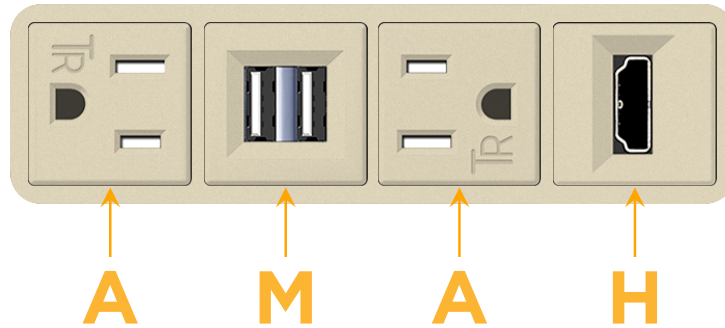

M-POWER-4T

AC POWER & DATA CONNECTIVITY SOLUTION

M-POWER-4TT2-AMAH-T2AB

Distributed by

Mormax Company, Inc.

8 Westchester Plaza

Elmsford, NY 10523

914-699-0101

sales@mormax.com

mormax.com

Metro Light & Power's line of power & data solutions offers sophisticated design elements combined with greater ease of installation. Streamlined and low-profile, enhanced by side-exiting cords, our outlets advance the industry with their cutting edge look and feel. We believe flexibility is key, and we provide a variety of mounting options, including the ability to mount in limited spaces. Our outlets are available in many finishes and configurations, in addition to a custom color and finish capability for our clients.

Bezel Finish: **UNICOLOR™ SAND (ABS)**

Custom Finishes Available M-POWER-4TT2-AMAH-T2AB

Features:

Module/Port Options:

- **A** Tamper Resistant AC Receptacle
- **E** USB-A & USB-C (20W)
- **M** Double USB-A (Fast Charging Ports - 18W)
- **H** HDMI
- **6** CAT 6
- **12** RJ 12
- **X** Switched AC
- **Y** 3-Way Switch (Low Voltage)
- **V** USB-C (45W High Speed Charging Port)
- **S** USB-C (25W High Speed Charging Port)
- **R** Switched AC (Rocker Switch)
- **D** Dimmer Switch

Plug:

Supplied with Low Profile Flat 45° Angle 120 VAC Plug

Optional Standard Straight 120 VAC Plug

Optional Straight 120 VAC Pass-through Plug

- CLEAN, COMPACT DESIGN
- STREAMLINED
- LOW PROFILE
- SIDE-EXITING CORDS
- PLUG & PLAY
- 6' AC CORD & PLUG (FLAT PLUG STANDARD)
- CUSTOMIZABLE CONFIGURATIONS AND FINISHES
- UL LISTED FOR MOUNTING IN FURNITURE
- 15A