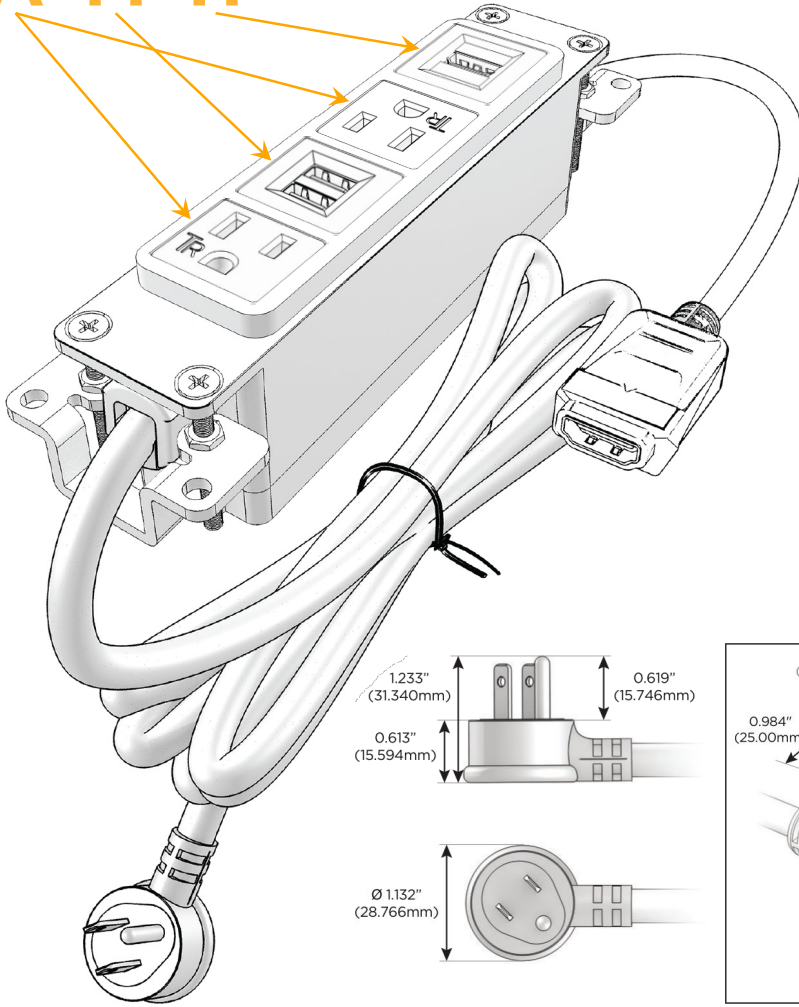

M-POWER-4T

AC POWER & DATA CONNECTIVITY SOLUTION

M-POWER-4TT2-AMAH-T2AB

Specs:

Modules/Ports:

- **A** Tamper Resistant AC Receptacle
- **M** Double USB-A (Fast Charging Ports - 18W)
- **H** HDMI

A M H