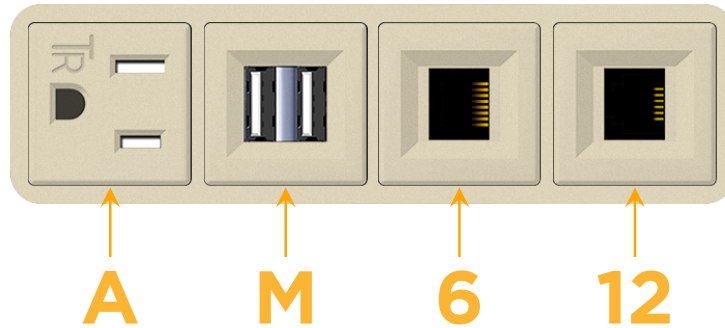

M-POWER-4T

AC POWER & DATA CONNECTIVITY SOLUTION

M-POWER-4TT2-AM612-T2AB

Distributed by

Mormax Company, Inc.

8 Westchester Plaza

Elmsford, NY 10523

914-699-0101

sales@mormax.com

mormax.com

Metro Light & Power's line of power & data solutions offers sophisticated design elements combined with greater ease of installation. Streamlined and low-profile, enhanced by side-exiting cords, our outlets advance the industry with their cutting edge look and feel. We believe flexibility is key, and we provide a variety of mounting options, including the ability to mount in limited spaces. Our outlets are available in many finishes and configurations, in addition to a custom color and finish capability for our clients.

Bezel Finish: **UNICOLOR™ SAND (ABS)**

Custom Finishes Available M-POWER-4TT2-AM612-T2AB

Features:

Module/Port Options:

- **A** Tamper Resistant AC Receptacle
- **E** USB-A & USB-C (20W)
- **M** Double USB-A (Fast Charging Ports - 18W)
- **H** HDMI
- **6** CAT 6
- **12** RJ 12
- **X** Switched AC
- **Y** 3-Way Switch (Low Voltage)
- **V** USB-C (45W High Speed Charging Port)
- **S** USB-C (25W High Speed Charging Port)
- **R** Switched AC (Rocker Switch)
- **D** Dimmer Switch

Plug:

Supplied with Low Profile Flat 45° Angle 120 VAC Plug

Optional Standard Straight 120 VAC Plug

Optional Straight 120 VAC Pass-through Plug

- CLEAN, COMPACT DESIGN
- STREAMLINED
- LOW PROFILE
- SIDE-EXITING CORDS
- PLUG & PLAY
- 6' AC CORD & PLUG (FLAT PLUG STANDARD)
- CUSTOMIZABLE CONFIGURATIONS AND FINISHES
- UL LISTED FOR MOUNTING IN FURNITURE
- 15A