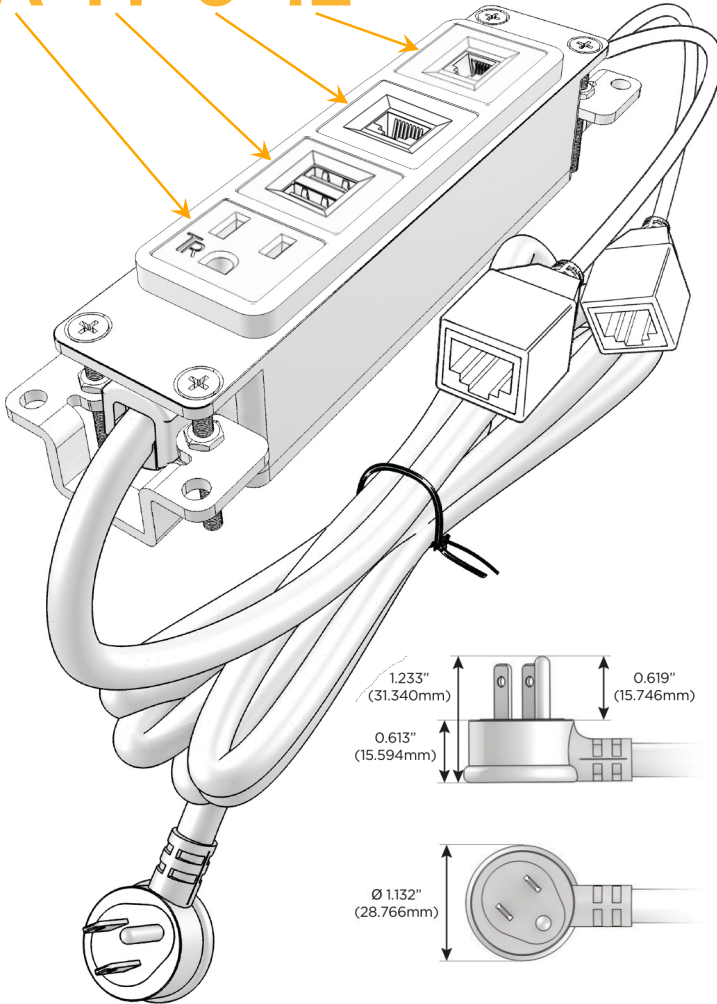

M-POWER-4T

AC POWER & DATA CONNECTIVITY SOLUTION

M-POWER-4TT2-AM612-T2AB

Specs:

Modules/Ports:

- **A** Tamper Resistant AC Receptacle
- **M** Double USB-A (Fast Charging Ports - 18W)
- **6** CAT 6
- **12** RJ 12

A M 6 12