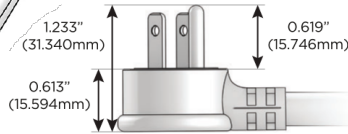

### Plug:

Supplied with Low Profile Flat 45° Angle 120 VAC Plug

Optional Standard Straight 120 VAC Plug

Optional Straight 120 VAC Pass-through Plug

- CLEAN, COMPACT DESIGN
- STREAMLINED
- LOW PROFILE
- SIDE-EXITING CORDS
- PLUG & PLAY
- 6' AC CORD & PLUG (FLAT PLUG STANDARD)
- CUSTOMIZABLE CONFIGURATIONS AND FINISHES
- UL LISTED FOR MOUNTING IN FURNITURE
- 15A

# M-POWER-4T

AC POWER & DATA CONNECTIVITY SOLUTION

M-POWER-4TT2-AEAH-T2AB

Specs:

**Modules/Ports:**

- A** Tamper Resistant AC Receptacle
- E** USB-A & USB-C (20W)
- H** HDMI

**A E H**

Distributed by