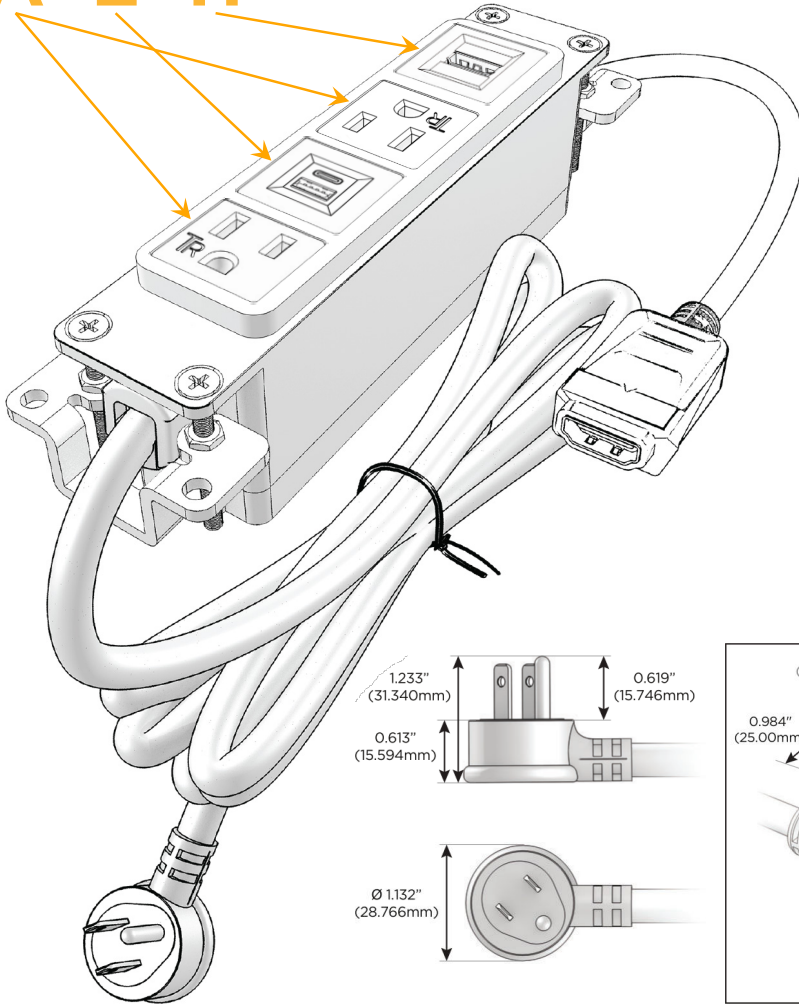

### Module/Port Options:

- A** Tamper Resistant AC Receptacle
- E** USB-A & USB-C (20W)
- M** Double USB-A (Fast Charging Ports - 18W)
- H** HDMI
- 6** CAT 6
- 12** RJ 12
- X** Switched AC
- Y** 3-Way Switch (Low Voltage)
- V** USB-C (45W High Speed Charging Port)
- S** USB-C (25W High Speed Charging Port)
- R** Switched AC (Rocker Switch)
- D** Dimmer Switch

### Plug:

Supplied with Low Profile Flat 45° Angle 120 VAC Plug

Optional Standard Straight 120 VAC Plug

Optional Straight 120 VAC Pass-through Plug

- CLEAN, COMPACT DESIGN
- STREAMLINED
- LOW PROFILE
- SIDE-EXITING CORDS
- PLUG & PLAY
- 6' AC CORD & PLUG (FLAT PLUG STANDARD)
- CUSTOMIZABLE CONFIGURATIONS AND FINISHES
- UL LISTED FOR MOUNTING IN FURNITURE
- 15A

# M-POWER-4T

AC POWER & DATA CONNECTIVITY SOLUTION

M-POWER-4TT2-AEAH-T2AB

Specs:

**Modules/Ports:**

- A** Tamper Resistant AC Receptacle
- E** USB-A & USB-C (20W)
- H** HDMI

**A E H**

Distributed by