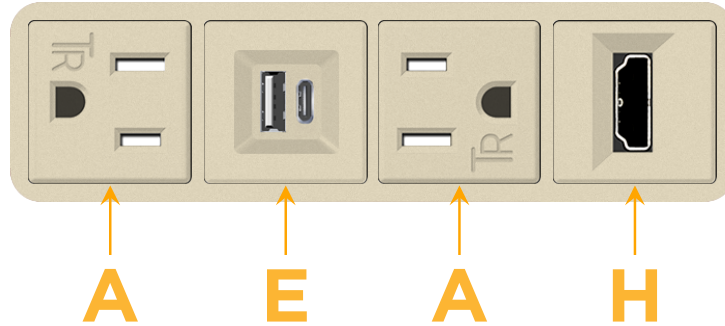

M-POWER-4T

AC POWER & DATA CONNECTIVITY SOLUTION

M-POWER-4TT2-AEAH-T2AB

Distributed by

Mormax Company, Inc.

8 Westchester Plaza

Elmsford, NY 10523

914-699-0101

sales@mormax.com

mormax.com

Metro Light & Power's line of power & data solutions offers sophisticated design elements combined with greater ease of installation. Streamlined and low-profile, enhanced by side-exiting cords, our outlets advance the industry with their cutting edge look and feel. We believe flexibility is key, and we provide a variety of mounting options, including the ability to mount in limited spaces. Our outlets are available in many finishes and configurations, in addition to a custom color and finish capability for our clients.

Bezel Finish: **UNICOLOR™ SAND (ABS)**

Custom Finishes Available M-POWER-4TT2-AEAH-T2AB

Features:

Module/Port Options:

- **A** Tamper Resistant AC Receptacle
- **E** USB-A & USB-C (20W)
- **M** Double USB-A (Fast Charging Ports - 18W)
- **H** HDMI
- **6** CAT 6
- **12** RJ 12
- **X** Switched AC
- **Y** 3-Way Switch (Low Voltage)
- **V** USB-C (45W High Speed Charging Port)
- **S** USB-C (25W High Speed Charging Port)
- **R** Switched AC (Rocker Switch)
- **D** Dimmer Switch

Plug:

Supplied with Low Profile Flat 45° Angle 120 VAC Plug

Optional Standard Straight 120 VAC Plug

Optional Straight 120 VAC Pass-through Plug

- CLEAN, COMPACT DESIGN
- STREAMLINED
- LOW PROFILE
- SIDE-EXITING CORDS
- PLUG & PLAY
- 6' AC CORD & PLUG (FLAT PLUG STANDARD)
- CUSTOMIZABLE CONFIGURATIONS AND FINISHES
- UL LISTED FOR MOUNTING IN FURNITURE
- 15A