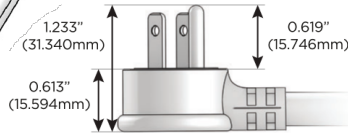

#### Plug:

Supplied with Low Profile Flat 45° Angle 120 VAC Plug

Optional Standard Straight 120 VAC Plug

Optional Straight 120 VAC Pass-through Plug

- CLEAN, COMPACT DESIGN
- STREAMLINED
- LOW PROFILE
- SIDE-EXITING CORDS
- PLUG & PLAY
- 6' AC CORD & PLUG (FLAT PLUG STANDARD)
- CUSTOMIZABLE CONFIGURATIONS AND FINISHES
- UL LISTED FOR MOUNTING IN FURNITURE
- 15A

# M-POWER-4T

AC POWER & DATA CONNECTIVITY SOLUTION

M-POWER-4TT2-AAMM-T2AB

Specs:

**Modules/Ports:**

- A** Tamper Resistant AC Receptacle
- M** Double USB-A (Fast Charging Ports - 18W)

Distributed by

Mormax Company, Inc.