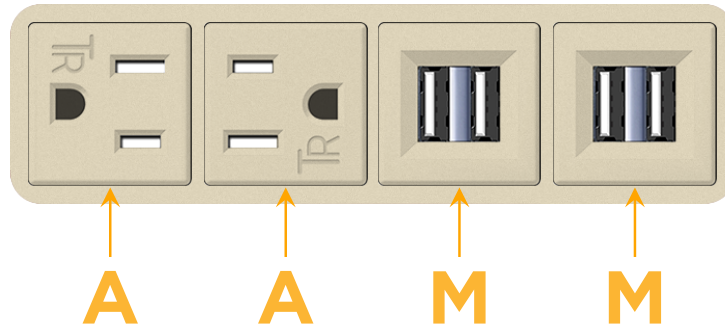

M-POWER-4T

AC POWER & DATA CONNECTIVITY SOLUTION

M-POWER-4TT2-AAMM-T2AB

Distributed by

Mormax Company, Inc.

8 Westchester Plaza

Elmsford, NY 10523

914-699-0101

sales@mormax.com

mormax.com

Metro Light & Power's line of power & data solutions offers sophisticated design elements combined with greater ease of installation. Streamlined and low-profile, enhanced by side-exiting cords, our outlets advance the industry with their cutting edge look and feel. We believe flexibility is key, and we provide a variety of mounting options, including the ability to mount in limited spaces. Our outlets are available in many finishes and configurations, in addition to a custom color and finish capability for our clients.

Bezel Finish: **UNICOLOR™ SAND (ABS)**

Custom Finishes Available M-POWER-4TT2-AAMM-T2AB

Features:

Module/Port Options:

- **A** Tamper Resistant AC Receptacle
- **E** USB-A & USB-C (20W)
- **M** Double USB-A (Fast Charging Ports - 18W)
- **H** HDMI
- **6** CAT 6
- **12** RJ 12
- **X** Switched AC
- **Y** 3-Way Switch (Low Voltage)
- **V** USB-C (45W High Speed Charging Port)
- **S** USB-C (25W High Speed Charging Port)
- **R** Switched AC (Rocker Switch)
- **D** Dimmer Switch

Plug:

Supplied with Low Profile Flat 45° Angle 120 VAC Plug

Optional Standard Straight 120 VAC Plug

Optional Straight 120 VAC Pass-through Plug

- CLEAN, COMPACT DESIGN
- STREAMLINED
- LOW PROFILE
- SIDE-EXITING CORDS
- PLUG & PLAY
- 6' AC CORD & PLUG (FLAT PLUG STANDARD)
- CUSTOMIZABLE CONFIGURATIONS AND FINISHES
- UL LISTED FOR MOUNTING IN FURNITURE
- 15A