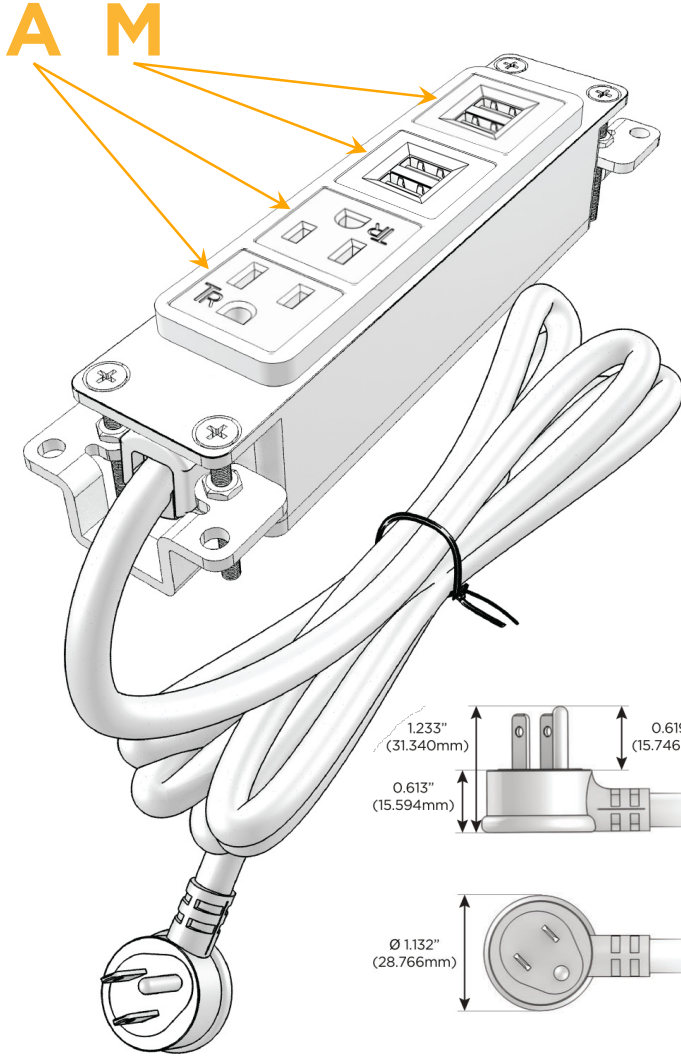

#### Module/Port Options:

- A** Tamper Resistant AC Receptacle
- E** USB-A & USB-C (20W)
- M** Double USB-A (Fast Charging Ports - 18W)
- H** HDMI
- 6** CAT 6
- 12** RJ 12
- X** Switched AC
- Y** 3-Way Switch (Low Voltage)
- V** USB-C (45W High Speed Charging Port)
- S** USB-C (25W High Speed Charging Port)
- R** Switched AC (Rocker Switch)
- D** Dimmer Switch

#### Plug:

Supplied with Low Profile Flat 45° Angle 120 VAC Plug

Optional Standard Straight 120 VAC Plug

Optional Straight 120 VAC Pass-through Plug

- CLEAN, COMPACT DESIGN
- STREAMLINED
- LOW PROFILE
- SIDE-EXITING CORDS
- PLUG & PLAY
- 6' AC CORD & PLUG (FLAT PLUG STANDARD)
- CUSTOMIZABLE CONFIGURATIONS AND FINISHES
- UL LISTED FOR MOUNTING IN FURNITURE
- 15A

# M-POWER-4T

AC POWER & DATA CONNECTIVITY SOLUTION

M-POWER-4TT2-AAMM-T2AB

Specs:

**Modules/Ports:**

- A** Tamper Resistant AC Receptacle
- M** Double USB-A (Fast Charging Ports - 18W)

Distributed by

Mormax Company, Inc.