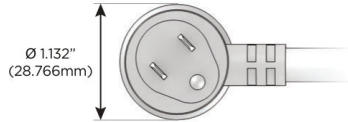

#### Plug:

Supplied with Low Profile Flat 45° Angle 120 VAC Plug

Optional Standard Straight 120 VAC Plug

Optional Straight 120 VAC Pass-through Plug

- CLEAN, COMPACT DESIGN
- STREAMLINED
- LOW PROFILE
- SIDE-EXITING CORDS
- PLUG & PLAY
- 6' AC CORD & PLUG (FLAT PLUG STANDARD)
- CUSTOMIZABLE CONFIGURATIONS AND FINISHES
- UL LISTED FOR MOUNTING IN FURNITURE
- 15A

# M-POWER-4T

AC POWER & DATA CONNECTIVITY SOLUTION

M-POWER-4TT2-AAMM-T2AB

Specs:

**Modules/Ports:**

- A** Tamper Resistant AC Receptacle
- M** Double USB-A (Fast Charging Ports - 18W)

Distributed by

Mormax Company, Inc.