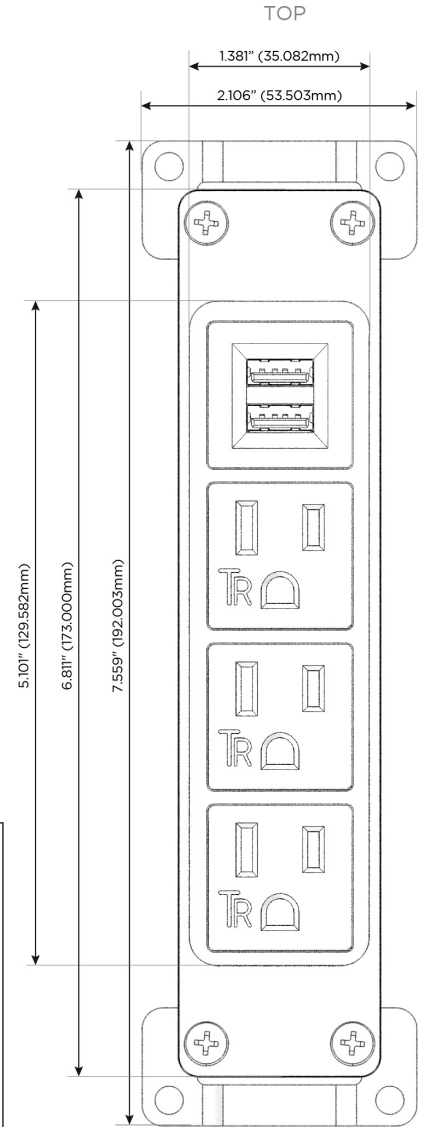

Bezel Finish: **UNICOLOR™ SAND (ABS)**

Custom Finishes Available M-POWER-4TT2-AAAM-T2AB

Features:

Module/Port Options:

- A** Tamper Resistant AC Receptacle
- E** USB-A & USB-C (20W)
- M** Double USB-A (Fast Charging Ports - 18W)
- H** HDMI
- 6** CAT 6
- 12** RJ 12
- X** Switched AC
- Y** 3-Way Switch (Low Voltage)
- V** USB-C (45W High Speed Charging Port)
- S** USB-C (25W High Speed Charging Port)
- R** Switched AC (Rocker Switch)
- D** Dimmer Switch

Plug:

Supplied with Low Profile Flat 45° Angle 120 VAC Plug

Optional Standard Straight 120 VAC Plug

Optional Straight 120 VAC Pass-through Plug

- CLEAN, COMPACT DESIGN
- STREAMLINED
- LOW PROFILE
- SIDE-EXITING CORDS
- PLUG & PLAY
- 6' AC CORD & PLUG (FLAT PLUG STANDARD)
- CUSTOMIZABLE CONFIGURATIONS AND FINISHES
- UL LISTED FOR MOUNTING IN FURNITURE
- 15A

M-POWER-4T

AC POWER & DATA CONNECTIVITY SOLUTION

M-POWER-4TT2-AAAM-T2AB

Specs:

Modules/Ports:

- A** Tamper Resistant AC Receptacle
- M** Double USB-A (Fast Charging Ports - 18W)

Distributed by

Mormax Company, Inc.