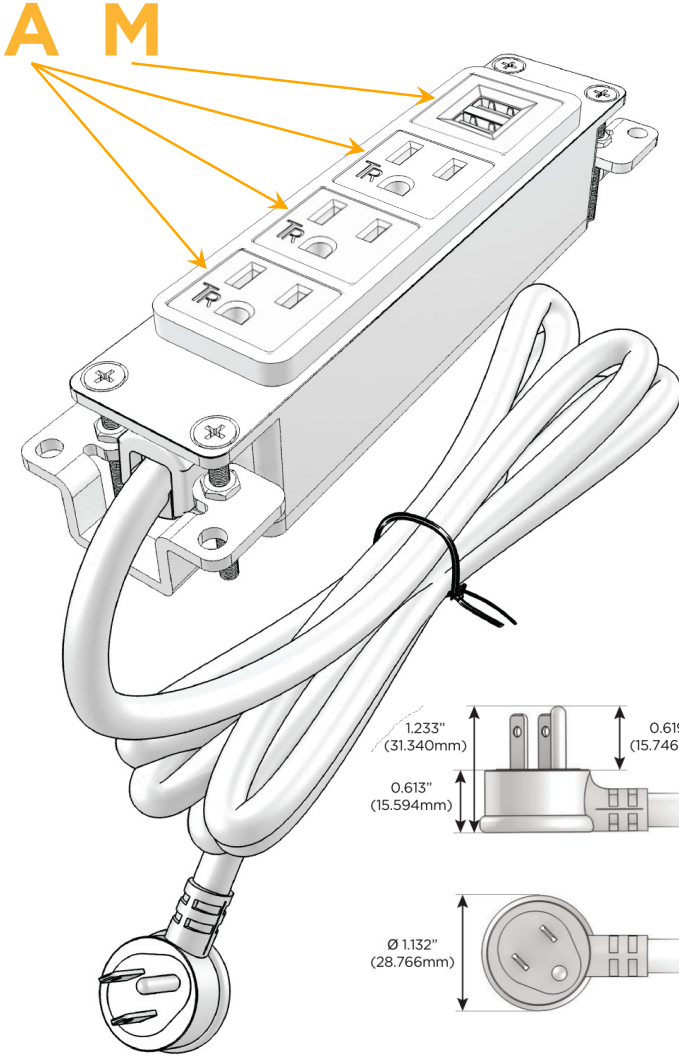

Bezel Finish: **UNICOLOR™ SAND (ABS)**

Custom Finishes Available M-POWER-4TT2-AAAM-T2AB

Features:

Module/Port Options:

- A** Tamper Resistant AC Receptacle
- E** USB-A & USB-C (20W)
- M** Double USB-A (Fast Charging Ports - 18W)
- H** HDMI
- 6** CAT 6
- 12** RJ 12
- X** Switched AC
- Y** 3-Way Switch (Low Voltage)
- V** USB-C (45W High Speed Charging Port)
- S** USB-C (25W High Speed Charging Port)
- R** Switched AC (Rocker Switch)
- D** Dimmer Switch

Plug:

Supplied with Low Profile Flat 45° Angle 120 VAC Plug

Optional Standard Straight 120 VAC Plug

Optional Straight 120 VAC Pass-through Plug

- CLEAN, COMPACT DESIGN
- STREAMLINED
- LOW PROFILE
- SIDE-EXITING CORDS
- PLUG & PLAY
- 6' AC CORD & PLUG (FLAT PLUG STANDARD)
- CUSTOMIZABLE CONFIGURATIONS AND FINISHES
- UL LISTED FOR MOUNTING IN FURNITURE
- 15A

M-POWER-4T

AC POWER & DATA CONNECTIVITY SOLUTION

M-POWER-4TT2-AAAM-T2AB

Specs:

Modules/Ports:

- A** Tamper Resistant AC Receptacle
- M** Double USB-A (Fast Charging Ports - 18W)

Distributed by

Mormax Company, Inc.