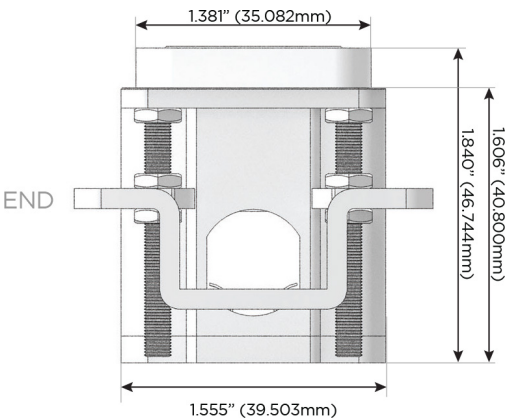

Plug:

Supplied with Low Profile Flat 45° Angle 120 VAC Plug

Optional Standard Straight 120 VAC Plug

Optional Straight 120 VAC Pass-through Plug

- CLEAN, COMPACT DESIGN
- STREAMLINED
- LOW PROFILE
- SIDE-EXITING CORDS
- PLUG & PLAY
- 6' AC CORD & PLUG (FLAT PLUG STANDARD)
- CUSTOMIZABLE CONFIGURATIONS AND FINISHES
- UL LISTED FOR MOUNTING IN FURNITURE
- 15A

M-POWER-4T

AC POWER & DATA CONNECTIVITY SOLUTION

M-POWER-4TT2-AAAM-T2AB

Specs:

Modules/Ports:

- A** Tamper Resistant AC Receptacle
- M** Double USB-A (Fast Charging Ports - 18W)

Distributed by

Mormax Company, Inc.