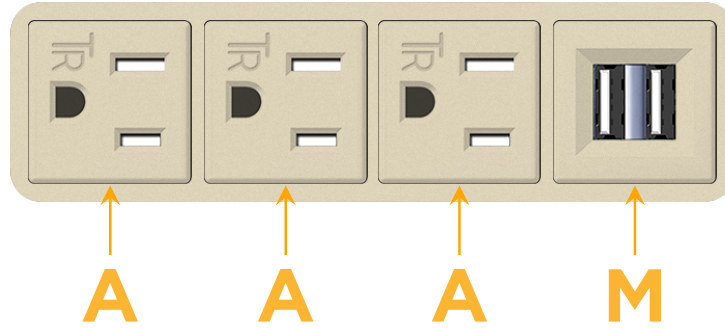

Bezel Finish: **UNICOLOR™ SAND (ABS)**

Custom Finishes Available M-POWER-4TT2-AAAM-T2AB

Features:

Module/Port Options:

- A** Tamper Resistant AC Receptacle
- E** USB-A & USB-C (20W)
- M** Double USB-A (Fast Charging Ports - 18W)
- H** HDMI
- 6** CAT 6
- 12** RJ 12
- X** Switched AC
- Y** 3-Way Switch (Low Voltage)
- V** USB-C (45W High Speed Charging Port)
- S** USB-C (25W High Speed Charging Port)
- R** Switched AC (Rocker Switch)
- D** Dimmer Switch

Plug:

Supplied with Low Profile Flat 45° Angle 120 VAC Plug

Optional Standard Straight 120 VAC Plug

Optional Straight 120 VAC Pass-through Plug

- CLEAN, COMPACT DESIGN
- STREAMLINED
- LOW PROFILE
- SIDE-EXITING CORDS
- PLUG & PLAY
- 6' AC CORD & PLUG (FLAT PLUG STANDARD)
- CUSTOMIZABLE CONFIGURATIONS AND FINISHES
- UL LISTED FOR MOUNTING IN FURNITURE
- 15A

M-POWER-4T

AC POWER & DATA CONNECTIVITY SOLUTION

M-POWER-4TT2-AAAM-T2AB

Specs:

Modules/Ports:

- A** Tamper Resistant AC Receptacle
- M** Double USB-A (Fast Charging Ports - 18W)

Distributed by

Mormax Company, Inc.