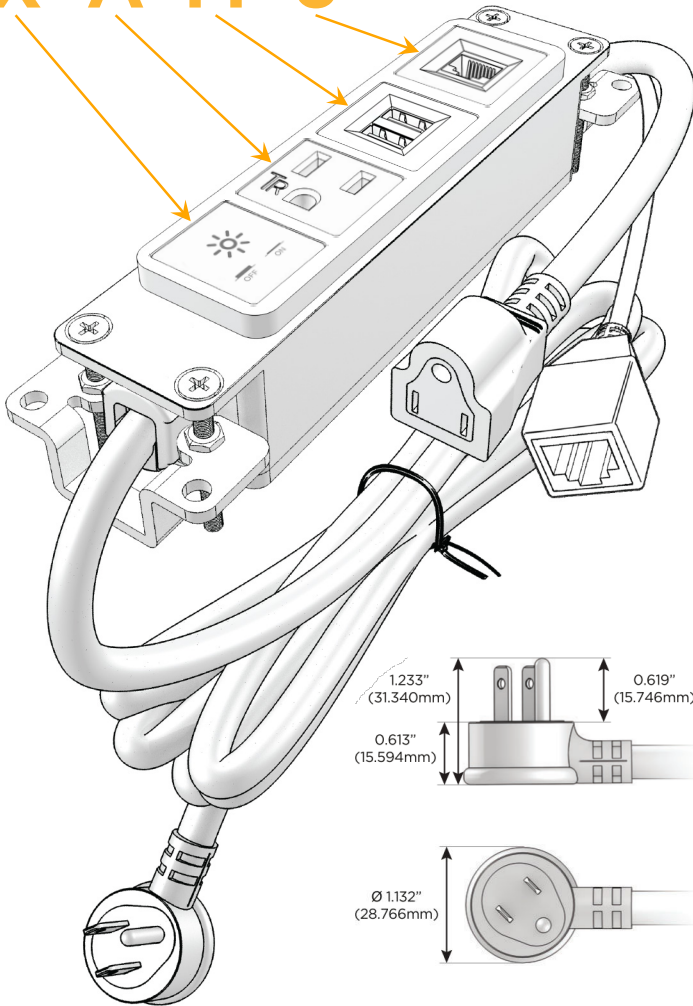

M-POWER-4T

AC POWER & DATA CONNECTIVITY SOLUTION

M-POWER-4TS2-XAM6-S2AB

Specs:

Modules/Ports:

- **X** Switched AC
- **A** Tamper Resistant AC Receptacle
- **M** Double USB-A (Fast Charging Ports - 18W)
- **6** CAT 6

X A M 6