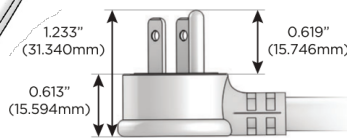

M-POWER-4T

AC POWER & DATA CONNECTIVITY SOLUTION

M-POWER-4TS2-XAM6-S2AB

Specs:

Modules/Ports:

- **X** Switched AC
- **A** Tamper Resistant AC Receptacle
- **M** Double USB-A (Fast Charging Ports - 18W)
- **6** CAT 6

X A M 6