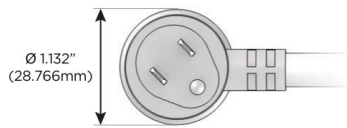

M-POWER-4T

AC POWER & DATA CONNECTIVITY SOLUTION

M-POWER-4TS2-XAM6-S2AB

Specs:

Modules/Ports:

- **X** Switched AC
- **A** Tamper Resistant AC Receptacle
- **M** Double USB-A (Fast Charging Ports - 18W)
- **6** CAT 6

X A M 6