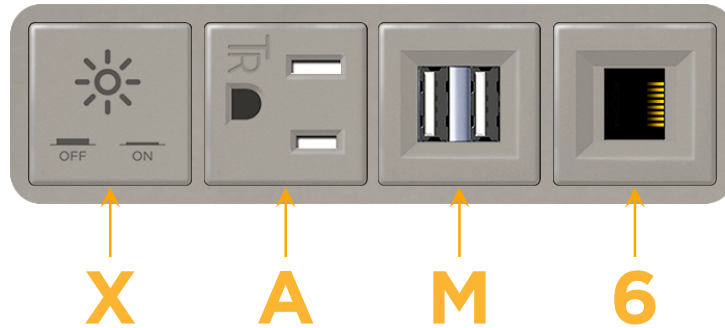

Bezel Finish: **UNICOLOR™ SATIN NICKEL (ABS)**

Custom Finishes Available M-POWER-4TS2-XAM6-S2AB

Features:

Module/Port Options:

- A** Tamper Resistant AC Receptacle
- E** USB-A & USB-C (20W)
- M** Double USB-A (Fast Charging Ports - 18W)
- H** HDMI
- 6** CAT 6
- 12** RJ 12
- X** Switched AC
- Y** 3-Way Switch (Low Voltage)
- V** USB-C (45W High Speed Charging Port)
- S** USB-C (25W High Speed Charging Port)
- R** Switched AC (Rocker Switch)
- D** Dimmer Switch

Plug:

Supplied with Low Profile Flat 45° Angle 120 VAC Plug

Optional Standard Straight 120 VAC Plug

Optional Straight 120 VAC Pass-through Plug

- CLEAN, COMPACT DESIGN
- STREAMLINED
- LOW PROFILE
- SIDE-EXITING CORDS
- PLUG & PLAY
- 6' AC CORD & PLUG (FLAT PLUG STANDARD)
- CUSTOMIZABLE CONFIGURATIONS AND FINISHES
- UL LISTED FOR MOUNTING IN FURNITURE
- 15A

M-POWER-4T

AC POWER & DATA CONNECTIVITY SOLUTION

M-POWER-4TS2-XAM6-S2AB

Specs:

Modules/Ports:

- X** Switched AC
- A** Tamper Resistant AC Receptacle
- M** Double USB-A (Fast Charging Ports - 18W)
- 6** CAT 6