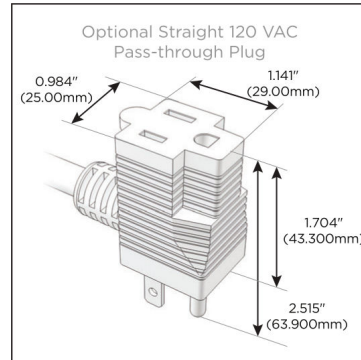

Plug:

Supplied with Low Profile Flat 45° Angle 120 VAC Plug

Optional Standard Straight 120 VAC Plug

Optional Straight 120 VAC Pass-through Plug

- CLEAN, COMPACT DESIGN
- STREAMLINED
- LOW PROFILE
- SIDE-EXITING CORDS
- PLUG & PLAY
- 6' AC CORD & PLUG (FLAT PLUG STANDARD)
- CUSTOMIZABLE CONFIGURATIONS AND FINISHES
- UL LISTED FOR MOUNTING IN FURNITURE
- 15A

M-POWER-4T

AC POWER & DATA CONNECTIVITY SOLUTION

M-POWER-4TS2-XAE6-S2AB

Specs:

Modules/Ports:

- X Switched AC
- A Tamper Resistant AC Receptacle
- E USB-A & USB-C (20W)
- 6 CAT 6

X A E 6

Distributed by