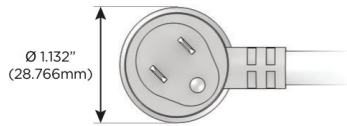

Plug:

Supplied with Low Profile Flat 45° Angle 120 VAC Plug

Optional Standard Straight 120 VAC Plug

Optional Straight 120 VAC Pass-through Plug

- CLEAN, COMPACT DESIGN
- STREAMLINED
- LOW PROFILE
- SIDE-EXITING CORDS
- PLUG & PLAY
- 6' AC CORD & PLUG (FLAT PLUG STANDARD)
- CUSTOMIZABLE CONFIGURATIONS AND FINISHES
- UL LISTED FOR MOUNTING IN FURNITURE
- 15A

M-POWER-4T

AC POWER & DATA CONNECTIVITY SOLUTION

M-POWER-4TS2-XAE6-S2AB

Specs:

Modules/Ports:

- X Switched AC
- A Tamper Resistant AC Receptacle
- E USB-A & USB-C (20W)
- 6 CAT 6

X A E 6

Distributed by