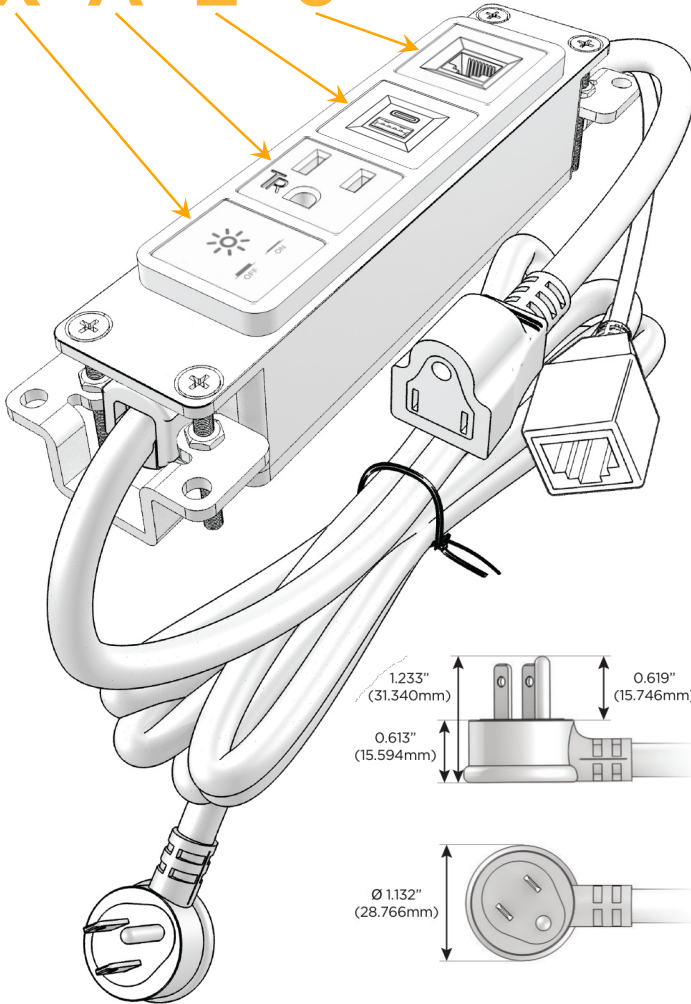

Bezel Finish: **UNICOLOR™ SATIN NICKEL (ABS)**

Custom Finishes Available M-POWER-4TS2-XAE6-S2AB

Features:

Module/Port Options:

- A** Tamper Resistant AC Receptacle
- E** USB-A & USB-C (20W)
- M** Double USB-A (Fast Charging Ports - 18W)
- H** HDMI
- 6** CAT 6
- 12** RJ 12
- X** Switched AC
- Y** 3-Way Switch (Low Voltage)
- V** USB-C (45W High Speed Charging Port)
- S** USB-C (25W High Speed Charging Port)
- R** Switched AC (Rocker Switch)
- D** Dimmer Switch

Plug:

Supplied with Low Profile Flat 45° Angle 120 VAC Plug

Optional Standard Straight 120 VAC Plug

Optional Straight 120 VAC Pass-through Plug

- CLEAN, COMPACT DESIGN
- STREAMLINED
- LOW PROFILE
- SIDE-EXITING CORDS
- PLUG & PLAY
- 6' AC CORD & PLUG (FLAT PLUG STANDARD)
- CUSTOMIZABLE CONFIGURATIONS AND FINISHES
- UL LISTED FOR MOUNTING IN FURNITURE
- 15A

M-POWER-4T

AC POWER & DATA CONNECTIVITY SOLUTION

M-POWER-4TS2-XAE6-S2AB

Specs:

Modules/Ports:

- X Switched AC
- A Tamper Resistant AC Receptacle
- E USB-A & USB-C (20W)
- 6 CAT 6

X A E 6

Distributed by