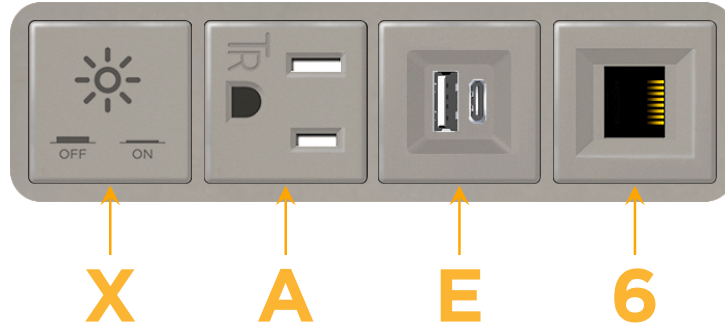

Bezel Finish: **UNICOLOR™ SATIN NICKEL (ABS)**

Custom Finishes Available M-POWER-4TS2-XAE6-S2AB

Features:

Module/Port Options:

- A** Tamper Resistant AC Receptacle
- E** USB-A & USB-C (20W)
- M** Double USB-A (Fast Charging Ports - 18W)
- H** HDMI
- 6** CAT 6
- 12** RJ 12
- X** Switched AC
- Y** 3-Way Switch (Low Voltage)
- V** USB-C (45W High Speed Charging Port)
- S** USB-C (25W High Speed Charging Port)
- R** Switched AC (Rocker Switch)
- D** Dimmer Switch

Plug:

Supplied with Low Profile Flat 45° Angle 120 VAC Plug

Optional Standard Straight 120 VAC Plug

Optional Straight 120 VAC Pass-through Plug

- CLEAN, COMPACT DESIGN
- STREAMLINED
- LOW PROFILE
- SIDE-EXITING CORDS
- PLUG & PLAY
- 6' AC CORD & PLUG (FLAT PLUG STANDARD)
- CUSTOMIZABLE CONFIGURATIONS AND FINISHES
- UL LISTED FOR MOUNTING IN FURNITURE
- 15A

M-POWER-4T

AC POWER & DATA CONNECTIVITY SOLUTION

M-POWER-4TS2-XAE6-S2AB

Specs:

Modules/Ports:

- X Switched AC
- A Tamper Resistant AC Receptacle
- E USB-A & USB-C (20W)
- 6 CAT 6

X A E 6

Distributed by