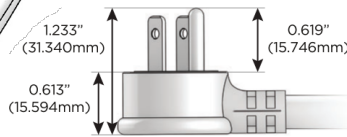

Plug:

Supplied with Low Profile Flat 45° Angle 120 VAC Plug

Optional Standard Straight 120 VAC Plug

Optional Straight 120 VAC Pass-through Plug

- CLEAN, COMPACT DESIGN
- STREAMLINED
- LOW PROFILE
- SIDE-EXITING CORDS
- PLUG & PLAY
- 6' AC CORD & PLUG (FLAT PLUG STANDARD)
- CUSTOMIZABLE CONFIGURATIONS AND FINISHES
- UL LISTED FOR MOUNTING IN FURNITURE
- 15A

M-POWER-4T

AC POWER & DATA CONNECTIVITY SOLUTION

M-POWER-4TS2-XAE6-S2AB

Specs:

Modules/Ports:

- X Switched AC
- A Tamper Resistant AC Receptacle
- E USB-A & USB-C (20W)
- 6 CAT 6

X A E 6

Distributed by