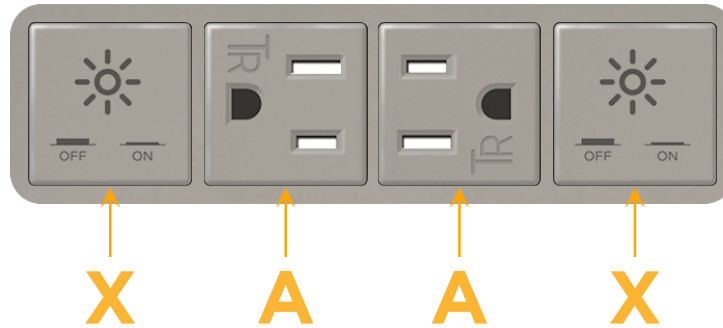

M-POWER-4T

AC POWER & DATA CONNECTIVITY SOLUTION

M-POWER-4TS2-XAAX-S2AB

Distributed by

Mormax Company, Inc.

8 Westchester Plaza

Elmsford, NY 10523

914-699-0101

sales@mormax.com

mormax.com

Metro Light & Power's line of power & data solutions offers sophisticated design elements combined with greater ease of installation. Streamlined and low-profile, enhanced by side-exiting cords, our outlets advance the industry with their cutting edge look and feel. We believe flexibility is key, and we provide a variety of mounting options, including the ability to mount in limited spaces. Our outlets are available in many finishes and configurations, in addition to a custom color and finish capability for our clients.

Bezel Finish: **UNICOLOR™ SATIN NICKEL (ABS)**

Custom Finishes Available M-POWER-4TS2-XAAX-S2AB

Features:

Module/Port Options:

- **A** Tamper Resistant AC Receptacle
- **E** USB-A & USB-C (20W)
- **M** Double USB-A (Fast Charging Ports - 18W)
- **H** HDMI
- **6** CAT 6
- **12** RJ 12
- **X** Switched AC
- **Y** 3-Way Switch (Low Voltage)
- **V** USB-C (45W High Speed Charging Port)
- **S** USB-C (25W High Speed Charging Port)
- **R** Switched AC (Rocker Switch)
- **D** Dimmer Switch

Plug:

Supplied with Low Profile Flat 45° Angle 120 VAC Plug

Optional Standard Straight 120 VAC Plug

Optional Straight 120 VAC Pass-through Plug

- CLEAN, COMPACT DESIGN
- STREAMLINED
- LOW PROFILE
- SIDE-EXITING CORDS
- PLUG & PLAY
- 6' AC CORD & PLUG (FLAT PLUG STANDARD)
- CUSTOMIZABLE CONFIGURATIONS AND FINISHES
- UL LISTED FOR MOUNTING IN FURNITURE
- 15A