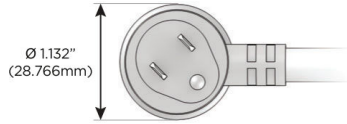

### Plug:

Supplied with Low Profile Flat 45° Angle 120 VAC Plug

Optional Standard Straight 120 VAC Plug

Optional Straight 120 VAC Pass-through Plug

- CLEAN, COMPACT DESIGN
- STREAMLINED
- LOW PROFILE
- SIDE-EXITING CORDS
- PLUG & PLAY
- 6' AC CORD & PLUG (FLAT PLUG STANDARD)
- CUSTOMIZABLE CONFIGURATIONS AND FINISHES
- UL LISTED FOR MOUNTING IN FURNITURE
- 15A

# M-POWER-4T

AC POWER & DATA CONNECTIVITY SOLUTION

M-POWER-4TS2-ASAX-S2AB

Specs:

**Modules/Ports:**

- A** Tamper Resistant AC Receptacle
- S** USB-C (25W High Speed Charging Port)
- X** Switched AC

Distributed by