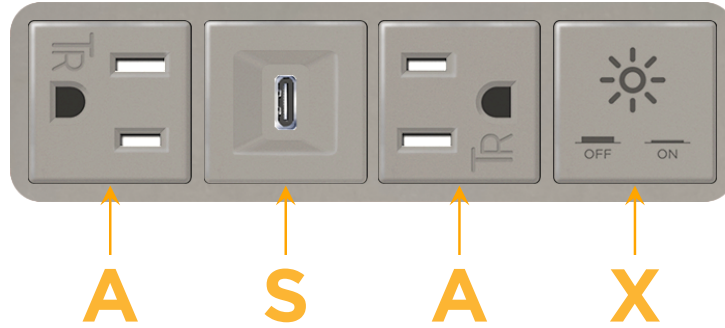

M-POWER-4T

AC POWER & DATA CONNECTIVITY SOLUTION

M-POWER-4TS2-ASAX-S2AB

Distributed by

Mormax Company, Inc.

8 Westchester Plaza

Elmsford, NY 10523

914-699-0101

sales@mormax.com

mormax.com

Metro Light & Power's line of power & data solutions offers sophisticated design elements combined with greater ease of installation. Streamlined and low-profile, enhanced by side-exiting cords, our outlets advance the industry with their cutting edge look and feel. We believe flexibility is key, and we provide a variety of mounting options, including the ability to mount in limited spaces. Our outlets are available in many finishes and configurations, in addition to a custom color and finish capability for our clients.

Bezel Finish: **UNICOLOR™ SATIN NICKEL (ABS)**

Custom Finishes Available M-POWER-4TS2-ASAX-S2AB

Features:

Module/Port Options:

- **A** Tamper Resistant AC Receptacle
- **E** USB-A & USB-C (20W)
- **M** Double USB-A (Fast Charging Ports - 18W)
- **H** HDMI
- **6** CAT 6
- **12** RJ 12
- **X** Switched AC
- **Y** 3-Way Switch (Low Voltage)
- **V** USB-C (45W High Speed Charging Port)
- **S** USB-C (25W High Speed Charging Port)
- **R** Switched AC (Rocker Switch)
- **D** Dimmer Switch

Plug:

Supplied with Low Profile Flat 45° Angle 120 VAC Plug

Optional Standard Straight 120 VAC Plug

Optional Straight 120 VAC Pass-through Plug

- CLEAN, COMPACT DESIGN
- STREAMLINED
- LOW PROFILE
- SIDE-EXITING CORDS
- PLUG & PLAY
- 6' AC CORD & PLUG (FLAT PLUG STANDARD)
- CUSTOMIZABLE CONFIGURATIONS AND FINISHES
- UL LISTED FOR MOUNTING IN FURNITURE
- 15A