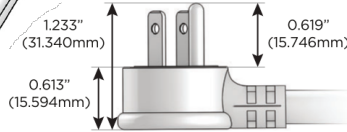

### Plug:

Supplied with Low Profile Flat 45° Angle 120 VAC Plug

Optional Standard Straight 120 VAC Plug

Optional Straight 120 VAC Pass-through Plug

- CLEAN, COMPACT DESIGN
- STREAMLINED
- LOW PROFILE
- SIDE-EXITING CORDS
- PLUG & PLAY
- 6' AC CORD & PLUG (FLAT PLUG STANDARD)
- CUSTOMIZABLE CONFIGURATIONS AND FINISHES
- UL LISTED FOR MOUNTING IN FURNITURE
- 15A

# M-POWER-4T

AC POWER & DATA CONNECTIVITY SOLUTION

M-POWER-4TS2-ASAX-S2AB

Specs:

**Modules/Ports:**

- A** Tamper Resistant AC Receptacle
- S** USB-C (25W High Speed Charging Port)
- X** Switched AC

Distributed by