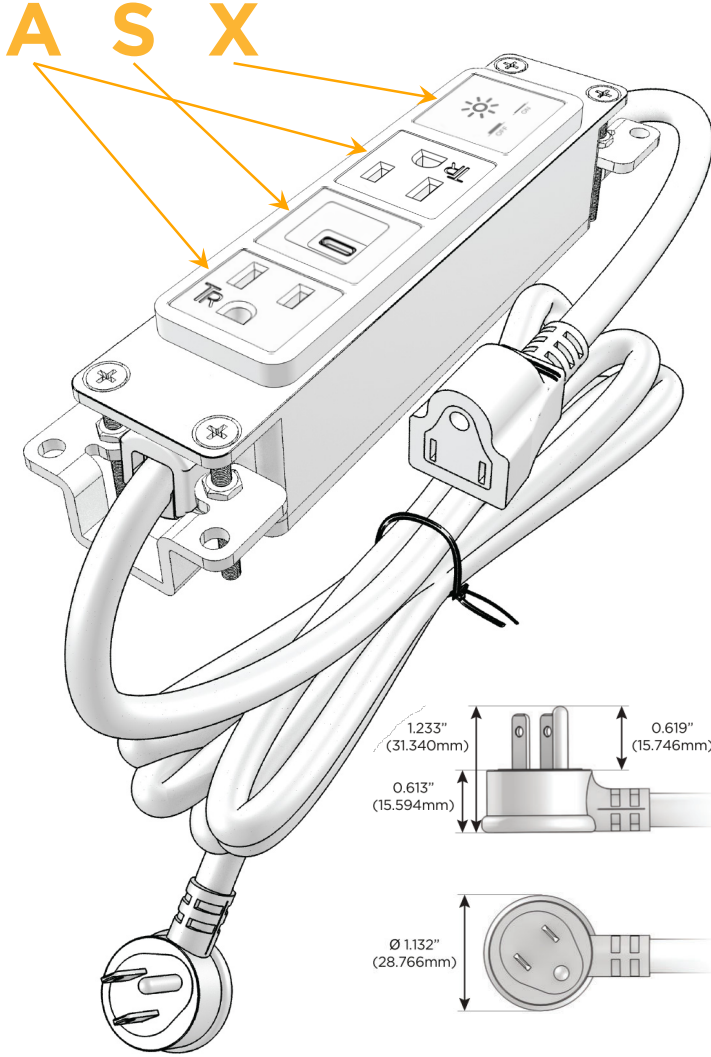

### Module/Port Options:

- A** Tamper Resistant AC Receptacle
- E** USB-A & USB-C (20W)
- M** Double USB-A (Fast Charging Ports - 18W)
- H** HDMI
- 6** CAT 6
- 12** RJ 12
- X** Switched AC
- Y** 3-Way Switch (Low Voltage)
- V** USB-C (45W High Speed Charging Port)
- S** USB-C (25W High Speed Charging Port)
- R** Switched AC (Rocker Switch)
- D** Dimmer Switch

### Plug:

Supplied with Low Profile Flat 45° Angle 120 VAC Plug

Optional Standard Straight 120 VAC Plug

Optional Straight 120 VAC Pass-through Plug

- CLEAN, COMPACT DESIGN
- STREAMLINED
- LOW PROFILE
- SIDE-EXITING CORDS
- PLUG & PLAY
- 6' AC CORD & PLUG (FLAT PLUG STANDARD)
- CUSTOMIZABLE CONFIGURATIONS AND FINISHES
- UL LISTED FOR MOUNTING IN FURNITURE
- 15A

# M-POWER-4T

AC POWER & DATA CONNECTIVITY SOLUTION

M-POWER-4TS2-ASAX-S2AB

Specs:

**Modules/Ports:**

- A** Tamper Resistant AC Receptacle
- S** USB-C (25W High Speed Charging Port)
- X** Switched AC

Distributed by