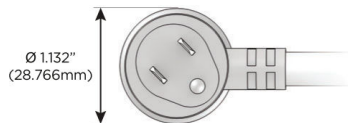

M-POWER-4T

AC POWER & DATA CONNECTIVITY SOLUTION

M-POWER-4TS2-AMSA-S2AB

Specs:

Modules/Ports:

- **A** Tamper Resistant AC Receptacle
- **M** Double USB-A (Fast Charging Ports - 18W)
- **S** USB-C (25W High Speed Charging Port)

A M S