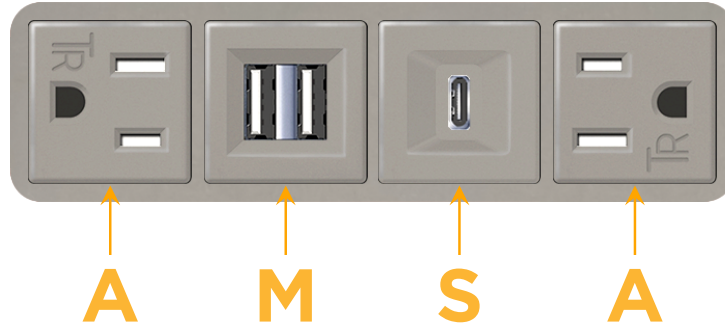

M-POWER-4T

AC POWER & DATA CONNECTIVITY SOLUTION

M-POWER-4TS2-AMSA-S2AB

Distributed by

Mormax Company, Inc.

8 Westchester Plaza

Elmsford, NY 10523

914-699-0101

sales@mormax.com

mormax.com

Metro Light & Power's line of power & data solutions offers sophisticated design elements combined with greater ease of installation. Streamlined and low-profile, enhanced by side-exiting cords, our outlets advance the industry with their cutting edge look and feel. We believe flexibility is key, and we provide a variety of mounting options, including the ability to mount in limited spaces. Our outlets are available in many finishes and configurations, in addition to a custom color and finish capability for our clients.

Bezel Finish: **UNICOLOR™ SATIN NICKEL (ABS)**

Custom Finishes Available M-POWER-4TS2-AMSA-S2AB

Features:

Module/Port Options:

- **A** Tamper Resistant AC Receptacle
- **E** USB-A & USB-C (20W)
- **M** Double USB-A (Fast Charging Ports - 18W)
- **H** HDMI
- **6** CAT 6
- **12** RJ 12
- **X** Switched AC
- **Y** 3-Way Switch (Low Voltage)
- **V** USB-C (45W High Speed Charging Port)
- **S** USB-C (25W High Speed Charging Port)
- **R** Switched AC (Rocker Switch)
- **D** Dimmer Switch

Plug:

Supplied with Low Profile Flat 45° Angle 120 VAC Plug

Optional Standard Straight 120 VAC Plug

Optional Straight 120 VAC Pass-through Plug

- CLEAN, COMPACT DESIGN
- STREAMLINED
- LOW PROFILE
- SIDE-EXITING CORDS
- PLUG & PLAY
- 6' AC CORD & PLUG (FLAT PLUG STANDARD)
- CUSTOMIZABLE CONFIGURATIONS AND FINISHES
- UL LISTED FOR MOUNTING IN FURNITURE
- 15A