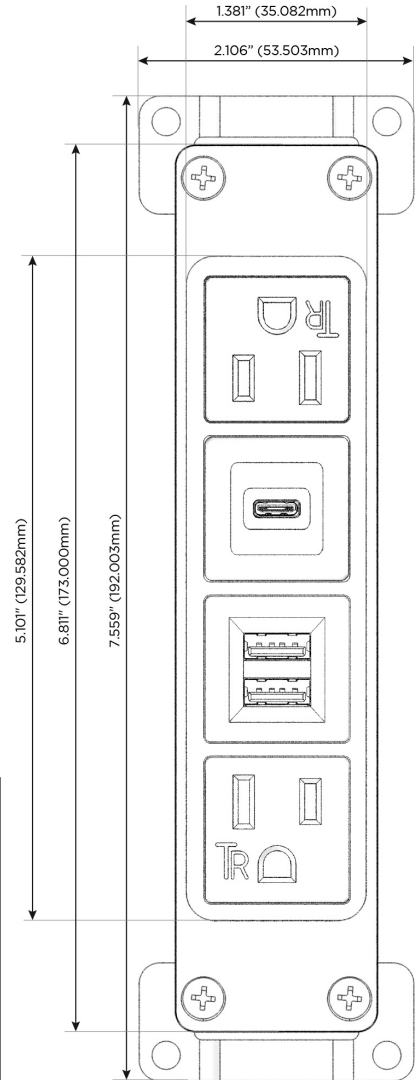

M-POWER-4T

AC POWER & DATA CONNECTIVITY SOLUTION

M-POWER-4TS2-AMSA-S2AB

Specs:

Modules/Ports:

- **A** Tamper Resistant AC Receptacle
- **M** Double USB-A (Fast Charging Ports - 18W)
- **S** USB-C (25W High Speed Charging Port)

A M S

TOP

Distributed by

Mormax Company, Inc.

8 Westchester Plaza

Elmsford, NY 10523

914-699-0101

sales@mormax.com

mormax.com