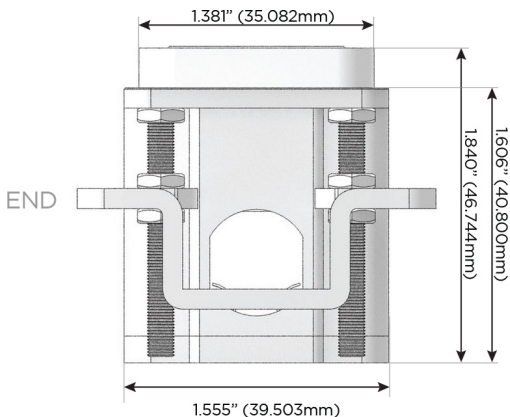

M-POWER-4T

AC POWER & DATA CONNECTIVITY SOLUTION

M-POWER-4TS2-AMSA-S2AB

Specs:

Modules/Ports:

- **A** Tamper Resistant AC Receptacle
- **M** Double USB-A (Fast Charging Ports - 18W)
- **S** USB-C (25W High Speed Charging Port)

A M S

TOP

Distributed by

Mormax Company, Inc.

8 Westchester Plaza

Elmsford, NY 10523

914-699-0101

sales@mormax.com

mormax.com