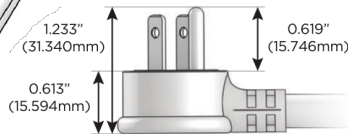

M-POWER-4T

AC POWER & DATA CONNECTIVITY SOLUTION

M-POWER-4TS2-AMSA-S2AB

Specs:

Modules/Ports:

- **A** Tamper Resistant AC Receptacle
- **M** Double USB-A (Fast Charging Ports - 18W)
- **S** USB-C (25W High Speed Charging Port)

A M S