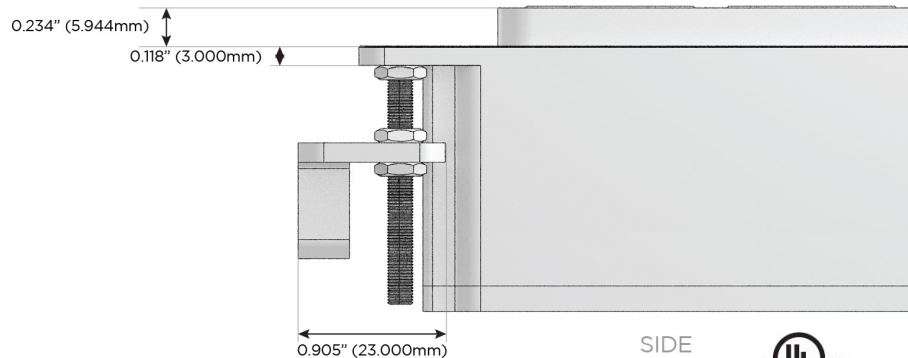

M-POWER-4T

AC POWER & DATA CONNECTIVITY SOLUTION

M-POWER-4TS2-AMSA-S2AB

Specs:

Modules/Ports:

- **A** Tamper Resistant AC Receptacle
- **M** Double USB-A (Fast Charging Ports - 18W)
- **S** USB-C (25W High Speed Charging Port)

A M S

TOP

Distributed by

Mormax Company, Inc.

8 Westchester Plaza

Elmsford, NY 10523

914-699-0101

sales@mormax.com

mormax.com