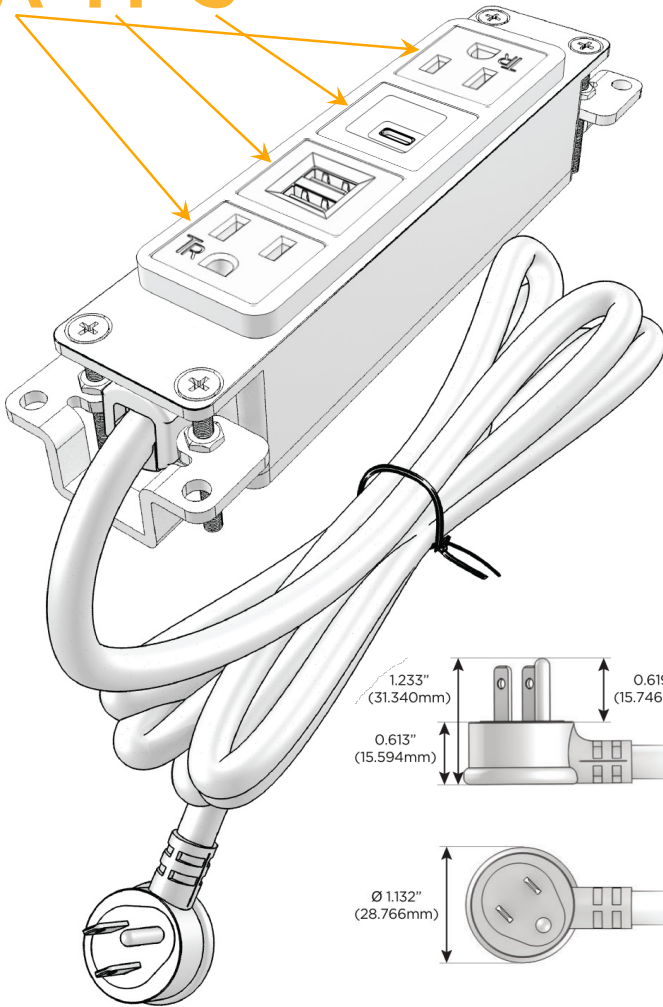

M-POWER-4T

AC POWER & DATA CONNECTIVITY SOLUTION

M-POWER-4TS2-AMSA-S2AB

Specs:

Modules/Ports:

- **A** Tamper Resistant AC Receptacle
- **M** Double USB-A (Fast Charging Ports - 18W)
- **S** USB-C (25W High Speed Charging Port)

A M S