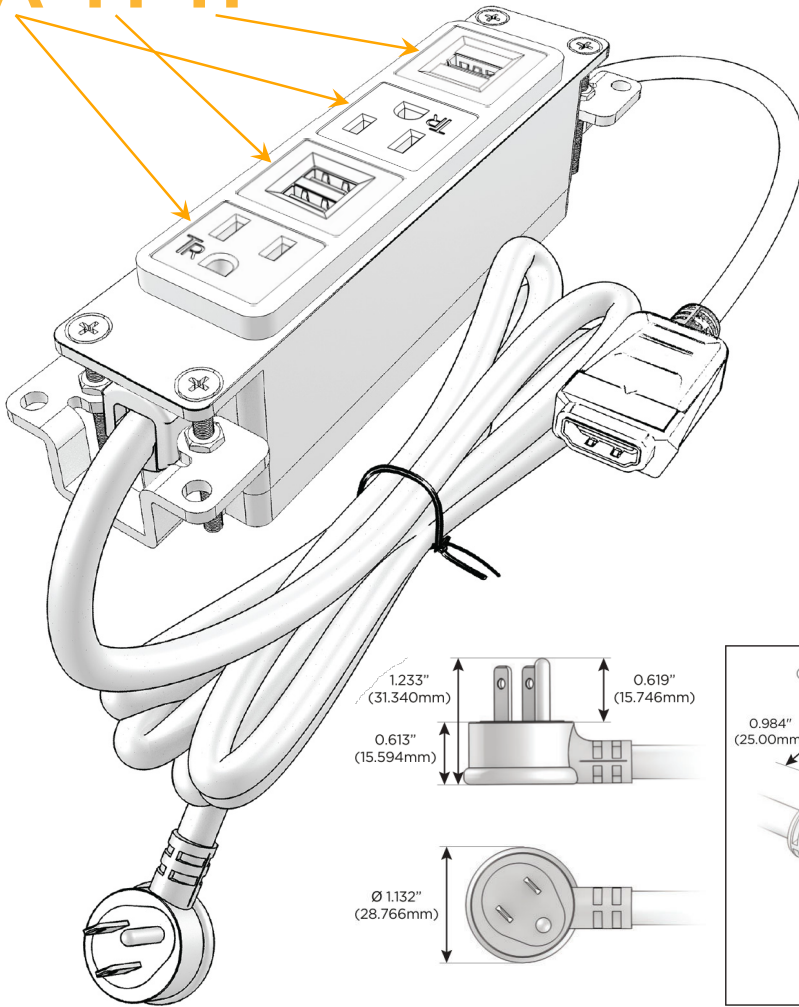

### Module/Port Options:

- A** Tamper Resistant AC Receptacle
- E** USB-A & USB-C (20W)
- M** Double USB-A (Fast Charging Ports - 18W)
- H** HDMI
- 6** CAT 6
- 12** RJ 12
- X** Switched AC
- Y** 3-Way Switch (Low Voltage)
- V** USB-C (45W High Speed Charging Port)
- S** USB-C (25W High Speed Charging Port)
- R** Switched AC (Rocker Switch)
- D** Dimmer Switch

### Plug:

Supplied with Low Profile Flat 45° Angle 120 VAC Plug

Optional Standard Straight 120 VAC Plug

Optional Straight 120 VAC Pass-through Plug

- CLEAN, COMPACT DESIGN
- STREAMLINED
- LOW PROFILE
- SIDE-EXITING CORDS
- PLUG & PLAY
- 6' AC CORD & PLUG (FLAT PLUG STANDARD)
- CUSTOMIZABLE CONFIGURATIONS AND FINISHES
- UL LISTED FOR MOUNTING IN FURNITURE
- 15A

# M-POWER-4T

AC POWER & DATA CONNECTIVITY SOLUTION

M-POWER-4TS2-AMAH-S2AB

Specs:

**Modules/Ports:**

- A** Tamper Resistant AC Receptacle
- M** Double USB-A (Fast Charging Ports - 18W)
- H** HDMI

**A M H**

Distributed by