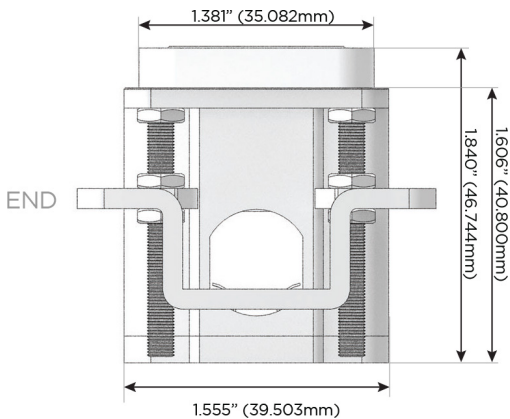

### Plug:

Supplied with Low Profile Flat 45° Angle 120 VAC Plug

Optional Standard Straight 120 VAC Plug

Optional Straight 120 VAC Pass-through Plug

- CLEAN, COMPACT DESIGN
- STREAMLINED
- LOW PROFILE
- SIDE-EXITING CORDS
- PLUG & PLAY
- 6' AC CORD & PLUG (FLAT PLUG STANDARD)
- CUSTOMIZABLE CONFIGURATIONS AND FINISHES
- UL LISTED FOR MOUNTING IN FURNITURE
- 15A

# M-POWER-4T

AC POWER & DATA CONNECTIVITY SOLUTION

M-POWER-4TS2-AMAH-S2AB

Specs:

**Modules/Ports:**

- A** Tamper Resistant AC Receptacle
- M** Double USB-A (Fast Charging Ports - 18W)
- H** HDMI

**A M H**

Distributed by