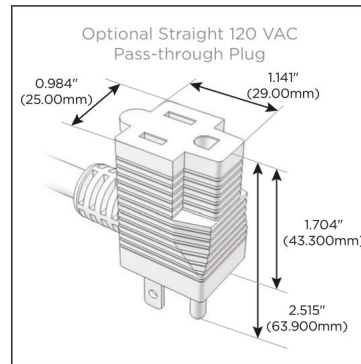

### Module/Port Options:

- A** Tamper Resistant AC Receptacle
- E** USB-A & USB-C (20W)
- M** Double USB-A (Fast Charging Ports - 18W)
- H** HDMI
- 6** CAT 6
- 12** RJ 12
- X** Switched AC
- Y** 3-Way Switch (Low Voltage)
- V** USB-C (45W High Speed Charging Port)
- S** USB-C (25W High Speed Charging Port)
- R** Switched AC (Rocker Switch)
- D** Dimmer Switch

### Plug:

Supplied with Low Profile Flat 45° Angle 120 VAC Plug

Optional Standard Straight 120 VAC Plug

Optional Straight 120 VAC Pass-through Plug

- CLEAN, COMPACT DESIGN
- STREAMLINED
- LOW PROFILE
- SIDE-EXITING CORDS
- PLUG & PLAY
- 6' AC CORD & PLUG (FLAT PLUG STANDARD)
- CUSTOMIZABLE CONFIGURATIONS AND FINISHES
- UL LISTED FOR MOUNTING IN FURNITURE
- 15A

# M-POWER-4T

AC POWER & DATA CONNECTIVITY SOLUTION

M-POWER-4TS2-AMAH-S2AB

Specs:

**Modules/Ports:**

- A** Tamper Resistant AC Receptacle
- M** Double USB-A (Fast Charging Ports - 18W)
- H** HDMI

**A M H**

Distributed by