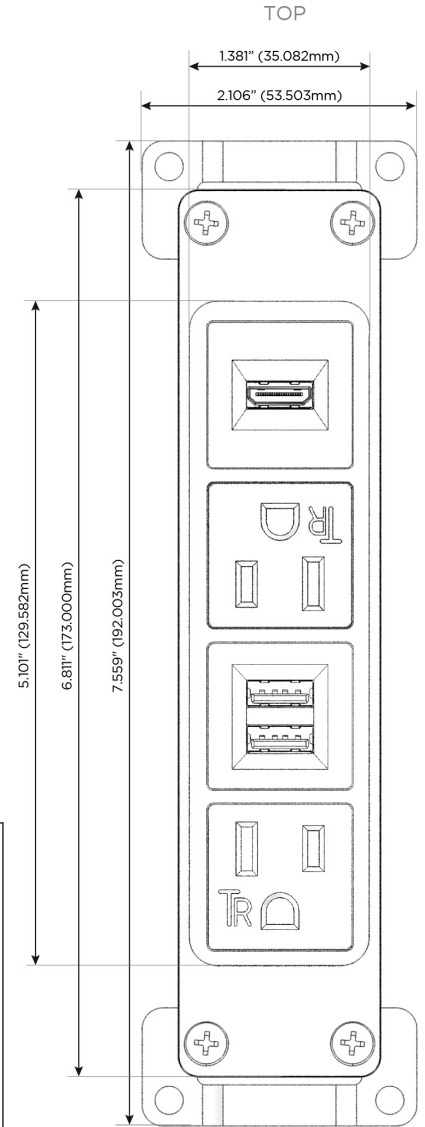

### Module/Port Options:

- A** Tamper Resistant AC Receptacle
- E** USB-A & USB-C (20W)
- M** Double USB-A (Fast Charging Ports - 18W)
- H** HDMI
- 6** CAT 6
- 12** RJ 12
- X** Switched AC
- Y** 3-Way Switch (Low Voltage)
- V** USB-C (45W High Speed Charging Port)
- S** USB-C (25W High Speed Charging Port)
- R** Switched AC (Rocker Switch)
- D** Dimmer Switch

### Plug:

Supplied with Low Profile Flat 45° Angle 120 VAC Plug

Optional Standard Straight 120 VAC Plug

Optional Straight 120 VAC Pass-through Plug

- CLEAN, COMPACT DESIGN
- STREAMLINED
- LOW PROFILE
- SIDE-EXITING CORDS
- PLUG & PLAY
- 6' AC CORD & PLUG (FLAT PLUG STANDARD)
- CUSTOMIZABLE CONFIGURATIONS AND FINISHES
- UL LISTED FOR MOUNTING IN FURNITURE
- 15A

# M-POWER-4T

AC POWER & DATA CONNECTIVITY SOLUTION

M-POWER-4TS2-AMAH-S2AB

Specs:

**Modules/Ports:**

- A** Tamper Resistant AC Receptacle
- M** Double USB-A (Fast Charging Ports - 18W)
- H** HDMI

**A M H**

Distributed by