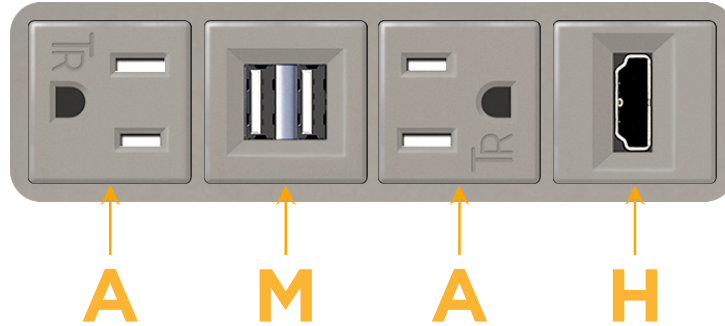

M-POWER-4T

AC POWER & DATA CONNECTIVITY SOLUTION

M-POWER-4TS2-AMAH-S2AB

Distributed by

Mormax Company, Inc.

8 Westchester Plaza

Elmsford, NY 10523

914-699-0101

sales@mormax.com

mormax.com

Metro Light & Power's line of power & data solutions offers sophisticated design elements combined with greater ease of installation. Streamlined and low-profile, enhanced by side-exiting cords, our outlets advance the industry with their cutting edge look and feel. We believe flexibility is key, and we provide a variety of mounting options, including the ability to mount in limited spaces. Our outlets are available in many finishes and configurations, in addition to a custom color and finish capability for our clients.

Bezel Finish: **UNICOLOR™ SATIN NICKEL (ABS)**

Custom Finishes Available M-POWER-4TS2-AMAH-S2AB

Features:

Module/Port Options:

- **A** Tamper Resistant AC Receptacle
- **E** USB-A & USB-C (20W)
- **M** Double USB-A (Fast Charging Ports - 18W)
- **H** HDMI
- **6** CAT 6
- **12** RJ 12
- **X** Switched AC
- **Y** 3-Way Switch (Low Voltage)
- **V** USB-C (45W High Speed Charging Port)
- **S** USB-C (25W High Speed Charging Port)
- **R** Switched AC (Rocker Switch)
- **D** Dimmer Switch

Plug:

Supplied with Low Profile Flat 45° Angle 120 VAC Plug

Optional Standard Straight 120 VAC Plug

Optional Straight 120 VAC Pass-through Plug

- CLEAN, COMPACT DESIGN
- STREAMLINED
- LOW PROFILE
- SIDE-EXITING CORDS
- PLUG & PLAY
- 6' AC CORD & PLUG (FLAT PLUG STANDARD)
- CUSTOMIZABLE CONFIGURATIONS AND FINISHES
- UL LISTED FOR MOUNTING IN FURNITURE
- 15A