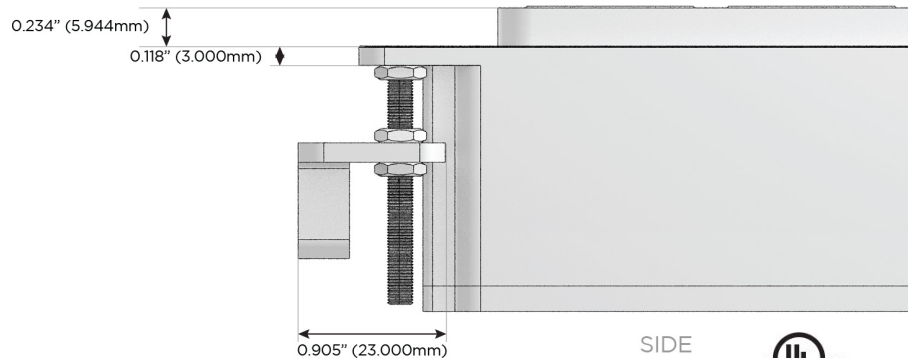

# M-POWER-4T

AC POWER & DATA CONNECTIVITY SOLUTION

M-POWER-4TS2-AMAH-S2AB

Specs:

**Modules/Ports:**

- A** Tamper Resistant AC Receptacle
- M** Double USB-A (Fast Charging Ports - 18W)
- H** HDMI

**A M H**

Distributed by