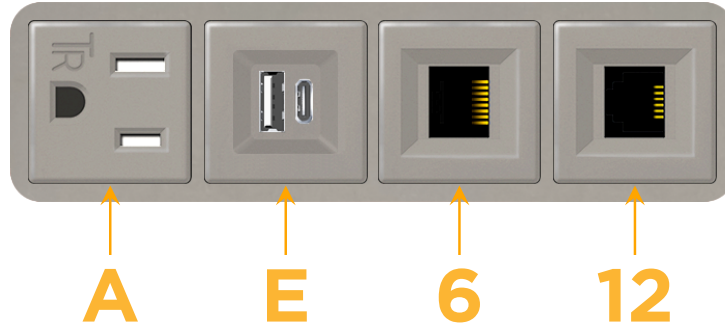

M-POWER-4T

AC POWER & DATA CONNECTIVITY SOLUTION

M-POWER-4TS2-AE612-S2AB

Distributed by

Mormax Company, Inc.

8 Westchester Plaza

Elmsford, NY 10523

914-699-0101

sales@mormax.com

mormax.com

Metro Light & Power's line of power & data solutions offers sophisticated design elements combined with greater ease of installation. Streamlined and low-profile, enhanced by side-exiting cords, our outlets advance the industry with their cutting edge look and feel. We believe flexibility is key, and we provide a variety of mounting options, including the ability to mount in limited spaces. Our outlets are available in many finishes and configurations, in addition to a custom color and finish capability for our clients.

Bezel Finish: **UNICOLOR™ SATIN NICKEL (ABS)**

Custom Finishes Available M-POWER-4TS2-AE612-S2AB

Features:

Module/Port Options:

- **A** Tamper Resistant AC Receptacle
- **E** USB-A & USB-C (20W)
- **M** Double USB-A (Fast Charging Ports - 18W)
- **H** HDMI
- **6** CAT 6
- **12** RJ 12
- **X** Switched AC
- **Y** 3-Way Switch (Low Voltage)
- **V** USB-C (45W High Speed Charging Port)
- **S** USB-C (25W High Speed Charging Port)
- **R** Switched AC (Rocker Switch)
- **D** Dimmer Switch

Plug:

- Supplied with Low Profile Flat 45° Angle 120 VAC Plug
- Optional Standard Straight 120 VAC Plug
- Optional Straight 120 VAC Pass-through Plug

- CLEAN, COMPACT DESIGN
- STREAMLINED
- LOW PROFILE
- SIDE-EXITING CORDS
- PLUG & PLAY
- 6' AC CORD & PLUG (FLAT PLUG STANDARD)
- CUSTOMIZABLE CONFIGURATIONS AND FINISHES
- UL LISTED FOR MOUNTING IN FURNITURE
- 15A