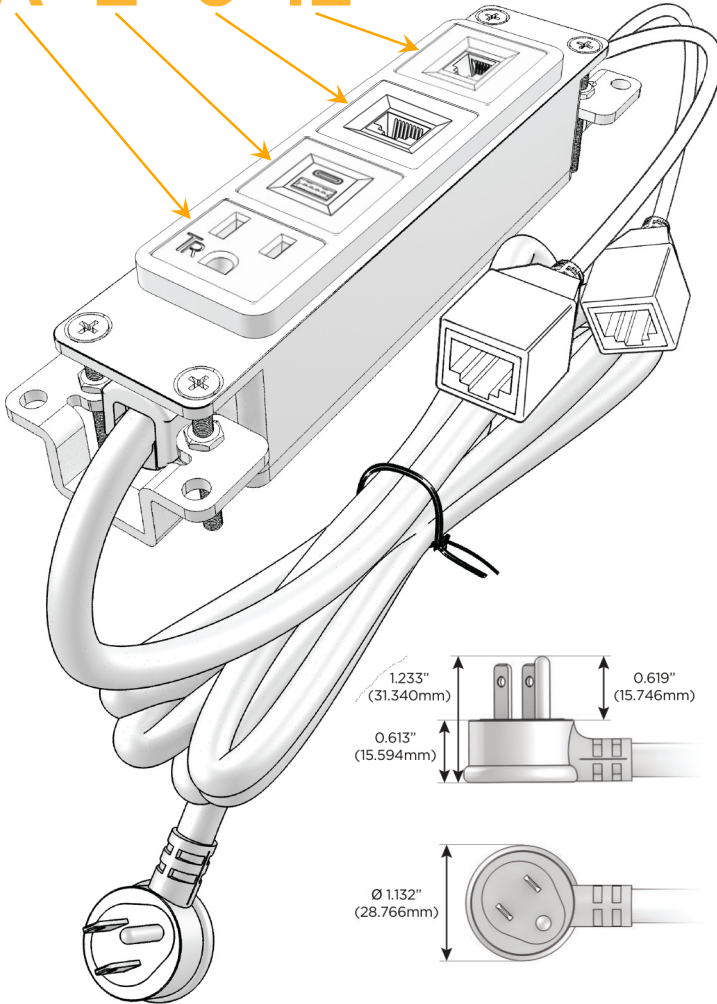

### Module/Port Options:

- A** Tamper Resistant AC Receptacle
- E** USB-A & USB-C (20W)
- M** Double USB-A (Fast Charging Ports - 18W)
- H** HDMI
- 6** CAT 6
- 12** RJ 12
- X** Switched AC
- Y** 3-Way Switch (Low Voltage)
- V** USB-C (45W High Speed Charging Port)
- S** USB-C (25W High Speed Charging Port)
- R** Switched AC (Rocker Switch)
- D** Dimmer Switch

### Plug:

- Supplied with Low Profile Flat 45° Angle 120 VAC Plug
- Optional Standard Straight 120 VAC Plug
- Optional Straight 120 VAC Pass-through Plug

- CLEAN, COMPACT DESIGN
- STREAMLINED
- LOW PROFILE
- SIDE-EXITING CORDS
- PLUG & PLAY
- 6' AC CORD & PLUG (FLAT PLUG STANDARD)
- CUSTOMIZABLE CONFIGURATIONS AND FINISHES
- UL LISTED FOR MOUNTING IN FURNITURE
- 15A

# M-POWER-4T

AC POWER & DATA CONNECTIVITY SOLUTION

M-POWER-4TS2-AE612-S2AB

Specs:

**Modules/Ports:**

- A** Tamper Resistant AC Receptacle
- E** USB-A & USB-C (20W)
- 6** CAT 6
- 12** RJ 12

**A E 6 12**

Distributed by