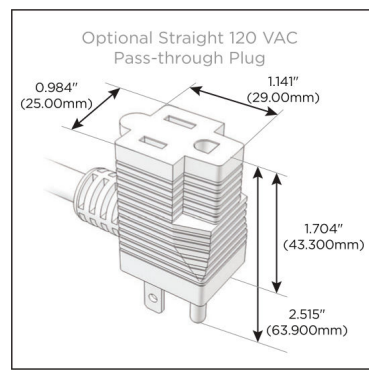

Plug:

Supplied with Low Profile Flat 45° Angle 120 VAC Plug

Optional Standard Straight 120 VAC Plug

Optional Straight 120 VAC Pass-through Plug

- CLEAN, COMPACT DESIGN
- STREAMLINED
- LOW PROFILE
- SIDE-EXITING CORDS
- PLUG & PLAY
- 6' AC CORD & PLUG (FLAT PLUG STANDARD)
- CUSTOMIZABLE CONFIGURATIONS AND FINISHES
- UL LISTED FOR MOUNTING IN FURNITURE
- 15A

M-POWER-4T

AC POWER & DATA CONNECTIVITY SOLUTION

M-POWER-4TS2-AAM6-S2AB

Specs:

Modules/Ports:

- A** Tamper Resistant AC Receptacle
- M** Double USB-A (Fast Charging Ports - 18W)
- 6** CAT 6

A M 6

Distributed by