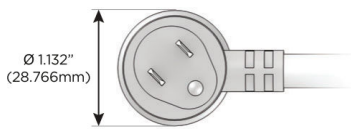

Plug:

Supplied with Low Profile Flat 45° Angle 120 VAC Plug

Optional Standard Straight 120 VAC Plug

Optional Straight 120 VAC Pass-through Plug

- CLEAN, COMPACT DESIGN
- STREAMLINED
- LOW PROFILE
- SIDE-EXITING CORDS
- PLUG & PLAY
- 6' AC CORD & PLUG (FLAT PLUG STANDARD)
- CUSTOMIZABLE CONFIGURATIONS AND FINISHES
- UL LISTED FOR MOUNTING IN FURNITURE
- 15A

M-POWER-4T

AC POWER & DATA CONNECTIVITY SOLUTION

M-POWER-4TS2-AAM6-S2AB

Specs:

Modules/Ports:

- A** Tamper Resistant AC Receptacle
- M** Double USB-A (Fast Charging Ports - 18W)
- 6** CAT 6

A M 6

Distributed by