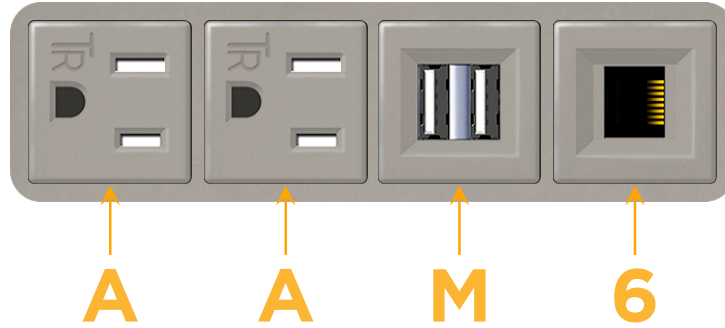

sales@mormax.com

mormax.com

Metro Light & Power's line of power & data solutions offers sophisticated design elements combined with greater ease of installation. Streamlined and low-profile, enhanced by side-exiting cords, our outlets advance the industry with their cutting edge look and feel. We believe flexibility is key, and we provide a variety of mounting options, including the ability to mount in limited spaces. Our outlets are available in many finishes and configurations, in addition to a custom color and finish capability for our clients.

Bezel Finish: **UNICOLOR™ SATIN NICKEL (ABS)**

Custom Finishes Available M-POWER-4TS2-AAM6-S2AB

Features:

Module/Port Options:

- A** Tamper Resistant AC Receptacle
- E** USB-A & USB-C (20W)
- M** Double USB-A (Fast Charging Ports - 18W)
- H** HDMI
- 6** CAT 6
- 12** RJ 12
- X** Switched AC
- Y** 3-Way Switch (Low Voltage)
- V** USB-C (45W High Speed Charging Port)
- S** USB-C (25W High Speed Charging Port)
- R** Switched AC (Rocker Switch)
- D** Dimmer Switch

Plug:

Supplied with Low Profile Flat 45° Angle 120 VAC Plug

Optional Standard Straight 120 VAC Plug

Optional Straight 120 VAC Pass-through Plug

- CLEAN, COMPACT DESIGN
- STREAMLINED
- LOW PROFILE
- SIDE-EXITING CORDS
- PLUG & PLAY
- 6' AC CORD & PLUG (FLAT PLUG STANDARD)
- CUSTOMIZABLE CONFIGURATIONS AND FINISHES
- UL LISTED FOR MOUNTING IN FURNITURE
- 15A

M-POWER-4T

AC POWER & DATA CONNECTIVITY SOLUTION

M-POWER-4TS2-AAM6-S2AB

Specs:

Modules/Ports:

- A** Tamper Resistant AC Receptacle
- M** Double USB-A (Fast Charging Ports - 18W)
- 6** CAT 6

A M 6

Distributed by