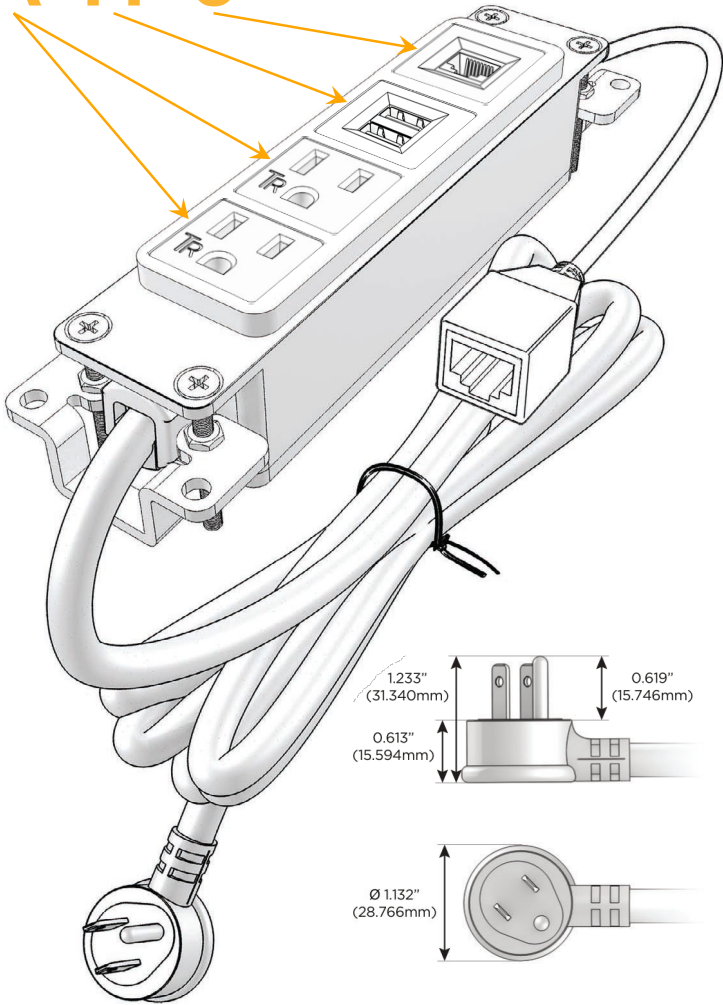

Bezel Finish: **UNICOLOR™ SATIN NICKEL (ABS)**

Custom Finishes Available M-POWER-4TS2-AAM6-S2AB

Features:

Module/Port Options:

- A** Tamper Resistant AC Receptacle
- E** USB-A & USB-C (20W)
- M** Double USB-A (Fast Charging Ports - 18W)
- H** HDMI
- 6** CAT 6
- 12** RJ 12
- X** Switched AC
- Y** 3-Way Switch (Low Voltage)
- V** USB-C (45W High Speed Charging Port)
- S** USB-C (25W High Speed Charging Port)
- R** Switched AC (Rocker Switch)
- D** Dimmer Switch

Plug:

Supplied with Low Profile Flat 45° Angle 120 VAC Plug

Optional Standard Straight 120 VAC Plug

Optional Straight 120 VAC Pass-through Plug

- CLEAN, COMPACT DESIGN
- STREAMLINED
- LOW PROFILE
- SIDE-EXITING CORDS
- PLUG & PLAY
- 6' AC CORD & PLUG (FLAT PLUG STANDARD)
- CUSTOMIZABLE CONFIGURATIONS AND FINISHES
- UL LISTED FOR MOUNTING IN FURNITURE
- 15A

M-POWER-4T

AC POWER & DATA CONNECTIVITY SOLUTION

M-POWER-4TS2-AAM6-S2AB

Specs:

Modules/Ports:

- A** Tamper Resistant AC Receptacle
- M** Double USB-A (Fast Charging Ports - 18W)
- 6** CAT 6

A M 6

Distributed by