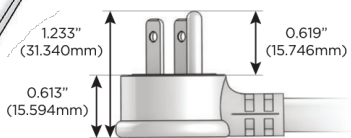

M-POWER-4T

AC POWER & DATA CONNECTIVITY SOLUTION

M-POWER-4TS2-AAM6-S2AB

Specs:

Modules/Ports:

- A** Tamper Resistant AC Receptacle
- M** Double USB-A (Fast Charging Ports - 18W)
- 6** CAT 6

A M 6

Distributed by