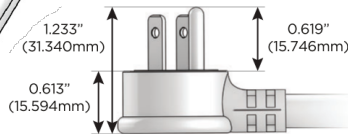

#### Plug:

Supplied with Low Profile Flat 45° Angle 120 VAC Plug

Optional Standard Straight 120 VAC Plug

Optional Straight 120 VAC Pass-through Plug

- CLEAN, COMPACT DESIGN
- STREAMLINED
- LOW PROFILE
- SIDE-EXITING CORDS
- PLUG & PLAY
- 6' AC CORD & PLUG (FLAT PLUG STANDARD)
- CUSTOMIZABLE CONFIGURATIONS AND FINISHES
- UL LISTED FOR MOUNTING IN FURNITURE
- 15A

# M-POWER-4T

AC POWER & DATA CONNECTIVITY SOLUTION

M-POWER-4TS2-AAAM-S2AB

Specs:

**Modules/Ports:**

- A** Tamper Resistant AC Receptacle
- M** Double USB-A (Fast Charging Ports - 18W)

Distributed by

Mormax Company, Inc.