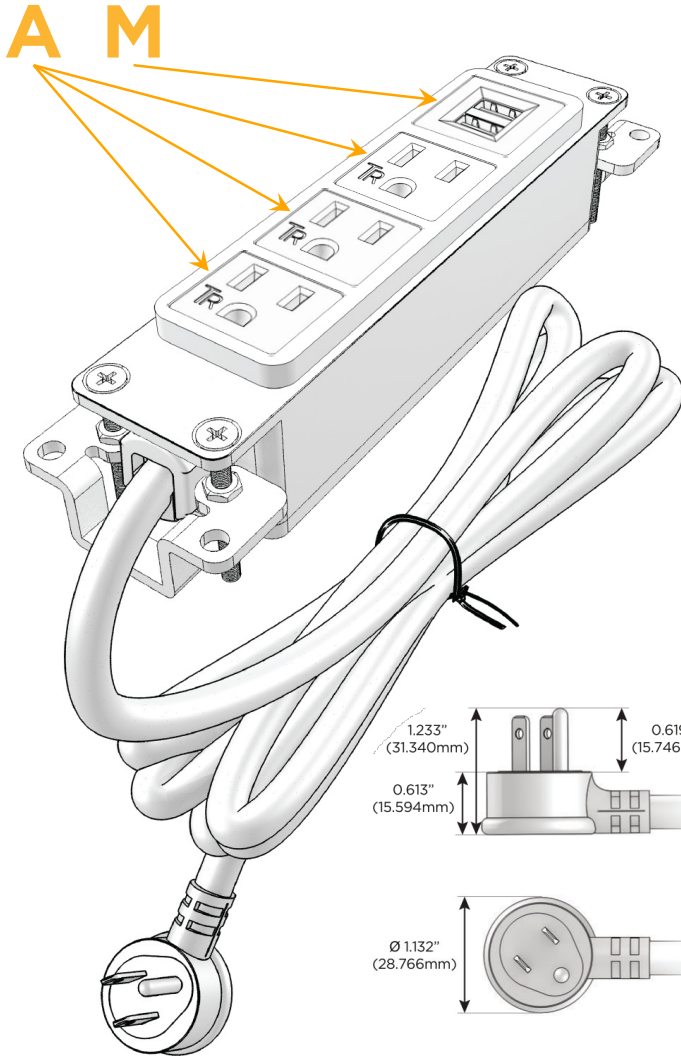

#### Module/Port Options:

- A** Tamper Resistant AC Receptacle
- E** USB-A & USB-C (20W)
- M** Double USB-A (Fast Charging Ports - 18W)
- H** HDMI
- 6** CAT 6
- 12** RJ 12
- X** Switched AC
- Y** 3-Way Switch (Low Voltage)
- V** USB-C (45W High Speed Charging Port)
- S** USB-C (25W High Speed Charging Port)
- R** Switched AC (Rocker Switch)
- D** Dimmer Switch

#### Plug:

Supplied with Low Profile Flat 45° Angle 120 VAC Plug

Optional Standard Straight 120 VAC Plug

Optional Straight 120 VAC Pass-through Plug

- CLEAN, COMPACT DESIGN
- STREAMLINED
- LOW PROFILE
- SIDE-EXITING CORDS
- PLUG & PLAY
- 6' AC CORD & PLUG (FLAT PLUG STANDARD)
- CUSTOMIZABLE CONFIGURATIONS AND FINISHES
- UL LISTED FOR MOUNTING IN FURNITURE
- 15A

# M-POWER-4T

AC POWER & DATA CONNECTIVITY SOLUTION

M-POWER-4TS2-AAAM-S2AB

Specs:

**Modules/Ports:**

- A** Tamper Resistant AC Receptacle
- M** Double USB-A (Fast Charging Ports - 18W)

Distributed by

Mormax Company, Inc.