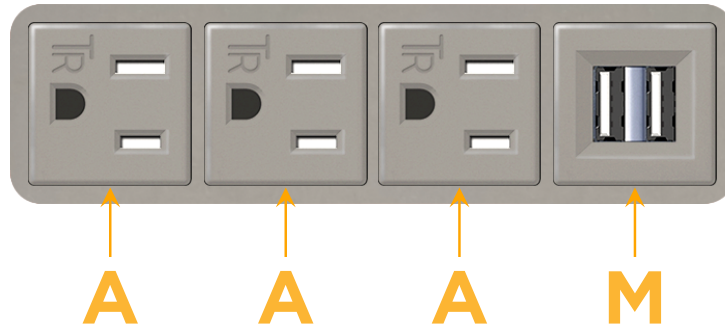

M-POWER-4T

AC POWER & DATA CONNECTIVITY SOLUTION

M-POWER-4TS2-AAAM-S2AB

Distributed by

Mormax Company, Inc.

8 Westchester Plaza

Elmsford, NY 10523

914-699-0101

sales@mormax.com

mormax.com

Metro Light & Power's line of power & data solutions offers sophisticated design elements combined with greater ease of installation. Streamlined and low-profile, enhanced by side-exiting cords, our outlets advance the industry with their cutting edge look and feel. We believe flexibility is key, and we provide a variety of mounting options, including the ability to mount in limited spaces. Our outlets are available in many finishes and configurations, in addition to a custom color and finish capability for our clients.

Bezel Finish: **UNICOLOR™ SATIN NICKEL (ABS)**

Custom Finishes Available M-POWER-4TS2-AAAM-S2AB

Features:

Module/Port Options:

- **A** Tamper Resistant AC Receptacle
- **E** USB-A & USB-C (20W)
- **M** Double USB-A (Fast Charging Ports - 18W)
- **H** HDMI
- **6** CAT 6
- **12** RJ 12
- **X** Switched AC
- **Y** 3-Way Switch (Low Voltage)
- **V** USB-C (45W High Speed Charging Port)
- **S** USB-C (25W High Speed Charging Port)
- **R** Switched AC (Rocker Switch)
- **D** Dimmer Switch

Plug:

Supplied with Low Profile Flat 45° Angle 120 VAC Plug

Optional Standard Straight 120 VAC Plug

Optional Straight 120 VAC Pass-through Plug

- CLEAN, COMPACT DESIGN
- STREAMLINED
- LOW PROFILE
- SIDE-EXITING CORDS
- PLUG & PLAY
- 6' AC CORD & PLUG (FLAT PLUG STANDARD)
- CUSTOMIZABLE CONFIGURATIONS AND FINISHES
- UL LISTED FOR MOUNTING IN FURNITURE
- 15A