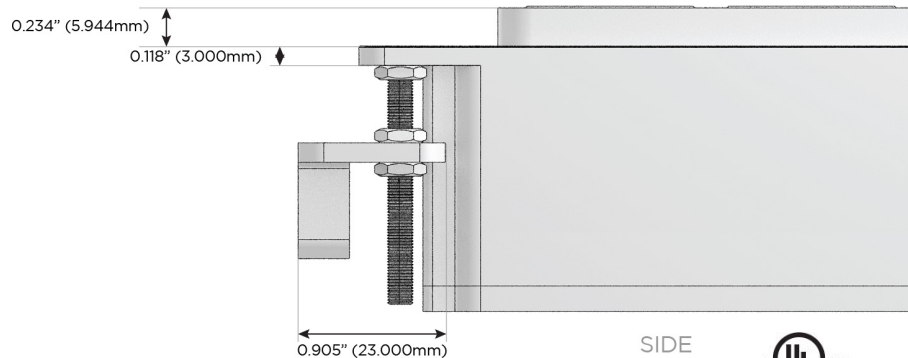

# M-POWER-4T

AC POWER & DATA CONNECTIVITY SOLUTION

M-POWER-4TS2-AAAM-S2AB

Specs:

**Modules/Ports:**

- A** Tamper Resistant AC Receptacle
- M** Double USB-A (Fast Charging Ports - 18W)

Distributed by

Mormax Company, Inc.