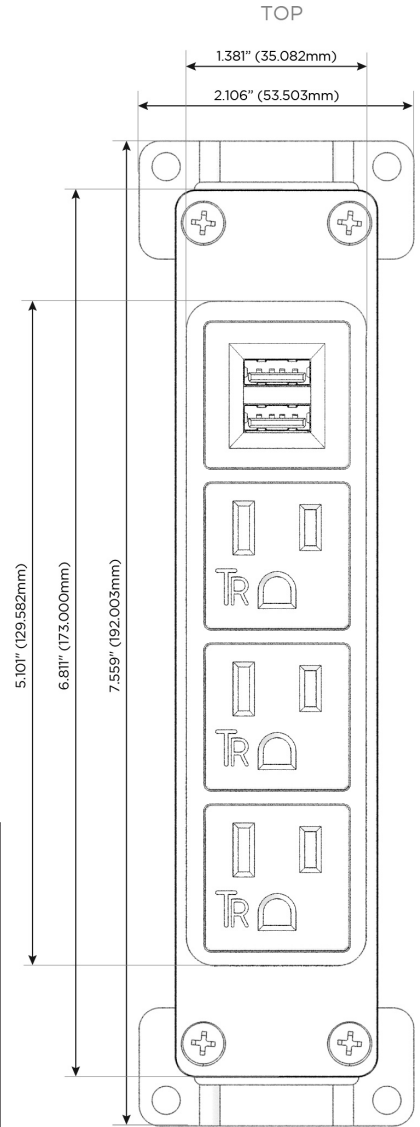

#### Module/Port Options:

- A** Tamper Resistant AC Receptacle
- E** USB-A & USB-C (20W)
- M** Double USB-A (Fast Charging Ports - 18W)
- H** HDMI
- 6** CAT 6
- 12** RJ 12
- X** Switched AC
- Y** 3-Way Switch (Low Voltage)
- V** USB-C (45W High Speed Charging Port)
- S** USB-C (25W High Speed Charging Port)
- R** Switched AC (Rocker Switch)
- D** Dimmer Switch

#### Plug:

Supplied with Low Profile Flat 45° Angle 120 VAC Plug

Optional Standard Straight 120 VAC Plug

Optional Straight 120 VAC Pass-through Plug

- CLEAN, COMPACT DESIGN
- STREAMLINED
- LOW PROFILE
- SIDE-EXITING CORDS
- PLUG & PLAY
- 6' AC CORD & PLUG (FLAT PLUG STANDARD)
- CUSTOMIZABLE CONFIGURATIONS AND FINISHES
- UL LISTED FOR MOUNTING IN FURNITURE
- 15A

# M-POWER-4T

AC POWER & DATA CONNECTIVITY SOLUTION

M-POWER-4TS2-AAAM-S2AB

Specs:

**Modules/Ports:**

- A** Tamper Resistant AC Receptacle
- M** Double USB-A (Fast Charging Ports - 18W)

Distributed by

Mormax Company, Inc.