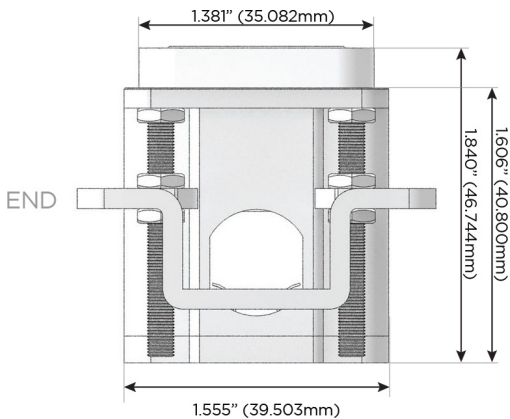

#### Plug:

Supplied with Low Profile Flat 45° Angle 120 VAC Plug

Optional Standard Straight 120 VAC Plug

Optional Straight 120 VAC Pass-through Plug

- CLEAN, COMPACT DESIGN
- STREAMLINED
- LOW PROFILE
- SIDE-EXITING CORDS
- PLUG & PLAY
- 6' AC CORD & PLUG (FLAT PLUG STANDARD)
- CUSTOMIZABLE CONFIGURATIONS AND FINISHES
- UL LISTED FOR MOUNTING IN FURNITURE
- 15A

# M-POWER-4T

AC POWER & DATA CONNECTIVITY SOLUTION

M-POWER-4TS2-AAAM-S2AB

Specs:

**Modules/Ports:**

- A** Tamper Resistant AC Receptacle
- M** Double USB-A (Fast Charging Ports - 18W)

Distributed by

Mormax Company, Inc.