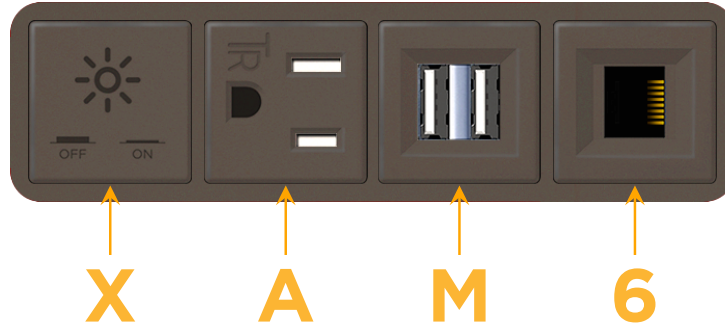

Bezel Finish: **UNICOLOR™ OIL RUBBED BRONZE (ABS)**

Custom Finishes Available M-POWER-4TRZ-XAM6-RZAB

Features:

Module/Port Options:

- A** Tamper Resistant AC Receptacle
- E** USB-A & USB-C (20W)
- M** Double USB-A (Fast Charging Ports - 18W)
- H** HDMI
- 6** CAT 6
- 12** RJ 12
- X** Switched AC
- Y** 3-Way Switch (Low Voltage)
- V** USB-C (45W High Speed Charging Port)
- S** USB-C (25W High Speed Charging Port)
- R** Switched AC (Rocker Switch)
- D** Dimmer Switch

Plug:

Supplied with Low Profile Flat 45° Angle 120 VAC Plug

Optional Standard Straight 120 VAC Plug

Optional Straight 120 VAC Pass-through Plug

- CLEAN, COMPACT DESIGN
- STREAMLINED
- LOW PROFILE
- SIDE-EXITING CORDS
- PLUG & PLAY
- 6' AC CORD & PLUG (FLAT PLUG STANDARD)
- CUSTOMIZABLE CONFIGURATIONS AND FINISHES
- UL LISTED FOR MOUNTING IN FURNITURE
- 15A

M-POWER-4T

AC POWER & DATA CONNECTIVITY SOLUTION

M-POWER-4TRZ-XAM6-RZAB

Specs:

Modules/Ports:

- X** Switched AC
- A** Tamper Resistant AC Receptacle
- M** Double USB-A (Fast Charging Ports - 18W)
- 6** CAT 6