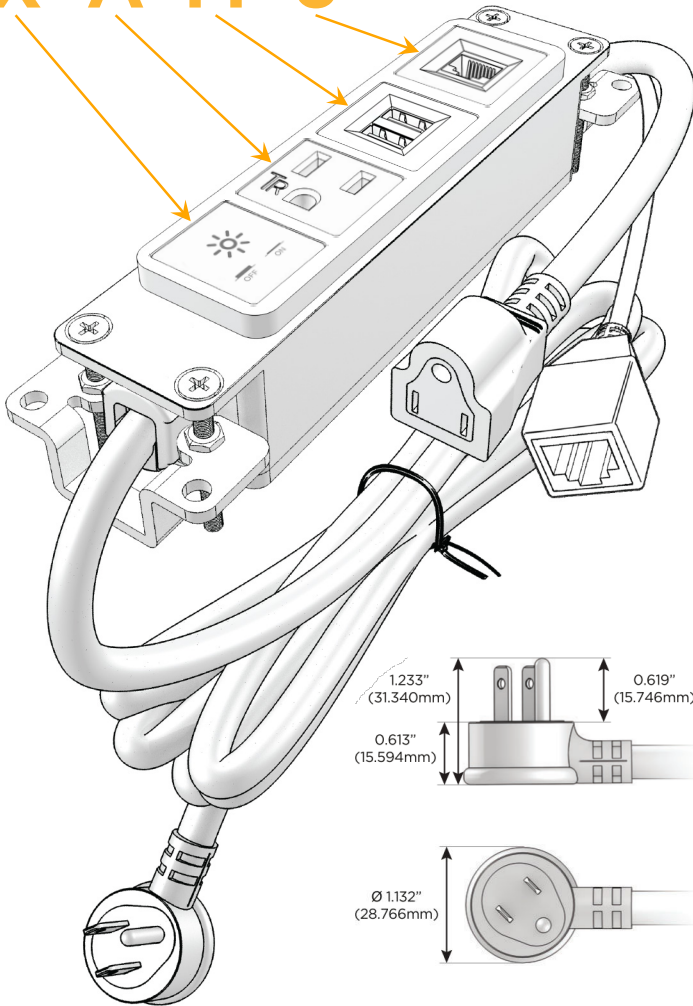

M-POWER-4T

AC POWER & DATA CONNECTIVITY SOLUTION

M-POWER-4TRZ-XAM6-RZAB

Specs:

Modules/Ports:

- **X** Switched AC
- **A** Tamper Resistant AC Receptacle
- **M** Double USB-A (Fast Charging Ports - 18W)
- **6** CAT 6

X A M 6