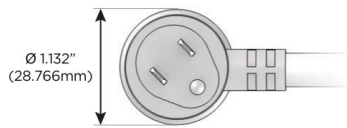

M-POWER-4T

AC POWER & DATA CONNECTIVITY SOLUTION

M-POWER-4TRZ-XAM6-RZAB

Specs:

Modules/Ports:

- **X** Switched AC
- **A** Tamper Resistant AC Receptacle
- **M** Double USB-A (Fast Charging Ports - 18W)
- **6** CAT 6

X A M 6