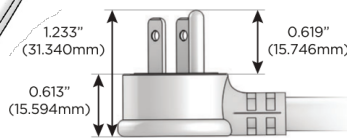

M-POWER-4T

AC POWER & DATA CONNECTIVITY SOLUTION

M-POWER-4TRZ-XAM6-RZAB

Specs:

Modules/Ports:

- **X** Switched AC
- **A** Tamper Resistant AC Receptacle
- **M** Double USB-A (Fast Charging Ports - 18W)
- **6** CAT 6

X A M 6