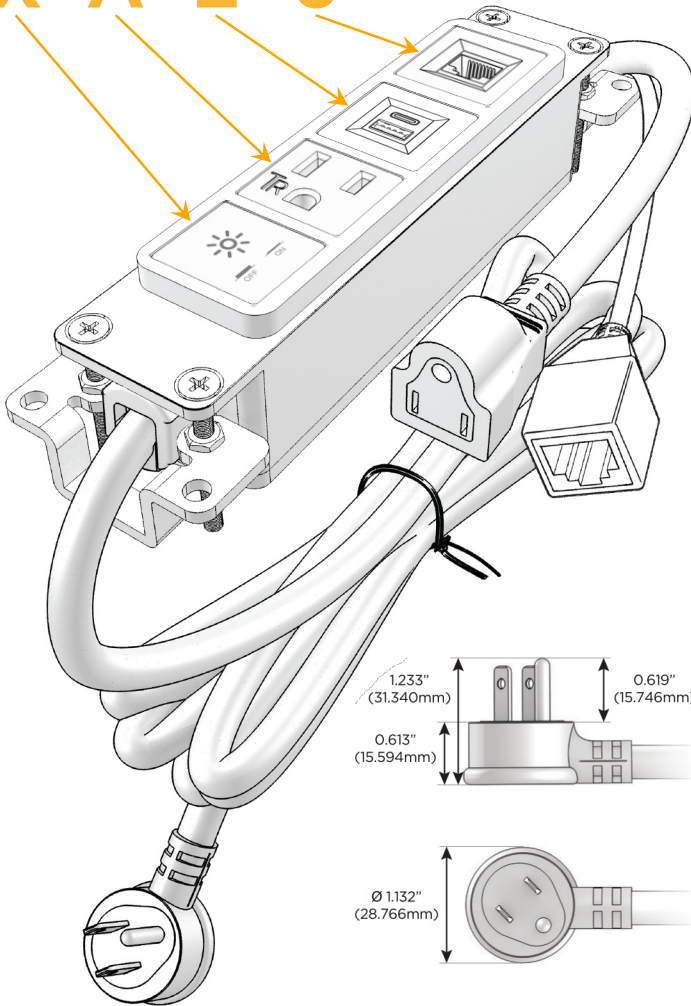

Bezel Finish: **UNICOLOR™ OIL RUBBED BRONZE (ABS)**

Custom Finishes Available M-POWER-4TRZ-XAE6-RZAB

Features:

Module/Port Options:

- A** Tamper Resistant AC Receptacle
- E** USB-A & USB-C (20W)
- M** Double USB-A (Fast Charging Ports - 18W)
- H** HDMI
- 6** CAT 6
- 12** RJ 12
- X** Switched AC
- Y** 3-Way Switch (Low Voltage)
- V** USB-C (45W High Speed Charging Port)
- S** USB-C (25W High Speed Charging Port)
- R** Switched AC (Rocker Switch)
- D** Dimmer Switch

Plug:

Supplied with Low Profile Flat 45° Angle 120 VAC Plug

Optional Standard Straight 120 VAC Plug

Optional Straight 120 VAC Pass-through Plug

- CLEAN, COMPACT DESIGN
- STREAMLINED
- LOW PROFILE
- SIDE-EXITING CORDS
- PLUG & PLAY
- 6' AC CORD & PLUG (FLAT PLUG STANDARD)
- CUSTOMIZABLE CONFIGURATIONS AND FINISHES
- UL LISTED FOR MOUNTING IN FURNITURE
- 15A

M-POWER-4T

AC POWER & DATA CONNECTIVITY SOLUTION

M-POWER-4TRZ-XAE6-RZAB

Specs:

Modules/Ports:

- X** Switched AC
- A** Tamper Resistant AC Receptacle
- E** USB-A & USB-C (20W)
- 6** CAT 6

X A E 6

Distributed by