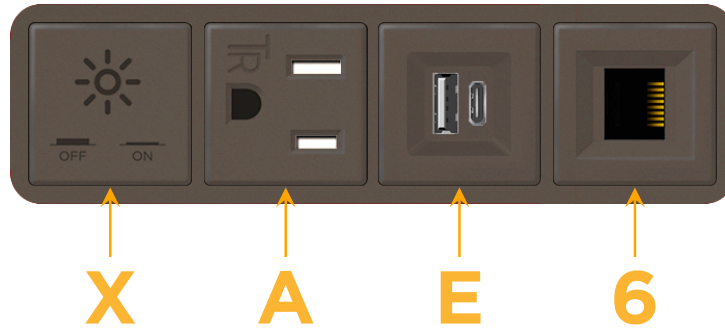

Bezel Finish: **UNICOLOR™ OIL RUBBED BRONZE (ABS)**

Custom Finishes Available M-POWER-4TRZ-XAE6-RZAB

Features:

Module/Port Options:

- A** Tamper Resistant AC Receptacle
- E** USB-A & USB-C (20W)
- M** Double USB-A (Fast Charging Ports - 18W)
- H** HDMI
- 6** CAT 6
- 12** RJ 12
- X** Switched AC
- Y** 3-Way Switch (Low Voltage)
- V** USB-C (45W High Speed Charging Port)
- S** USB-C (25W High Speed Charging Port)
- R** Switched AC (Rocker Switch)
- D** Dimmer Switch

Plug:

Supplied with Low Profile Flat 45° Angle 120 VAC Plug

Optional Standard Straight 120 VAC Plug

Optional Straight 120 VAC Pass-through Plug

- CLEAN, COMPACT DESIGN
- STREAMLINED
- LOW PROFILE
- SIDE-EXITING CORDS
- PLUG & PLAY
- 6' AC CORD & PLUG (FLAT PLUG STANDARD)
- CUSTOMIZABLE CONFIGURATIONS AND FINISHES
- UL LISTED FOR MOUNTING IN FURNITURE
- 15A

M-POWER-4T

AC POWER & DATA CONNECTIVITY SOLUTION

M-POWER-4TRZ-XAE6-RZAB

Specs:

Modules/Ports:

- X** Switched AC
- A** Tamper Resistant AC Receptacle
- E** USB-A & USB-C (20W)
- 6** CAT 6

X A E 6

Distributed by