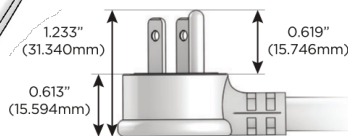

Plug:

Supplied with Low Profile Flat 45° Angle 120 VAC Plug

Optional Standard Straight 120 VAC Plug

Optional Straight 120 VAC Pass-through Plug

- CLEAN, COMPACT DESIGN
- STREAMLINED
- LOW PROFILE
- SIDE-EXITING CORDS
- PLUG & PLAY
- 6' AC CORD & PLUG (FLAT PLUG STANDARD)
- CUSTOMIZABLE CONFIGURATIONS AND FINISHES
- UL LISTED FOR MOUNTING IN FURNITURE
- 15A

M-POWER-4T

AC POWER & DATA CONNECTIVITY SOLUTION

M-POWER-4TRZ-XAE6-RZAB

Specs:

Modules/Ports:

- X** Switched AC
- A** Tamper Resistant AC Receptacle
- E** USB-A & USB-C (20W)
- 6** CAT 6

X A E 6

Distributed by