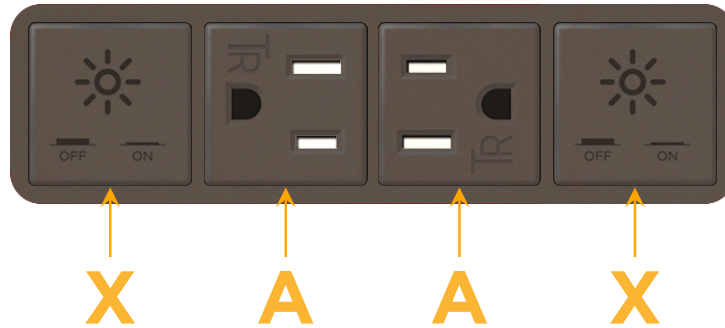

M-POWER-4T

AC POWER & DATA CONNECTIVITY SOLUTION

M-POWER-4TRZ-XAAX-RZAB

Distributed by

Mormax Company, Inc.

8 Westchester Plaza

Elmsford, NY 10523

914-699-0101

sales@mormax.com

mormax.com

Metro Light & Power's line of power & data solutions offers sophisticated design elements combined with greater ease of installation. Streamlined and low-profile, enhanced by side-exiting cords, our outlets advance the industry with their cutting edge look and feel. We believe flexibility is key, and we provide a variety of mounting options, including the ability to mount in limited spaces. Our outlets are available in many finishes and configurations, in addition to a custom color and finish capability for our clients.

Bezel Finish: **UNICOLOR™ OIL RUBBED BRONZE (ABS)**

Custom Finishes Available M-POWER-4TRZ-XAAX-RZAB

Features:

Module/Port Options:

- **A** Tamper Resistant AC Receptacle
- **E** USB-A & USB-C (20W)
- **M** Double USB-A (Fast Charging Ports - 18W)
- **H** HDMI
- **6** CAT 6
- **12** RJ 12
- **X** Switched AC
- **Y** 3-Way Switch (Low Voltage)
- **V** USB-C (45W High Speed Charging Port)
- **S** USB-C (25W High Speed Charging Port)
- **R** Switched AC (Rocker Switch)
- **D** Dimmer Switch

Plug:

Supplied with Low Profile Flat 45° Angle 120 VAC Plug

Optional Standard Straight 120 VAC Plug

Optional Straight 120 VAC Pass-through Plug

- CLEAN, COMPACT DESIGN
- STREAMLINED
- LOW PROFILE
- SIDE-EXITING CORDS
- PLUG & PLAY
- 6' AC CORD & PLUG (FLAT PLUG STANDARD)
- CUSTOMIZABLE CONFIGURATIONS AND FINISHES
- UL LISTED FOR MOUNTING IN FURNITURE
- 15A