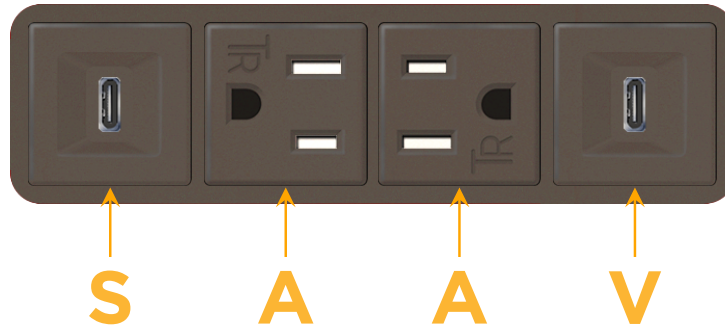

M-POWER-4T

AC POWER & DATA CONNECTIVITY SOLUTION

M-POWER-4TRZ-SAAV-RZAB

Distributed by

Mormax Company, Inc.

8 Westchester Plaza

Elmsford, NY 10523

914-699-0101

sales@mormax.com

mormax.com

Metro Light & Power's line of power & data solutions offers sophisticated design elements combined with greater ease of installation. Streamlined and low-profile, enhanced by side-exiting cords, our outlets advance the industry with their cutting edge look and feel. We believe flexibility is key, and we provide a variety of mounting options, including the ability to mount in limited spaces. Our outlets are available in many finishes and configurations, in addition to a custom color and finish capability for our clients.

Bezel Finish: **UNICOLOR™ OIL RUBBED BRONZE (ABS)**

Custom Finishes Available M-POWER-4TRZ-SAAV-RZAB

Features:

Module/Port Options:

- A Tamper Resistant AC Receptacle
- E USB-A & USB-C (20W)
- M Double USB-A (Fast Charging Ports - 18W)
- H HDMI
- 6 CAT 6
- 12 RJ 12
- X Switched AC
- Y 3-Way Switch (Low Voltage)
- V USB-C (45W High Speed Charging Port)
- S USB-C (25W High Speed Charging Port)
- R Switched AC (Rocker Switch)
- D Dimmer Switch

Plug:

Supplied with Low Profile Flat 45° Angle 120 VAC Plug

Optional Standard Straight 120 VAC Plug

Optional Straight 120 VAC Pass-through Plug

- CLEAN, COMPACT DESIGN
- STREAMLINED
- LOW PROFILE
- SIDE-EXITING CORDS
- PLUG & PLAY
- 6' AC CORD & PLUG (FLAT PLUG STANDARD)
- CUSTOMIZABLE CONFIGURATIONS AND FINISHES
- UL LISTED FOR MOUNTING IN FURNITURE
- 15A