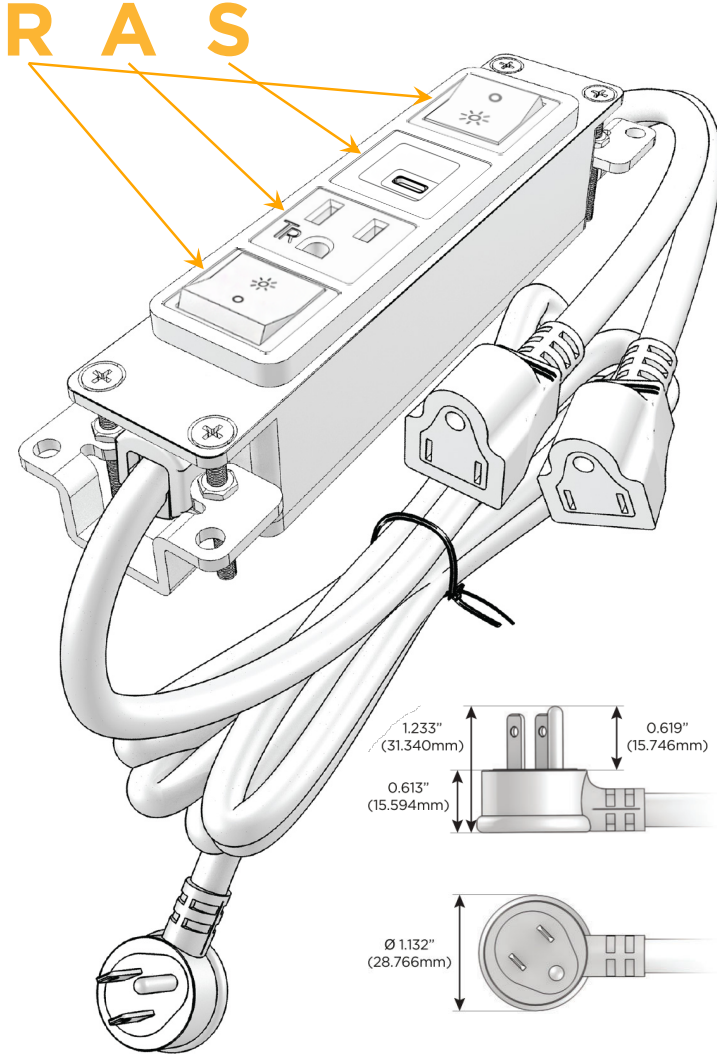

Bezel Finish: **UNICOLOR™ OIL RUBBED BRONZE (ABS)**

Custom Finishes Available M-POWER-4TRZ-RASR-RZAB

Features:

Module/Port Options:

- A** Tamper Resistant AC Receptacle
- E** USB-A & USB-C (20W)
- M** Double USB-A (Fast Charging Ports - 18W)
- H** HDMI
- 6** CAT 6
- 12** RJ 12
- X** Switched AC
- Y** 3-Way Switch (Low Voltage)
- V** USB-C (45W High Speed Charging Port)
- S** USB-C (25W High Speed Charging Port)
- R** Switched AC (Rocker Switch)
- D** Dimmer Switch

Plug:

Supplied with Low Profile Flat 45° Angle 120 VAC Plug

Optional Standard Straight 120 VAC Plug

Optional Straight 120 VAC Pass-through Plug

- CLEAN, COMPACT DESIGN
- STREAMLINED
- LOW PROFILE
- SIDE-EXITING CORDS
- PLUG & PLAY
- 6' AC CORD & PLUG (FLAT PLUG STANDARD)
- CUSTOMIZABLE CONFIGURATIONS AND FINISHES
- UL LISTED FOR MOUNTING IN FURNITURE
- 15A

M-POWER-4T

AC POWER & DATA CONNECTIVITY SOLUTION

M-POWER-4TRZ-RASR-RZAB

Specs:

Modules/Ports:

- R** Switched AC (Rocker Switch)
- A** Tamper Resistant AC Receptacle
- S** USB-C (25W High Speed Charging Port)