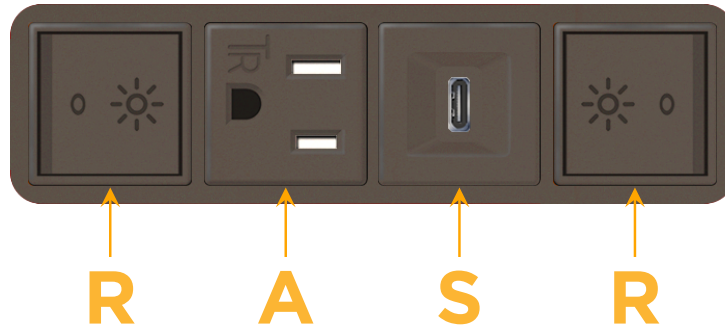

Bezel Finish: **UNICOLOR™ OIL RUBBED BRONZE (ABS)**

Custom Finishes Available M-POWER-4TRZ-RASR-RZAB

Features:

Module/Port Options:

- A** Tamper Resistant AC Receptacle
- E** USB-A & USB-C (20W)
- M** Double USB-A (Fast Charging Ports - 18W)
- H** HDMI
- 6** CAT 6
- 12** RJ 12
- X** Switched AC
- Y** 3-Way Switch (Low Voltage)
- V** USB-C (45W High Speed Charging Port)
- S** USB-C (25W High Speed Charging Port)
- R** Switched AC (Rocker Switch)
- D** Dimmer Switch

Plug:

Supplied with Low Profile Flat 45° Angle 120 VAC Plug

Optional Standard Straight 120 VAC Plug

Optional Straight 120 VAC Pass-through Plug

- CLEAN, COMPACT DESIGN
- STREAMLINED
- LOW PROFILE
- SIDE-EXITING CORDS
- PLUG & PLAY
- 6' AC CORD & PLUG (FLAT PLUG STANDARD)
- CUSTOMIZABLE CONFIGURATIONS AND FINISHES
- UL LISTED FOR MOUNTING IN FURNITURE
- 15A

M-POWER-4T

AC POWER & DATA CONNECTIVITY SOLUTION

M-POWER-4TRZ-RASR-RZAB

Specs:

Modules/Ports:

- R** Switched AC (Rocker Switch)
- A** Tamper Resistant AC Receptacle
- S** USB-C (25W High Speed Charging Port)