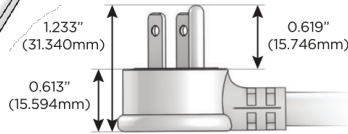

M-POWER-4T

AC POWER & DATA CONNECTIVITY SOLUTION

M-POWER-4TRZ-RASR-RZAB

Specs:

Modules/Ports:

- R** Switched AC (Rocker Switch)
- A** Tamper Resistant AC Receptacle
- S** USB-C (25W High Speed Charging Port)