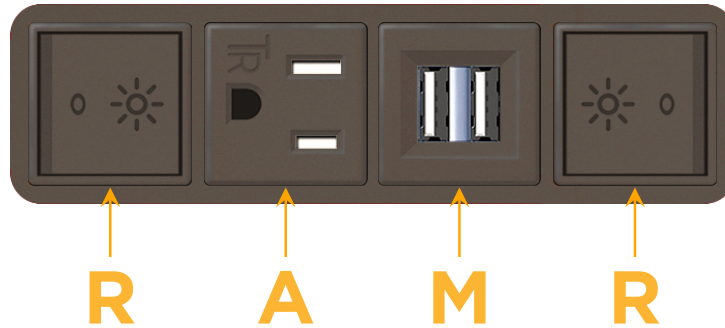

M-POWER-4T

AC POWER & DATA CONNECTIVITY SOLUTION

M-POWER-4TRZ-RAMR-RZAB

Distributed by

Mormax Company, Inc.

8 Westchester Plaza

Elmsford, NY 10523

914-699-0101

sales@mormax.com

mormax.com

Metro Light & Power's line of power & data solutions offers sophisticated design elements combined with greater ease of installation. Streamlined and low-profile, enhanced by side-exiting cords, our outlets advance the industry with their cutting edge look and feel. We believe flexibility is key, and we provide a variety of mounting options, including the ability to mount in limited spaces. Our outlets are available in many finishes and configurations, in addition to a custom color and finish capability for our clients.

Bezel Finish: **UNICOLOR™ OIL RUBBED BRONZE (ABS)**

Custom Finishes Available M-POWER-4TRZ-RAMR-RZAB

Features:

Module/Port Options:

- **A** Tamper Resistant AC Receptacle
- **E** USB-A & USB-C (20W)
- **M** Double USB-A (Fast Charging Ports - 18W)
- **H** HDMI
- **6** CAT 6
- **12** RJ 12
- **X** Switched AC
- **Y** 3-Way Switch (Low Voltage)
- **V** USB-C (45W High Speed Charging Port)
- **S** USB-C (25W High Speed Charging Port)
- **R** Switched AC (Rocker Switch)
- **D** Dimmer Switch

Plug:

Supplied with Low Profile Flat 45° Angle 120 VAC Plug

Optional Standard Straight 120 VAC Plug

Optional Straight 120 VAC Pass-through Plug

- CLEAN, COMPACT DESIGN
- STREAMLINED
- LOW PROFILE
- SIDE-EXITING CORDS
- PLUG & PLAY
- 6' AC CORD & PLUG (FLAT PLUG STANDARD)
- CUSTOMIZABLE CONFIGURATIONS AND FINISHES
- UL LISTED FOR MOUNTING IN FURNITURE
- 15A