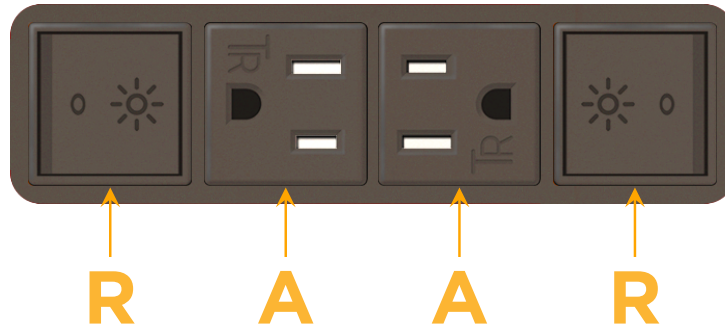

Bezel Finish: **UNICOLOR™ OIL RUBBED BRONZE (ABS)**

Custom Finishes Available M-POWER-4TRZ-RAAR-RZAB

Features:

Module/Port Options:

- A** Tamper Resistant AC Receptacle
- E** USB-A & USB-C (20W)
- M** Double USB-A (Fast Charging Ports - 18W)
- H** HDMI
- 6** CAT 6
- 12** RJ 12
- X** Switched AC
- Y** 3-Way Switch (Low Voltage)
- V** USB-C (45W High Speed Charging Port)
- S** USB-C (25W High Speed Charging Port)
- R** Switched AC (Rocker Switch)
- D** Dimmer Switch

Plug:

Supplied with Low Profile Flat 45° Angle 120 VAC Plug

Optional Standard Straight 120 VAC Plug

Optional Straight 120 VAC Pass-through Plug

- CLEAN, COMPACT DESIGN
- STREAMLINED
- LOW PROFILE
- SIDE-EXITING CORDS
- PLUG & PLAY
- 6' AC CORD & PLUG (FLAT PLUG STANDARD)
- CUSTOMIZABLE CONFIGURATIONS AND FINISHES
- UL LISTED FOR MOUNTING IN FURNITURE
- 15A

M-POWER-4T

AC POWER & DATA CONNECTIVITY SOLUTION

M-POWER-4TRZ-RAAR-RZAB

Specs:

Modules/Ports:

- R** Switched AC (Rocker Switch)
- A** Tamper Resistant AC Receptacle

Distributed by

Mormax Company, Inc.