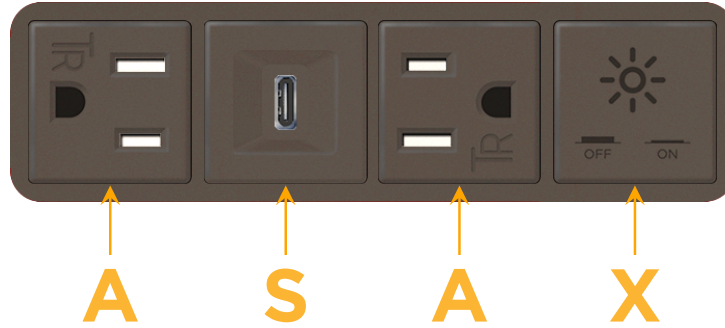

Bezel Finish: **UNICOLOR™ OIL RUBBED BRONZE (ABS)**

Custom Finishes Available M-POWER-4TRZ-ASAX-RZAB

Features:

Module/Port Options:

- A** Tamper Resistant AC Receptacle
- E** USB-A & USB-C (20W)
- M** Double USB-A (Fast Charging Ports - 18W)
- H** HDMI
- 6** CAT 6
- 12** RJ 12
- X** Switched AC
- Y** 3-Way Switch (Low Voltage)
- V** USB-C (45W High Speed Charging Port)
- S** USB-C (25W High Speed Charging Port)
- R** Switched AC (Rocker Switch)
- D** Dimmer Switch

Plug:

Supplied with Low Profile Flat 45° Angle 120 VAC Plug

Optional Standard Straight 120 VAC Plug

Optional Straight 120 VAC Pass-through Plug

- CLEAN, COMPACT DESIGN
- STREAMLINED
- LOW PROFILE
- SIDE-EXITING CORDS
- PLUG & PLAY
- 6' AC CORD & PLUG (FLAT PLUG STANDARD)
- CUSTOMIZABLE CONFIGURATIONS AND FINISHES
- UL LISTED FOR MOUNTING IN FURNITURE
- 15A

M-POWER-4T

AC POWER & DATA CONNECTIVITY SOLUTION

M-POWER-4TRZ-ASAX-RZAB

Specs:

Modules/Ports:

- A** Tamper Resistant AC Receptacle
- S** USB-C (25W High Speed Charging Port)
- X** Switched AC

Distributed by