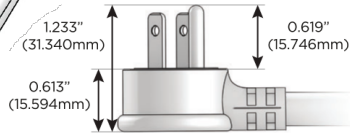

M-POWER-4T

AC POWER & DATA CONNECTIVITY SOLUTION

M-POWER-4TRZ-ASAX-RZAB

Specs:

Modules/Ports:

- A** Tamper Resistant AC Receptacle
- S** USB-C (25W High Speed Charging Port)
- X** Switched AC

Distributed by