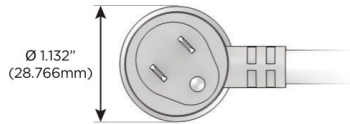

Plug:

Supplied with Low Profile Flat 45° Angle 120 VAC Plug

Optional Standard Straight 120 VAC Plug

Optional Straight 120 VAC Pass-through Plug

- CLEAN, COMPACT DESIGN
- STREAMLINED
- LOW PROFILE
- SIDE-EXITING CORDS
- PLUG & PLAY
- 6' AC CORD & PLUG (FLAT PLUG STANDARD)
- CUSTOMIZABLE CONFIGURATIONS AND FINISHES
- UL LISTED FOR MOUNTING IN FURNITURE
- 15A

M-POWER-4T

AC POWER & DATA CONNECTIVITY SOLUTION

M-POWER-4TRZ-ASAX-RZAB

Specs:

Modules/Ports:

- A** Tamper Resistant AC Receptacle
- S** USB-C (25W High Speed Charging Port)
- X** Switched AC

Distributed by