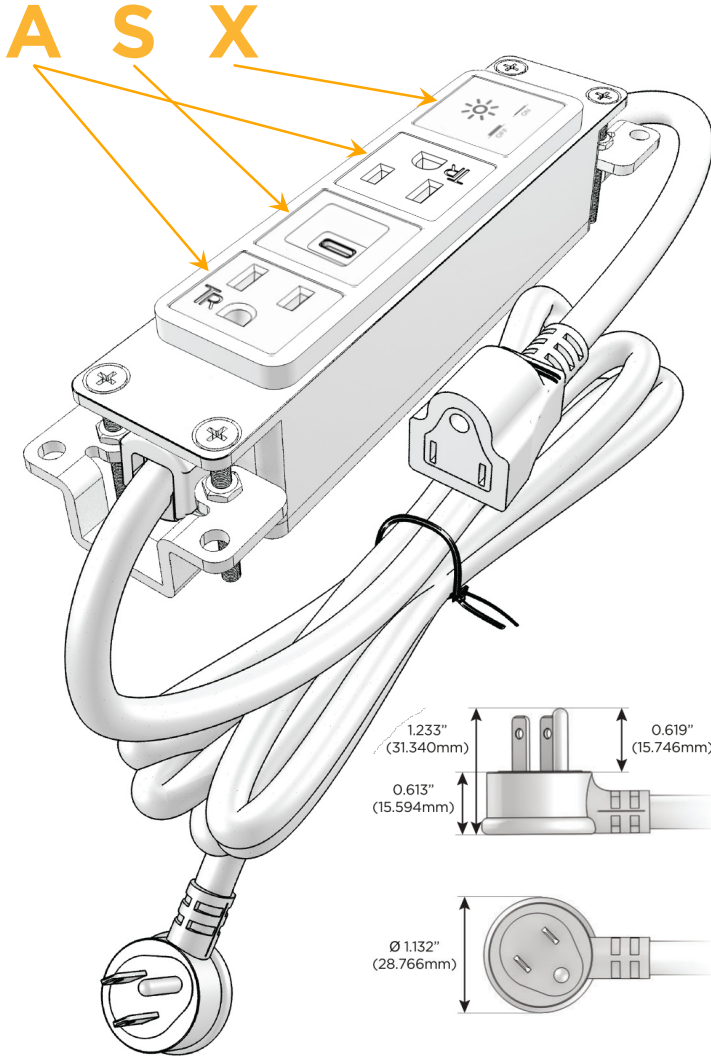

Bezel Finish: **UNICOLOR™ OIL RUBBED BRONZE (ABS)**

Custom Finishes Available M-POWER-4TRZ-ASAX-RZAB

Features:

Module/Port Options:

- A** Tamper Resistant AC Receptacle
- E** USB-A & USB-C (20W)
- M** Double USB-A (Fast Charging Ports - 18W)
- H** HDMI
- 6** CAT 6
- 12** RJ 12
- X** Switched AC
- Y** 3-Way Switch (Low Voltage)
- V** USB-C (45W High Speed Charging Port)
- S** USB-C (25W High Speed Charging Port)
- R** Switched AC (Rocker Switch)
- D** Dimmer Switch

Plug:

Supplied with Low Profile Flat 45° Angle 120 VAC Plug

Optional Standard Straight 120 VAC Plug

Optional Straight 120 VAC Pass-through Plug

- CLEAN, COMPACT DESIGN
- STREAMLINED
- LOW PROFILE
- SIDE-EXITING CORDS
- PLUG & PLAY
- 6' AC CORD & PLUG (FLAT PLUG STANDARD)
- CUSTOMIZABLE CONFIGURATIONS AND FINISHES
- UL LISTED FOR MOUNTING IN FURNITURE
- 15A

M-POWER-4T

AC POWER & DATA CONNECTIVITY SOLUTION

M-POWER-4TRZ-ASAX-RZAB

Specs:

Modules/Ports:

- A** Tamper Resistant AC Receptacle
- S** USB-C (25W High Speed Charging Port)
- X** Switched AC

Distributed by