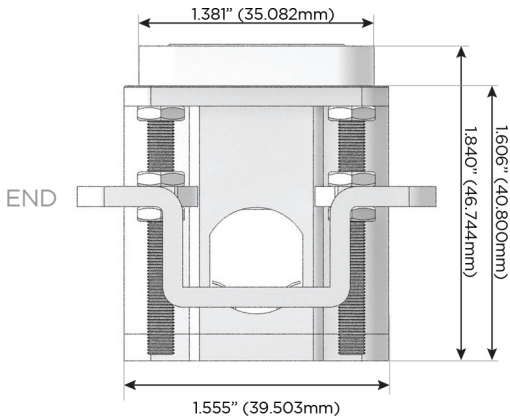

M-POWER-4T

AC POWER & DATA CONNECTIVITY SOLUTION

M-POWER-4TRZ-ASAR-RZAB

Specs:

Modules/Ports:

- **A** Tamper Resistant AC Receptacle
- **S** USB-C (25W High Speed Charging Port)
- **R** Switched AC (Rocker Switch)

A S R

TOP

Distributed by

Mormax Company, Inc.

8 Westchester Plaza

Elmsford, NY 10523

914-699-0101

sales@mormax.com

mormax.com