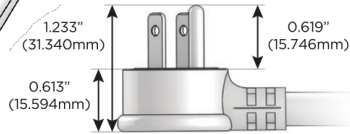

M-POWER-4T

AC POWER & DATA CONNECTIVITY SOLUTION

M-POWER-4TRZ-ASAR-RZAB

Specs:

Modules/Ports:

- **A** Tamper Resistant AC Receptacle
- **S** USB-C (25W High Speed Charging Port)
- **R** Switched AC (Rocker Switch)

A S R