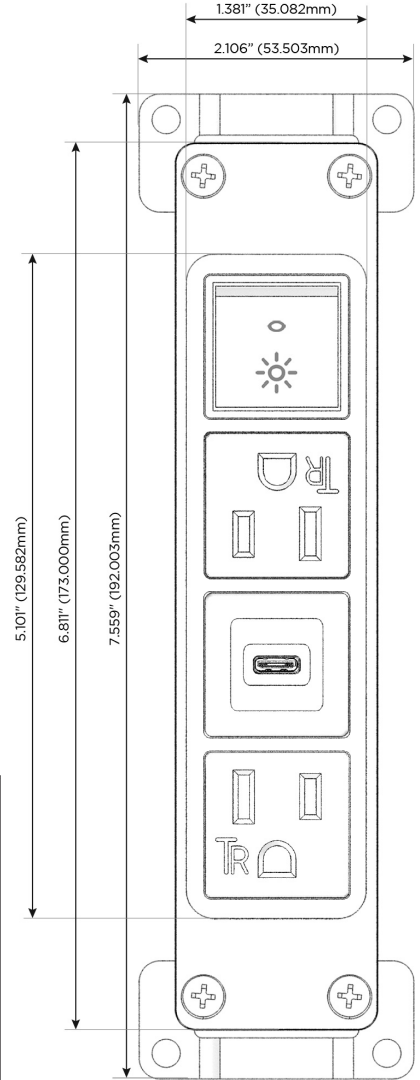

M-POWER-4T

AC POWER & DATA CONNECTIVITY SOLUTION

M-POWER-4TRZ-ASAR-RZAB

Specs:

Modules/Ports:

- **A** Tamper Resistant AC Receptacle
- **S** USB-C (25W High Speed Charging Port)
- **R** Switched AC (Rocker Switch)

A S R

TOP

Distributed by

Mormax Company, Inc.

8 Westchester Plaza

Elmsford, NY 10523

914-699-0101

sales@mormax.com

mormax.com