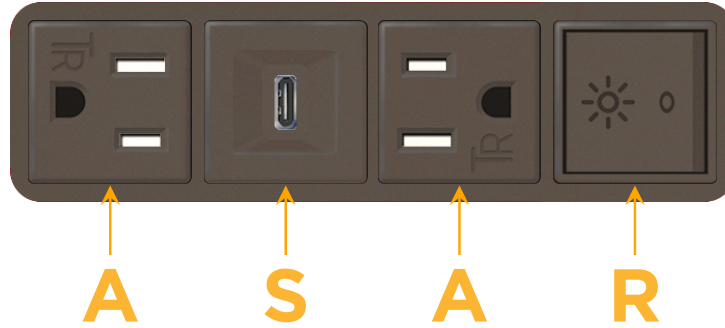

M-POWER-4T

AC POWER & DATA CONNECTIVITY SOLUTION

M-POWER-4TRZ-ASAR-RZAB

Distributed by

Mormax Company, Inc.

8 Westchester Plaza

Elmsford, NY 10523

914-699-0101

sales@mormax.com

mormax.com

Metro Light & Power's line of power & data solutions offers sophisticated design elements combined with greater ease of installation. Streamlined and low-profile, enhanced by side-exiting cords, our outlets advance the industry with their cutting edge look and feel. We believe flexibility is key, and we provide a variety of mounting options, including the ability to mount in limited spaces. Our outlets are available in many finishes and configurations, in addition to a custom color and finish capability for our clients.

Bezel Finish: **UNICOLOR™ OIL RUBBED BRONZE (ABS)**

Custom Finishes Available M-POWER-4TRZ-ASAR-RZAB

Features:

Module/Port Options:

- **A** Tamper Resistant AC Receptacle
- **E** USB-A & USB-C (20W)
- **M** Double USB-A (Fast Charging Ports - 18W)
- **H** HDMI
- **6** CAT 6
- **12** RJ 12
- **X** Switched AC
- **Y** 3-Way Switch (Low Voltage)
- **V** USB-C (45W High Speed Charging Port)
- **S** USB-C (25W High Speed Charging Port)
- **R** Switched AC (Rocker Switch)
- **D** Dimmer Switch

Plug:

Supplied with Low Profile Flat 45° Angle 120 VAC Plug

Optional Standard Straight 120 VAC Plug

Optional Straight 120 VAC Pass-through Plug

- CLEAN, COMPACT DESIGN
- STREAMLINED
- LOW PROFILE
- SIDE-EXITING CORDS
- PLUG & PLAY
- 6' AC CORD & PLUG (FLAT PLUG STANDARD)
- CUSTOMIZABLE CONFIGURATIONS AND FINISHES
- UL LISTED FOR MOUNTING IN FURNITURE
- 15A