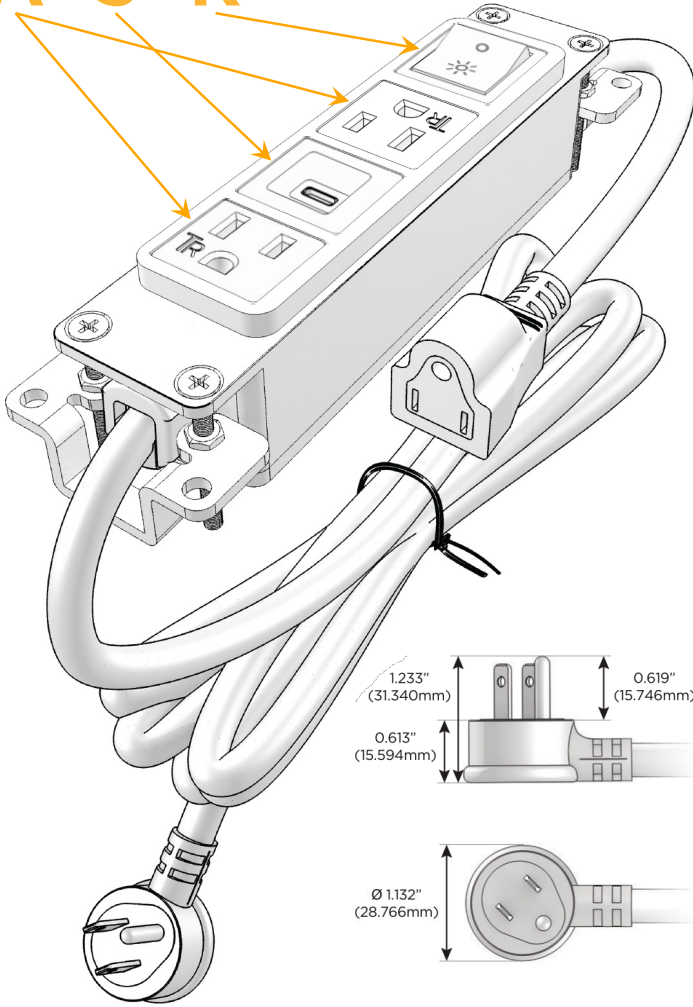

M-POWER-4T

AC POWER & DATA CONNECTIVITY SOLUTION

M-POWER-4TRZ-ASAR-RZAB

Specs:

Modules/Ports:

- **A** Tamper Resistant AC Receptacle
- **S** USB-C (25W High Speed Charging Port)
- **R** Switched AC (Rocker Switch)

A S R