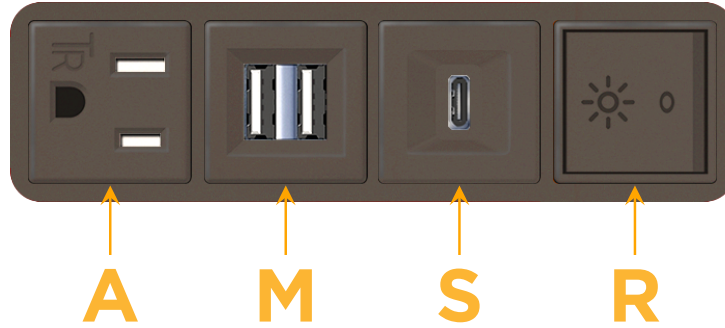

Bezel Finish: **UNICOLOR™ OIL RUBBED BRONZE (ABS)**

Custom Finishes Available M-POWER-4TRZ-AMSR-RZAB

Features:

Module/Port Options:

- A** Tamper Resistant AC Receptacle
- E** USB-A & USB-C (20W)
- M** Double USB-A (Fast Charging Ports - 18W)
- H** HDMI
- 6** CAT 6
- 12** RJ 12
- X** Switched AC
- Y** 3-Way Switch (Low Voltage)
- V** USB-C (45W High Speed Charging Port)
- S** USB-C (25W High Speed Charging Port)
- R** Switched AC (Rocker Switch)
- D** Dimmer Switch

Plug:

Supplied with Low Profile Flat 45° Angle 120 VAC Plug

Optional Standard Straight 120 VAC Plug

Optional Straight 120 VAC Pass-through Plug

- CLEAN, COMPACT DESIGN
- STREAMLINED
- LOW PROFILE
- SIDE-EXITING CORDS
- PLUG & PLAY
- 6' AC CORD & PLUG (FLAT PLUG STANDARD)
- CUSTOMIZABLE CONFIGURATIONS AND FINISHES
- UL LISTED FOR MOUNTING IN FURNITURE
- 15A

M-POWER-4T

AC POWER & DATA CONNECTIVITY SOLUTION

M-POWER-4TRZ-AMSR-RZAB

Specs:

Modules/Ports:

- A** Tamper Resistant AC Receptacle
- M** Double USB-A (Fast Charging Ports - 18W)
- S** USB-C (25W High Speed Charging Port)
- R** Switched AC (Rocker Switch)