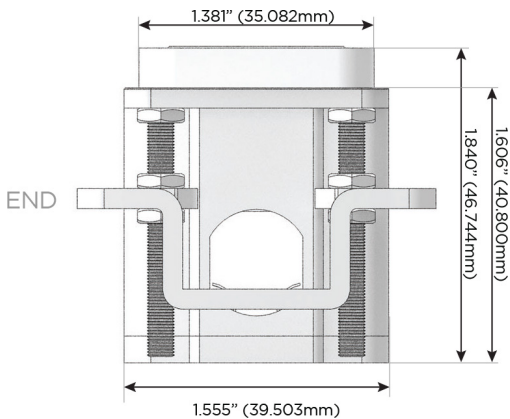

Plug:

Supplied with Low Profile Flat 45° Angle 120 VAC Plug

Optional Standard Straight 120 VAC Plug

Optional Straight 120 VAC Pass-through Plug

- CLEAN, COMPACT DESIGN
- STREAMLINED
- LOW PROFILE
- SIDE-EXITING CORDS
- PLUG & PLAY
- 6' AC CORD & PLUG (FLAT PLUG STANDARD)
- CUSTOMIZABLE CONFIGURATIONS AND FINISHES
- UL LISTED FOR MOUNTING IN FURNITURE
- 15A

M-POWER-4T

AC POWER & DATA CONNECTIVITY SOLUTION

M-POWER-4TRZ-AMSR-RZAB

Specs:

Modules/Ports:

- A** Tamper Resistant AC Receptacle
- M** Double USB-A (Fast Charging Ports - 18W)
- S** USB-C (25W High Speed Charging Port)
- R** Switched AC (Rocker Switch)