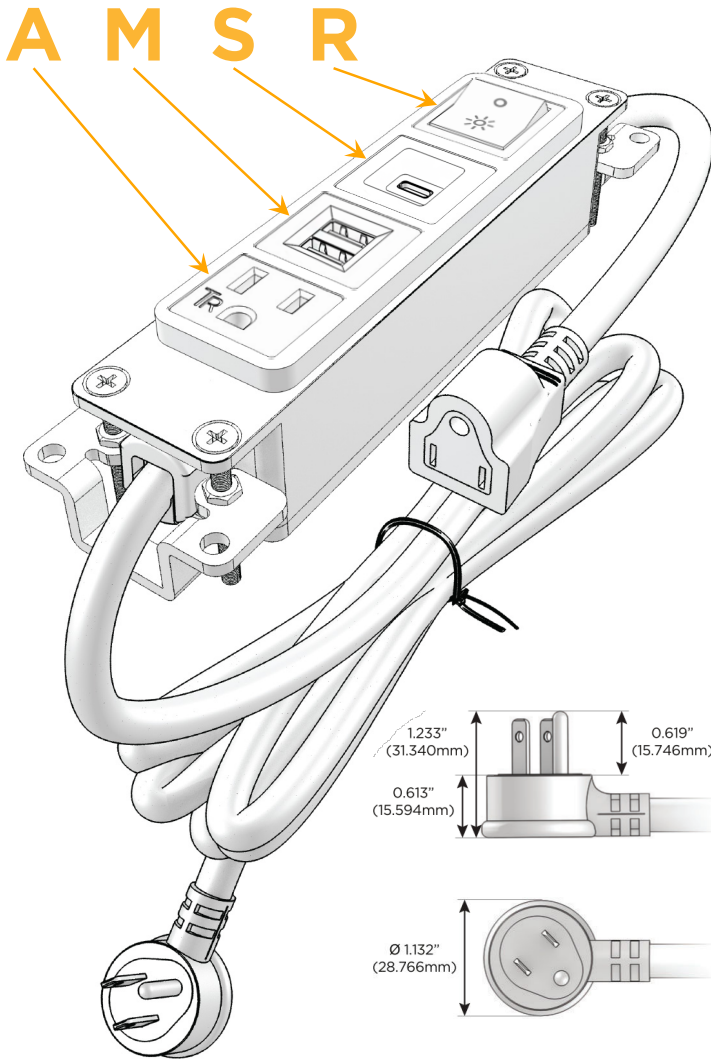

Bezel Finish: **UNICOLOR™ OIL RUBBED BRONZE (ABS)**

Custom Finishes Available M-POWER-4TRZ-AMSR-RZAB

Features:

Module/Port Options:

- A** Tamper Resistant AC Receptacle
- E** USB-A & USB-C (20W)
- M** Double USB-A (Fast Charging Ports - 18W)
- H** HDMI
- 6** CAT 6
- 12** RJ 12
- X** Switched AC
- Y** 3-Way Switch (Low Voltage)
- V** USB-C (45W High Speed Charging Port)
- S** USB-C (25W High Speed Charging Port)
- R** Switched AC (Rocker Switch)
- D** Dimmer Switch

Plug:

Supplied with Low Profile Flat 45° Angle 120 VAC Plug

Optional Standard Straight 120 VAC Plug

Optional Straight 120 VAC Pass-through Plug

- CLEAN, COMPACT DESIGN
- STREAMLINED
- LOW PROFILE
- SIDE-EXITING CORDS
- PLUG & PLAY
- 6' AC CORD & PLUG (FLAT PLUG STANDARD)
- CUSTOMIZABLE CONFIGURATIONS AND FINISHES
- UL LISTED FOR MOUNTING IN FURNITURE
- 15A

M-POWER-4T

AC POWER & DATA CONNECTIVITY SOLUTION

M-POWER-4TRZ-AMSR-RZAB

Specs:

Modules/Ports:

- A** Tamper Resistant AC Receptacle
- M** Double USB-A (Fast Charging Ports - 18W)
- S** USB-C (25W High Speed Charging Port)
- R** Switched AC (Rocker Switch)