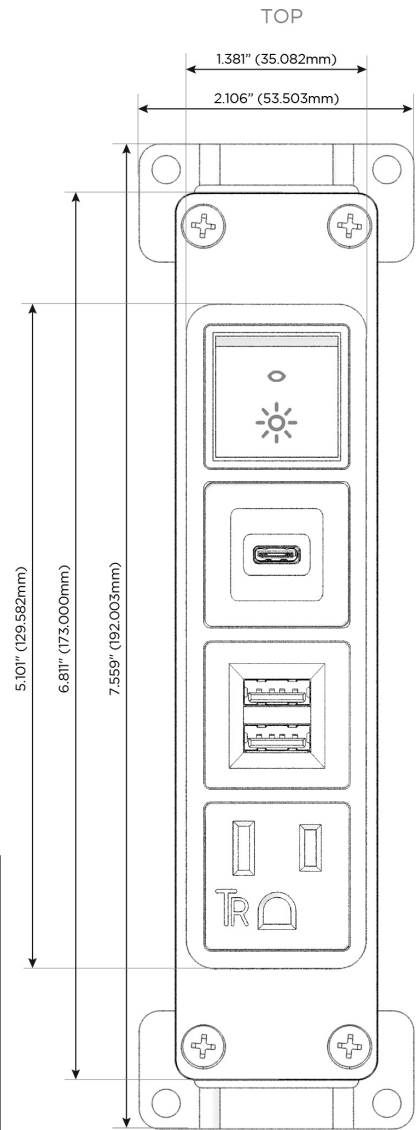

Bezel Finish: **UNICOLOR™ OIL RUBBED BRONZE (ABS)**

Custom Finishes Available M-POWER-4TRZ-AMSR-RZAB

Features:

Module/Port Options:

- A** Tamper Resistant AC Receptacle
- E** USB-A & USB-C (20W)
- M** Double USB-A (Fast Charging Ports - 18W)
- H** HDMI
- 6** CAT 6
- 12** RJ 12
- X** Switched AC
- Y** 3-Way Switch (Low Voltage)
- V** USB-C (45W High Speed Charging Port)
- S** USB-C (25W High Speed Charging Port)
- R** Switched AC (Rocker Switch)
- D** Dimmer Switch

Plug:

Supplied with Low Profile Flat 45° Angle 120 VAC Plug

Optional Standard Straight 120 VAC Plug

Optional Straight 120 VAC Pass-through Plug

- CLEAN, COMPACT DESIGN
- STREAMLINED
- LOW PROFILE
- SIDE-EXITING CORDS
- PLUG & PLAY
- 6' AC CORD & PLUG (FLAT PLUG STANDARD)
- CUSTOMIZABLE CONFIGURATIONS AND FINISHES
- UL LISTED FOR MOUNTING IN FURNITURE
- 15A

M-POWER-4T

AC POWER & DATA CONNECTIVITY SOLUTION

M-POWER-4TRZ-AMSR-RZAB

Specs:

Modules/Ports:

- A** Tamper Resistant AC Receptacle
- M** Double USB-A (Fast Charging Ports - 18W)
- S** USB-C (25W High Speed Charging Port)
- R** Switched AC (Rocker Switch)