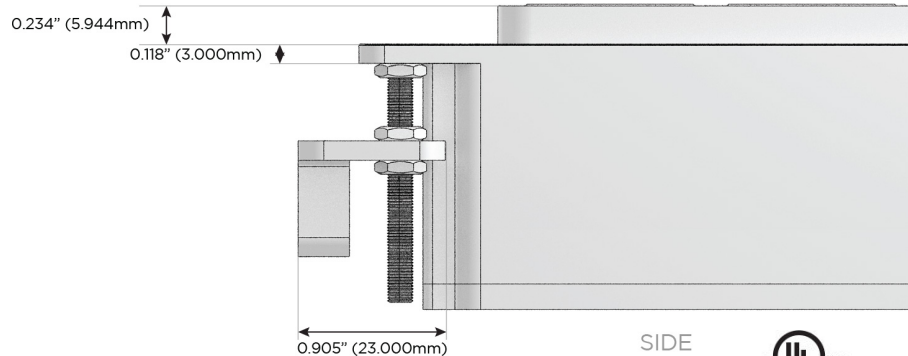

M-POWER-4T

AC POWER & DATA CONNECTIVITY SOLUTION

M-POWER-4TRZ-AMSR-RZAB

Specs:

Modules/Ports:

- A** Tamper Resistant AC Receptacle
- M** Double USB-A (Fast Charging Ports - 18W)
- S** USB-C (25W High Speed Charging Port)
- R** Switched AC (Rocker Switch)