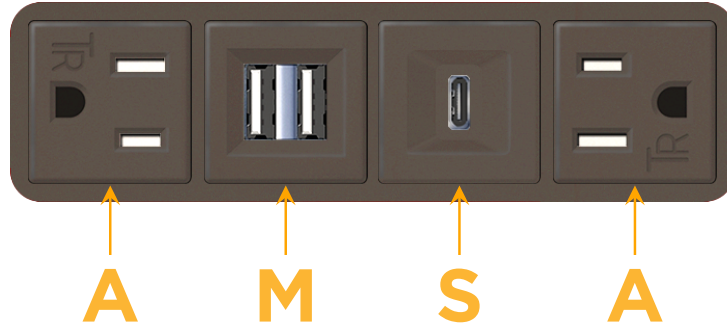

Bezel Finish: **UNICOLOR™ OIL RUBBED BRONZE (ABS)**

Custom Finishes Available M-POWER-4TRZ-AMSA-RZAB

Features:

Module/Port Options:

- A** Tamper Resistant AC Receptacle
- E** USB-A & USB-C (20W)
- M** Double USB-A (Fast Charging Ports - 18W)
- H** HDMI
- 6** CAT 6
- 12** RJ 12
- X** Switched AC
- Y** 3-Way Switch (Low Voltage)
- V** USB-C (45W High Speed Charging Port)
- S** USB-C (25W High Speed Charging Port)
- R** Switched AC (Rocker Switch)
- D** Dimmer Switch

Plug:

Supplied with Low Profile Flat 45° Angle 120 VAC Plug

Optional Standard Straight 120 VAC Plug

Optional Straight 120 VAC Pass-through Plug

- CLEAN, COMPACT DESIGN
- STREAMLINED
- LOW PROFILE
- SIDE-EXITING CORDS
- PLUG & PLAY
- 6' AC CORD & PLUG (FLAT PLUG STANDARD)
- CUSTOMIZABLE CONFIGURATIONS AND FINISHES
- UL LISTED FOR MOUNTING IN FURNITURE
- 15A

M-POWER-4T

AC POWER & DATA CONNECTIVITY SOLUTION

M-POWER-4TRZ-AMSA-RZAB

Specs:

Modules/Ports:

- A** Tamper Resistant AC Receptacle
- M** Double USB-A (Fast Charging Ports - 18W)
- S** USB-C (25W High Speed Charging Port)