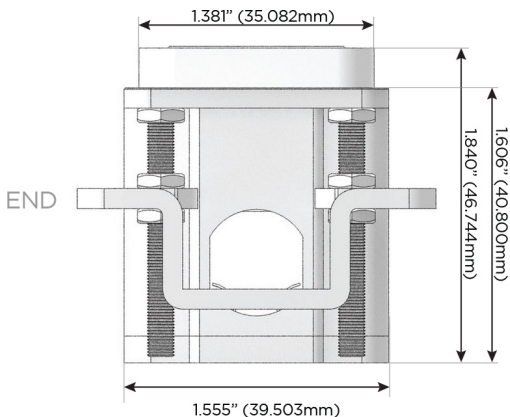

M-POWER-4T

AC POWER & DATA CONNECTIVITY SOLUTION

M-POWER-4TRZ-AMSA-RZAB

Specs:

Modules/Ports:

- **A** Tamper Resistant AC Receptacle
- **M** Double USB-A (Fast Charging Ports - 18W)
- **S** USB-C (25W High Speed Charging Port)

A M S

TOP

Distributed by

Mormax Company, Inc.

8 Westchester Plaza

Elmsford, NY 10523

914-699-0101

sales@mormax.com

mormax.com