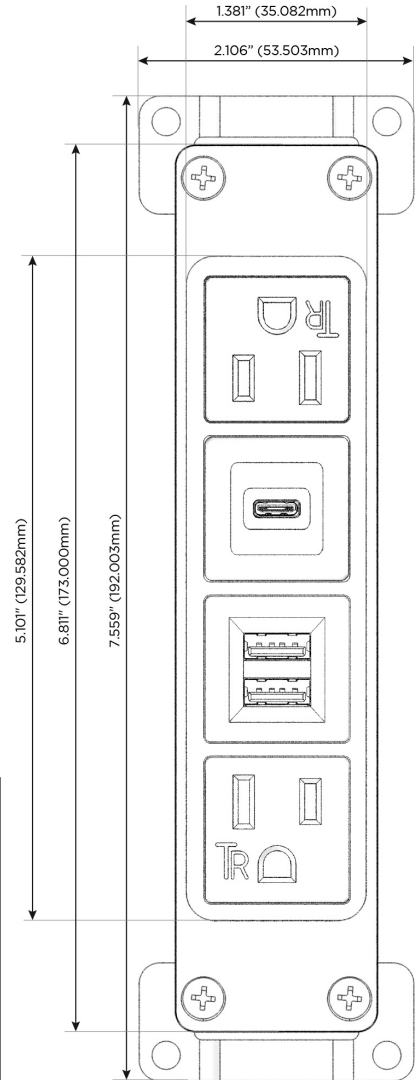

M-POWER-4T

AC POWER & DATA CONNECTIVITY SOLUTION

M-POWER-4TRZ-AMSA-RZAB

Specs:

Modules/Ports:

- **A** Tamper Resistant AC Receptacle
- **M** Double USB-A (Fast Charging Ports - 18W)
- **S** USB-C (25W High Speed Charging Port)

A M S

TOP

Distributed by

Mormax Company, Inc.

8 Westchester Plaza

Elmsford, NY 10523

914-699-0101

sales@mormax.com

mormax.com