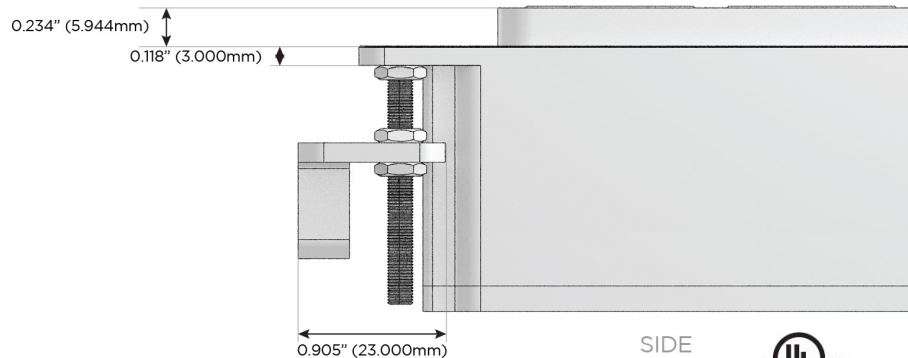

M-POWER-4T

AC POWER & DATA CONNECTIVITY SOLUTION

M-POWER-4TRZ-AMSA-RZAB

Specs:

Modules/Ports:

- **A** Tamper Resistant AC Receptacle
- **M** Double USB-A (Fast Charging Ports - 18W)
- **S** USB-C (25W High Speed Charging Port)

A M S

TOP

Distributed by

Mormax Company, Inc.

8 Westchester Plaza

Elmsford, NY 10523

914-699-0101

sales@mormax.com

mormax.com