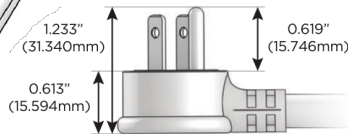

M-POWER-4T

AC POWER & DATA CONNECTIVITY SOLUTION

M-POWER-4TRZ-AMSA-RZAB

Specs:

Modules/Ports:

- **A** Tamper Resistant AC Receptacle
- **M** Double USB-A (Fast Charging Ports - 18W)
- **S** USB-C (25W High Speed Charging Port)

A M S