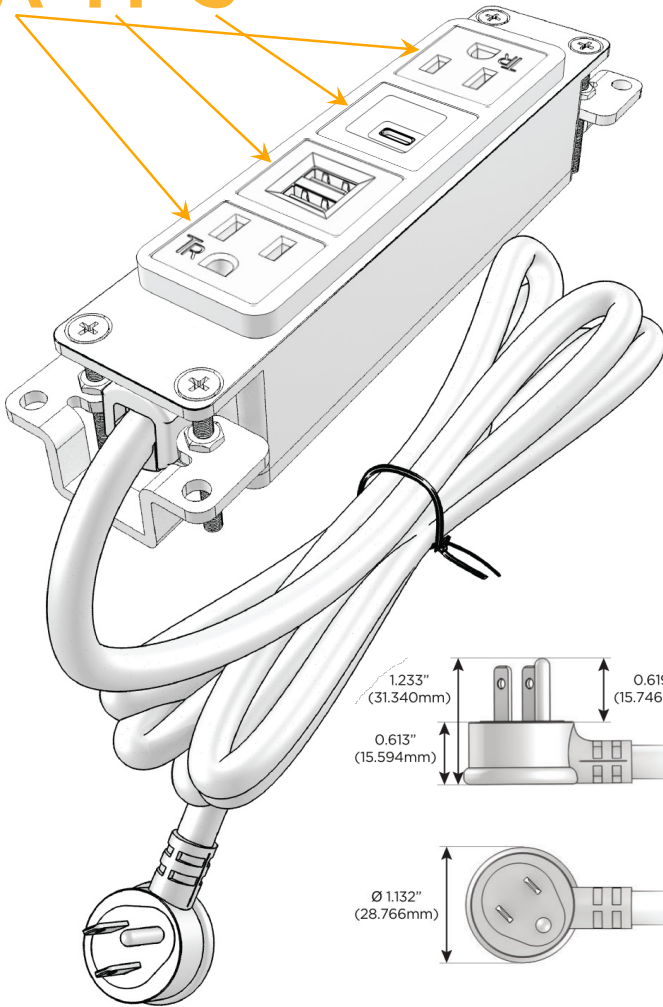

M-POWER-4T

AC POWER & DATA CONNECTIVITY SOLUTION

M-POWER-4TRZ-AMSA-RZAB

Specs:

Modules/Ports:

- **A** Tamper Resistant AC Receptacle
- **M** Double USB-A (Fast Charging Ports - 18W)
- **S** USB-C (25W High Speed Charging Port)

A M S