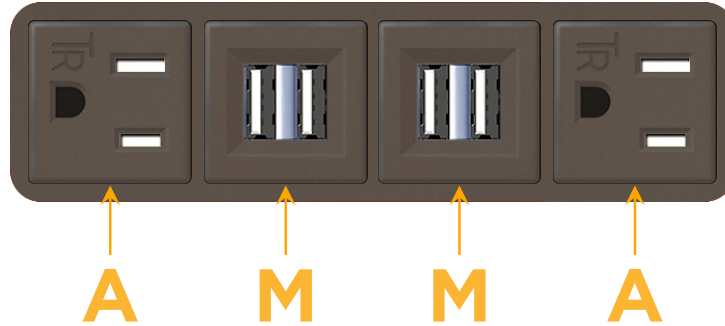

Bezel Finish: **UNICOLOR™ OIL RUBBED BRONZE (ABS)**

Custom Finishes Available M-POWER-4TRZ-AMMA-RZAB

Features:

Module/Port Options:

- A** Tamper Resistant AC Receptacle
- E** USB-A & USB-C (20W)
- M** Double USB-A (Fast Charging Ports - 18W)
- H** HDMI
- 6** CAT 6
- 12** RJ 12
- X** Switched AC
- Y** 3-Way Switch (Low Voltage)
- V** USB-C (45W High Speed Charging Port)
- S** USB-C (25W High Speed Charging Port)
- R** Switched AC (Rocker Switch)
- D** Dimmer Switch

Plug:

Supplied with Low Profile Flat 45° Angle 120 VAC Plug

Optional Standard Straight 120 VAC Plug

Optional Straight 120 VAC Pass-through Plug

- CLEAN, COMPACT DESIGN
- STREAMLINED
- LOW PROFILE
- SIDE-EXITING CORDS
- PLUG & PLAY
- 6' AC CORD & PLUG (FLAT PLUG STANDARD)
- CUSTOMIZABLE CONFIGURATIONS AND FINISHES
- UL LISTED FOR MOUNTING IN FURNITURE
- 15A

M-POWER-4T

AC POWER & DATA CONNECTIVITY SOLUTION

M-POWER-4TRZ-AMMA-RZAB

Specs:

Modules/Ports:

- A** Tamper Resistant AC Receptacle
- M** Double USB-A (Fast Charging Ports - 18W)

Distributed by

Mormax Company, Inc.