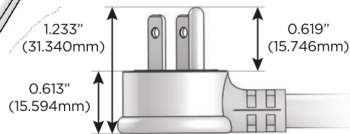

M-POWER-4T

AC POWER & DATA CONNECTIVITY SOLUTION

M-POWER-4TRZ-AMAX-RZAB

Specs:

Modules/Ports:

- A** Tamper Resistant AC Receptacle
- M** Double USB-A (Fast Charging Ports - 18W)
- X** Switched AC

A M X

Distributed by