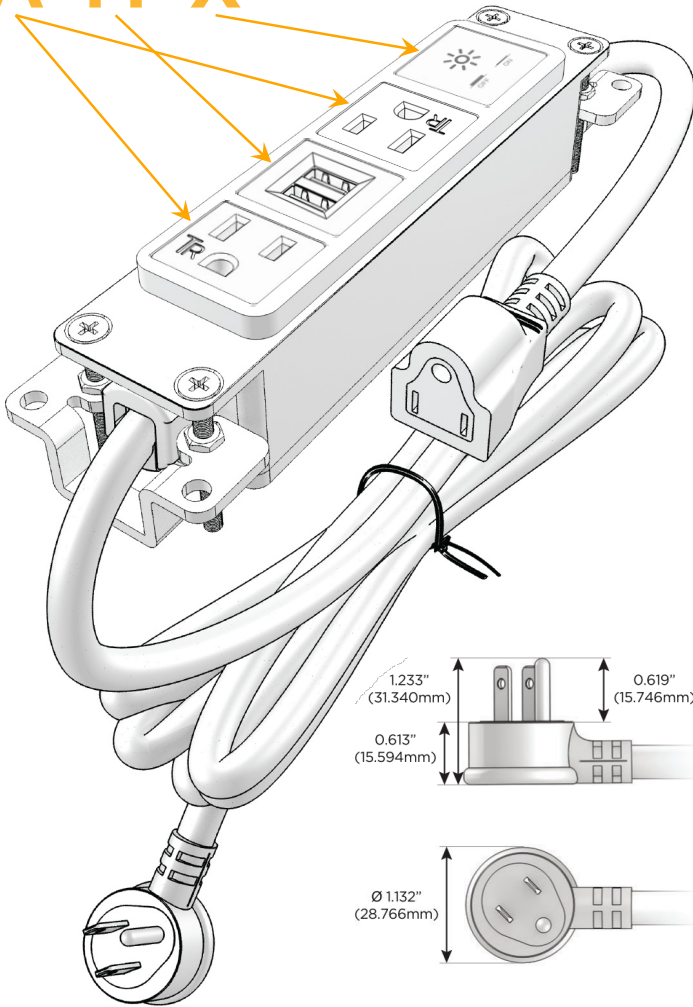

Bezel Finish: **UNICOLOR™ OIL RUBBED BRONZE (ABS)**

Custom Finishes Available M-POWER-4TRZ-AMAX-RZAB

Features:

Module/Port Options:

- A** Tamper Resistant AC Receptacle
- E** USB-A & USB-C (20W)
- M** Double USB-A (Fast Charging Ports - 18W)
- H** HDMI
- 6** CAT 6
- 12** RJ 12
- X** Switched AC
- Y** 3-Way Switch (Low Voltage)
- V** USB-C (45W High Speed Charging Port)
- S** USB-C (25W High Speed Charging Port)
- R** Switched AC (Rocker Switch)
- D** Dimmer Switch

Plug:

Supplied with Low Profile Flat 45° Angle 120 VAC Plug

Optional Standard Straight 120 VAC Plug

Optional Straight 120 VAC Pass-through Plug

- CLEAN, COMPACT DESIGN
- STREAMLINED
- LOW PROFILE
- SIDE-EXITING CORDS
- PLUG & PLAY
- 6' AC CORD & PLUG (FLAT PLUG STANDARD)
- CUSTOMIZABLE CONFIGURATIONS AND FINISHES
- UL LISTED FOR MOUNTING IN FURNITURE
- 15A

M-POWER-4T

AC POWER & DATA CONNECTIVITY SOLUTION

M-POWER-4TRZ-AMAX-RZAB

Specs:

Modules/Ports:

- A** Tamper Resistant AC Receptacle
- M** Double USB-A (Fast Charging Ports - 18W)
- X** Switched AC

A M X

Distributed by