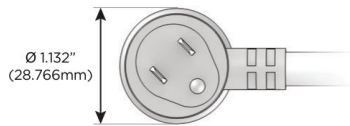

Plug:

Supplied with Low Profile Flat 45° Angle 120 VAC Plug

Optional Standard Straight 120 VAC Plug

Optional Straight 120 VAC Pass-through Plug

- CLEAN, COMPACT DESIGN
- STREAMLINED
- LOW PROFILE
- SIDE-EXITING CORDS
- PLUG & PLAY
- 6' AC CORD & PLUG (FLAT PLUG STANDARD)
- CUSTOMIZABLE CONFIGURATIONS AND FINISHES
- UL LISTED FOR MOUNTING IN FURNITURE
- 15A

M-POWER-4T

AC POWER & DATA CONNECTIVITY SOLUTION

M-POWER-4TRZ-AMAX-RZAB

Specs:

Modules/Ports:

- A** Tamper Resistant AC Receptacle
- M** Double USB-A (Fast Charging Ports - 18W)
- X** Switched AC

A M X

Distributed by