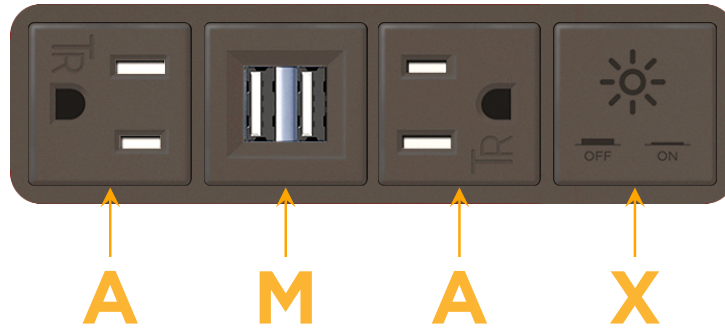

Bezel Finish: **UNICOLOR™ OIL RUBBED BRONZE (ABS)**

Custom Finishes Available M-POWER-4TRZ-AMAX-RZAB

Features:

Module/Port Options:

- A** Tamper Resistant AC Receptacle
- E** USB-A & USB-C (20W)
- M** Double USB-A (Fast Charging Ports - 18W)
- H** HDMI
- 6** CAT 6
- 12** RJ 12
- X** Switched AC
- Y** 3-Way Switch (Low Voltage)
- V** USB-C (45W High Speed Charging Port)
- S** USB-C (25W High Speed Charging Port)
- R** Switched AC (Rocker Switch)
- D** Dimmer Switch

Plug:

Supplied with Low Profile Flat 45° Angle 120 VAC Plug

Optional Standard Straight 120 VAC Plug

Optional Straight 120 VAC Pass-through Plug

- CLEAN, COMPACT DESIGN
- STREAMLINED
- LOW PROFILE
- SIDE-EXITING CORDS
- PLUG & PLAY
- 6' AC CORD & PLUG (FLAT PLUG STANDARD)
- CUSTOMIZABLE CONFIGURATIONS AND FINISHES
- UL LISTED FOR MOUNTING IN FURNITURE
- 15A

M-POWER-4T

AC POWER & DATA CONNECTIVITY SOLUTION

M-POWER-4TRZ-AMAX-RZAB

Specs:

Modules/Ports:

- A** Tamper Resistant AC Receptacle
- M** Double USB-A (Fast Charging Ports - 18W)
- X** Switched AC

A M X

Distributed by