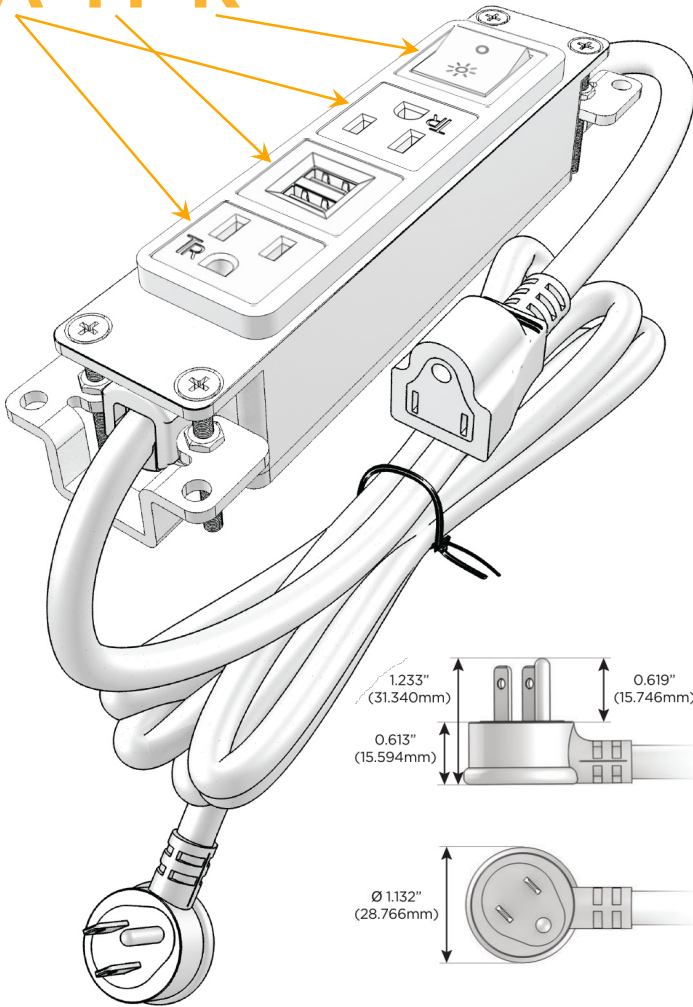

M-POWER-4T

AC POWER & DATA CONNECTIVITY SOLUTION

M-POWER-4TRZ-AMAR-RZAB

Specs:

Modules/Ports:

- **A** Tamper Resistant AC Receptacle
- **M** Double USB-A (Fast Charging Ports - 18W)
- **R** Switched AC (Rocker Switch)

A M R