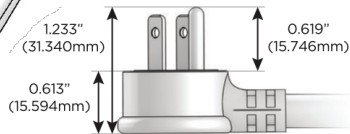

M-POWER-4T

AC POWER & DATA CONNECTIVITY SOLUTION

M-POWER-4TRZ-AMAR-RZAB

Specs:

Modules/Ports:

- **A** Tamper Resistant AC Receptacle
- **M** Double USB-A (Fast Charging Ports - 18W)
- **R** Switched AC (Rocker Switch)

A M R