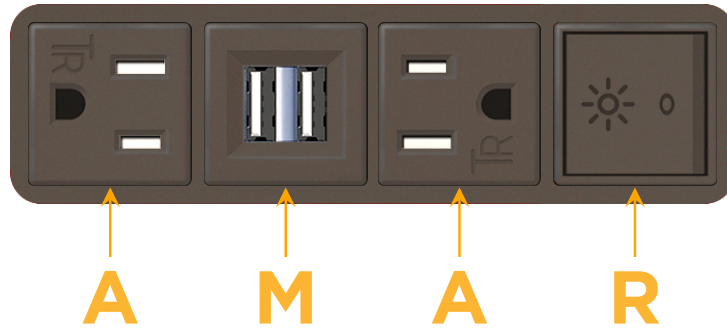

M-POWER-4T

AC POWER & DATA CONNECTIVITY SOLUTION

M-POWER-4TRZ-AMAR-RZAB

Distributed by

Mormax Company, Inc.

8 Westchester Plaza

Elmsford, NY 10523

914-699-0101

sales@mormax.com

mormax.com

Metro Light & Power's line of power & data solutions offers sophisticated design elements combined with greater ease of installation. Streamlined and low-profile, enhanced by side-exiting cords, our outlets advance the industry with their cutting edge look and feel. We believe flexibility is key, and we provide a variety of mounting options, including the ability to mount in limited spaces. Our outlets are available in many finishes and configurations, in addition to a custom color and finish capability for our clients.

Bezel Finish: **UNICOLOR™ OIL RUBBED BRONZE (ABS)**

Custom Finishes Available M-POWER-4TRZ-AMAR-RZAB

Features:

Module/Port Options:

- **A** Tamper Resistant AC Receptacle
- **E** USB-A & USB-C (20W)
- **M** Double USB-A (Fast Charging Ports - 18W)
- **H** HDMI
- **6** CAT 6
- **12** RJ 12
- **X** Switched AC
- **Y** 3-Way Switch (Low Voltage)
- **V** USB-C (45W High Speed Charging Port)
- **S** USB-C (25W High Speed Charging Port)
- **R** Switched AC (Rocker Switch)
- **D** Dimmer Switch

Plug:

Supplied with Low Profile Flat 45° Angle 120 VAC Plug

Optional Standard Straight 120 VAC Plug

Optional Straight 120 VAC Pass-through Plug

- CLEAN, COMPACT DESIGN
- STREAMLINED
- LOW PROFILE
- SIDE-EXITING CORDS
- PLUG & PLAY
- 6' AC CORD & PLUG (FLAT PLUG STANDARD)
- CUSTOMIZABLE CONFIGURATIONS AND FINISHES
- UL LISTED FOR MOUNTING IN FURNITURE
- 15A