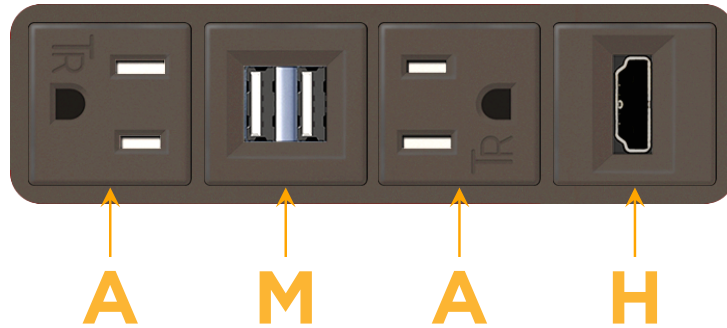

Bezel Finish: **UNICOLOR™ OIL RUBBED BRONZE (ABS)**

Custom Finishes Available M-POWER-4TRZ-AMAH-RZAB

Features:

Module/Port Options:

- A** Tamper Resistant AC Receptacle
- E** USB-A & USB-C (20W)
- M** Double USB-A (Fast Charging Ports - 18W)
- H** HDMI
- 6** CAT 6
- 12** RJ 12
- X** Switched AC
- Y** 3-Way Switch (Low Voltage)
- V** USB-C (45W High Speed Charging Port)
- S** USB-C (25W High Speed Charging Port)
- R** Switched AC (Rocker Switch)
- D** Dimmer Switch

Plug:

Supplied with Low Profile Flat 45° Angle 120 VAC Plug

Optional Standard Straight 120 VAC Plug

Optional Straight 120 VAC Pass-through Plug

- CLEAN, COMPACT DESIGN
- STREAMLINED
- LOW PROFILE
- SIDE-EXITING CORDS
- PLUG & PLAY
- 6' AC CORD & PLUG (FLAT PLUG STANDARD)
- CUSTOMIZABLE CONFIGURATIONS AND FINISHES
- UL LISTED FOR MOUNTING IN FURNITURE
- 15A

M-POWER-4T

AC POWER & DATA CONNECTIVITY SOLUTION

M-POWER-4TRZ-AMAH-RZAB

Specs:

Modules/Ports:

- A** Tamper Resistant AC Receptacle
- M** Double USB-A (Fast Charging Ports - 18W)
- H** HDMI

A M H

Distributed by