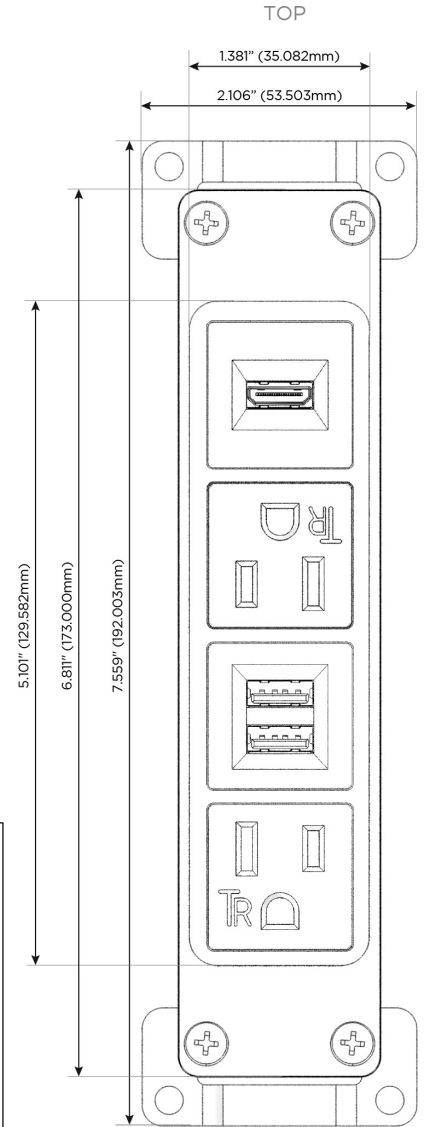

Bezel Finish: **UNICOLOR™ OIL RUBBED BRONZE (ABS)**

Custom Finishes Available M-POWER-4TRZ-AMAH-RZAB

Features:

Module/Port Options:

- A** Tamper Resistant AC Receptacle
- E** USB-A & USB-C (20W)
- M** Double USB-A (Fast Charging Ports - 18W)
- H** HDMI
- 6** CAT 6
- 12** RJ 12
- X** Switched AC
- Y** 3-Way Switch (Low Voltage)
- V** USB-C (45W High Speed Charging Port)
- S** USB-C (25W High Speed Charging Port)
- R** Switched AC (Rocker Switch)
- D** Dimmer Switch

Plug:

Supplied with Low Profile Flat 45° Angle 120 VAC Plug

Optional Standard Straight 120 VAC Plug

Optional Straight 120 VAC Pass-through Plug

- CLEAN, COMPACT DESIGN
- STREAMLINED
- LOW PROFILE
- SIDE-EXITING CORDS
- PLUG & PLAY
- 6' AC CORD & PLUG (FLAT PLUG STANDARD)
- CUSTOMIZABLE CONFIGURATIONS AND FINISHES
- UL LISTED FOR MOUNTING IN FURNITURE
- 15A

M-POWER-4T

AC POWER & DATA CONNECTIVITY SOLUTION

M-POWER-4TRZ-AMAH-RZAB

Specs:

Modules/Ports:

- A** Tamper Resistant AC Receptacle
- M** Double USB-A (Fast Charging Ports - 18W)
- H** HDMI

A M H

Distributed by