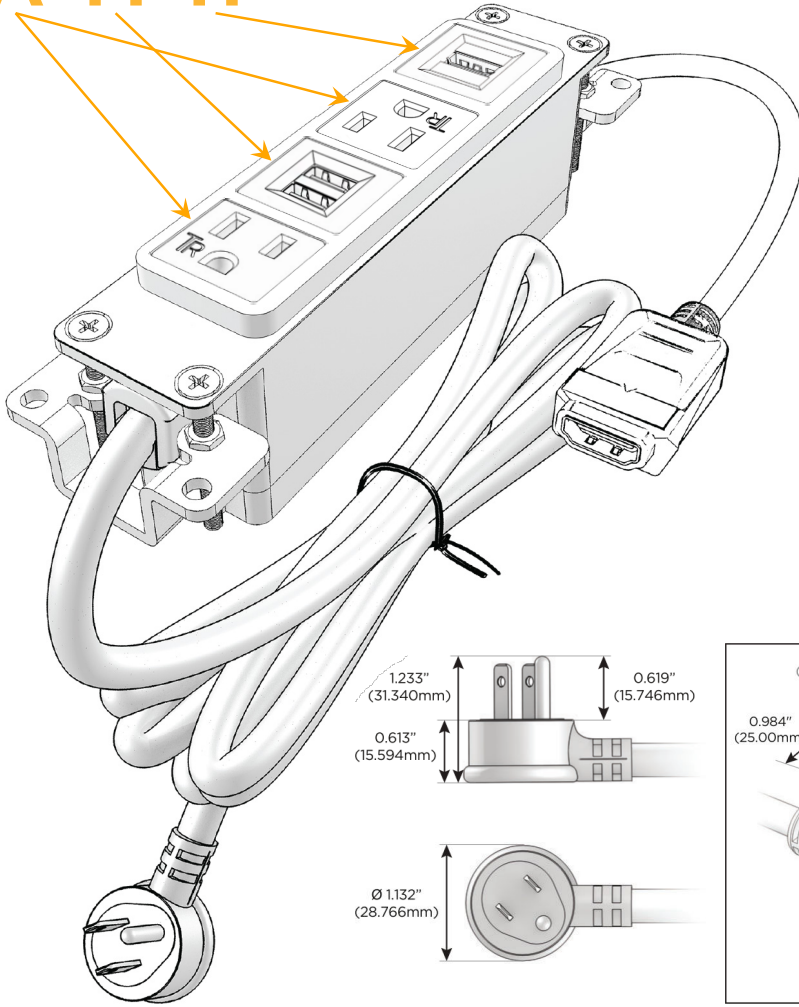

Bezel Finish: **UNICOLOR™ OIL RUBBED BRONZE (ABS)**

Custom Finishes Available M-POWER-4TRZ-AMAH-RZAB

Features:

Module/Port Options:

- A** Tamper Resistant AC Receptacle
- E** USB-A & USB-C (20W)
- M** Double USB-A (Fast Charging Ports - 18W)
- H** HDMI
- 6** CAT 6
- 12** RJ 12
- X** Switched AC
- Y** 3-Way Switch (Low Voltage)
- V** USB-C (45W High Speed Charging Port)
- S** USB-C (25W High Speed Charging Port)
- R** Switched AC (Rocker Switch)
- D** Dimmer Switch

Plug:

Supplied with Low Profile Flat 45° Angle 120 VAC Plug

Optional Standard Straight 120 VAC Plug

Optional Straight 120 VAC Pass-through Plug

- CLEAN, COMPACT DESIGN
- STREAMLINED
- LOW PROFILE
- SIDE-EXITING CORDS
- PLUG & PLAY
- 6' AC CORD & PLUG (FLAT PLUG STANDARD)
- CUSTOMIZABLE CONFIGURATIONS AND FINISHES
- UL LISTED FOR MOUNTING IN FURNITURE
- 15A

M-POWER-4T

AC POWER & DATA CONNECTIVITY SOLUTION

M-POWER-4TRZ-AMAH-RZAB

Specs:

Modules/Ports:

- A** Tamper Resistant AC Receptacle
- M** Double USB-A (Fast Charging Ports - 18W)
- H** HDMI

A M H

Distributed by