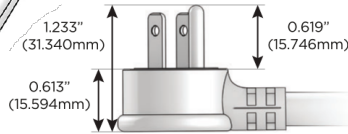

M-POWER-4T

AC POWER & DATA CONNECTIVITY SOLUTION

M-POWER-4TRZ-AMAH-RZAB

Specs:

Modules/Ports:

- A** Tamper Resistant AC Receptacle
- M** Double USB-A (Fast Charging Ports - 18W)
- H** HDMI

A M H

Distributed by