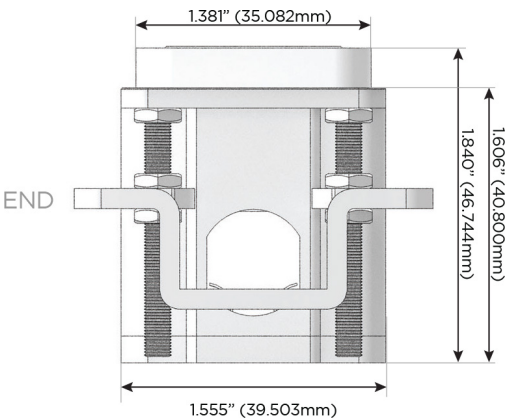

Plug:

Supplied with Low Profile Flat 45° Angle 120 VAC Plug

Optional Standard Straight 120 VAC Plug

Optional Straight 120 VAC Pass-through Plug

- CLEAN, COMPACT DESIGN
- STREAMLINED
- LOW PROFILE
- SIDE-EXITING CORDS
- PLUG & PLAY
- 6' AC CORD & PLUG (FLAT PLUG STANDARD)
- CUSTOMIZABLE CONFIGURATIONS AND FINISHES
- UL LISTED FOR MOUNTING IN FURNITURE
- 15A

M-POWER-4T

AC POWER & DATA CONNECTIVITY SOLUTION

M-POWER-4TRZ-AMAH-RZAB

Specs:

Modules/Ports:

- A** Tamper Resistant AC Receptacle
- M** Double USB-A (Fast Charging Ports - 18W)
- H** HDMI

A M H

Distributed by