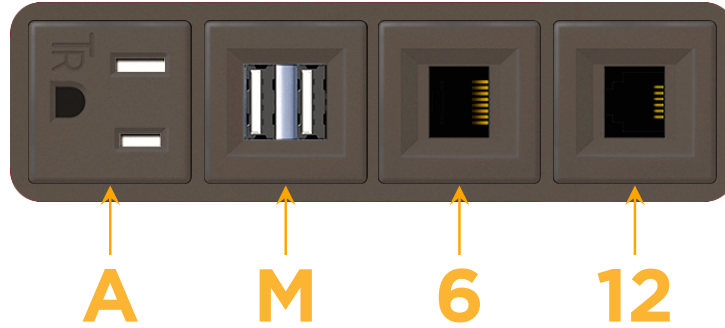

M-POWER-4T

AC POWER & DATA CONNECTIVITY SOLUTION

M-POWER-4TRZ-AM612-RZAB

Distributed by

Mormax Company, Inc.

8 Westchester Plaza

Elmsford, NY 10523

914-699-0101

sales@mormax.com

mormax.com

Metro Light & Power's line of power & data solutions offers sophisticated design elements combined with greater ease of installation. Streamlined and low-profile, enhanced by side-exiting cords, our outlets advance the industry with their cutting edge look and feel. We believe flexibility is key, and we provide a variety of mounting options, including the ability to mount in limited spaces. Our outlets are available in many finishes and configurations, in addition to a custom color and finish capability for our clients.

Bezel Finish: **UNICOLOR™ OIL RUBBED BRONZE (ABS)**

Custom Finishes Available M-POWER-4TRZ-AM612-RZAB

Features:

Module/Port Options:

- **A** Tamper Resistant AC Receptacle
- **E** USB-A & USB-C (20W)
- **M** Double USB-A (Fast Charging Ports - 18W)
- **H** HDMI
- **6** CAT 6
- **12** RJ 12
- **X** Switched AC
- **Y** 3-Way Switch (Low Voltage)
- **V** USB-C (45W High Speed Charging Port)
- **S** USB-C (25W High Speed Charging Port)
- **R** Switched AC (Rocker Switch)
- **D** Dimmer Switch

Plug:

Supplied with Low Profile Flat 45° Angle 120 VAC Plug

Optional Standard Straight 120 VAC Plug

Optional Straight 120 VAC Pass-through Plug

- CLEAN, COMPACT DESIGN
- STREAMLINED
- LOW PROFILE
- SIDE-EXITING CORDS
- PLUG & PLAY
- 6' AC CORD & PLUG (FLAT PLUG STANDARD)
- CUSTOMIZABLE CONFIGURATIONS AND FINISHES
- UL LISTED FOR MOUNTING IN FURNITURE
- 15A