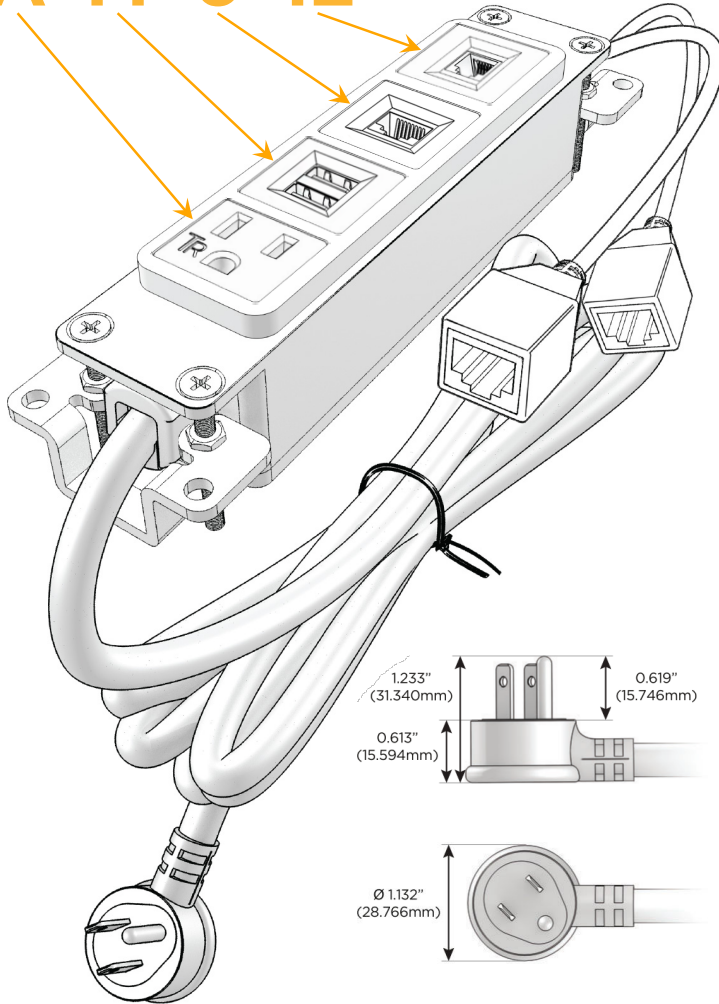

M-POWER-4T

AC POWER & DATA CONNECTIVITY SOLUTION

M-POWER-4TRZ-AM612-RZAB

Specs:

Modules/Ports:

- **A** Tamper Resistant AC Receptacle
- **M** Double USB-A (Fast Charging Ports - 18W)
- **6** CAT 6
- **12** RJ 12

A M 6 12