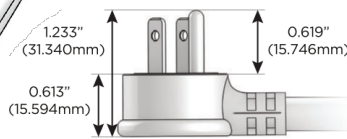

M-POWER-4T

AC POWER & DATA CONNECTIVITY SOLUTION

M-POWER-4TRZ-AM612-RZAB

Specs:

Modules/Ports:

- **A** Tamper Resistant AC Receptacle
- **M** Double USB-A (Fast Charging Ports - 18W)
- **6** CAT 6
- **12** RJ 12

A M 6 12