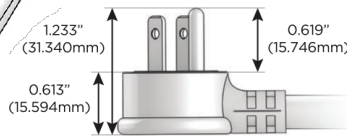

### Plug:

Supplied with Low Profile Flat 45° Angle 120 VAC Plug

Optional Standard Straight 120 VAC Plug

Optional Straight 120 VAC Pass-through Plug

- CLEAN, COMPACT DESIGN
- STREAMLINED
- LOW PROFILE
- SIDE-EXITING CORDS
- PLUG & PLAY
- 6' AC CORD & PLUG (FLAT PLUG STANDARD)
- CUSTOMIZABLE CONFIGURATIONS AND FINISHES
- UL LISTED FOR MOUNTING IN FURNITURE
- 15A

# M-POWER-4T

AC POWER & DATA CONNECTIVITY SOLUTION

M-POWER-4TRZ-AEX12-RZAB

Specs:

**Modules/Ports:**

- A** Tamper Resistant AC Receptacle
- E** USB-A & USB-C (20W)
- X** Switched AC
- 12** RJ 12

**A E X 12**