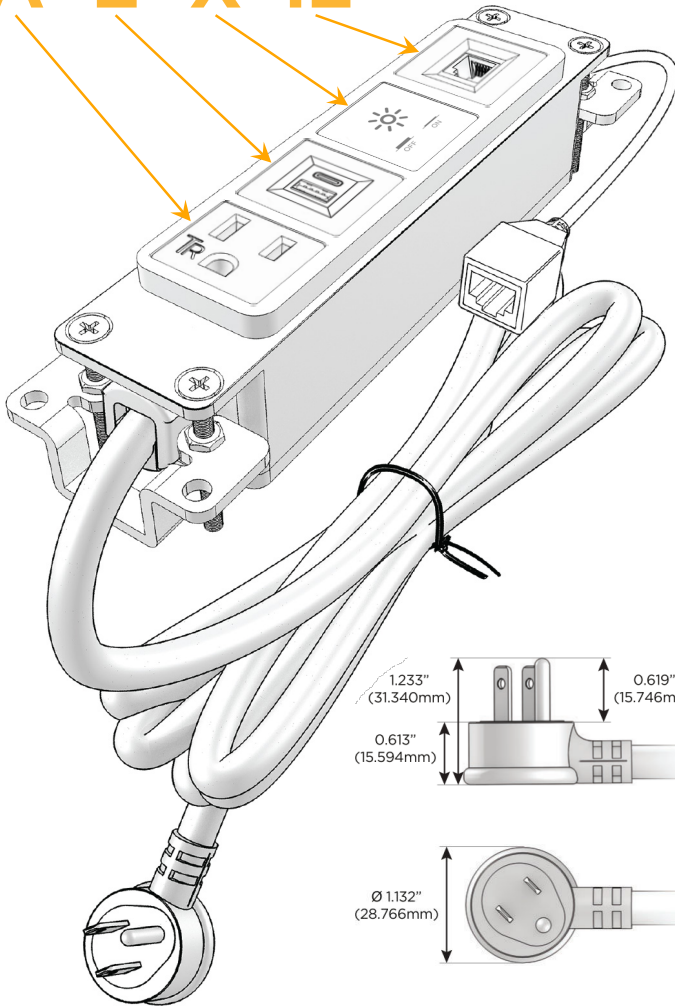

### Module/Port Options:

- A** Tamper Resistant AC Receptacle
- E** USB-A & USB-C (20W)
- M** Double USB-A (Fast Charging Ports - 18W)
- H** HDMI
- 6** CAT 6
- 12** RJ 12
- X** Switched AC
- Y** 3-Way Switch (Low Voltage)
- V** USB-C (45W High Speed Charging Port)
- S** USB-C (25W High Speed Charging Port)
- R** Switched AC (Rocker Switch)
- D** Dimmer Switch

### Plug:

Supplied with Low Profile Flat 45° Angle 120 VAC Plug

Optional Standard Straight 120 VAC Plug

Optional Straight 120 VAC Pass-through Plug

- CLEAN, COMPACT DESIGN
- STREAMLINED
- LOW PROFILE
- SIDE-EXITING CORDS
- PLUG & PLAY
- 6' AC CORD & PLUG (FLAT PLUG STANDARD)
- CUSTOMIZABLE CONFIGURATIONS AND FINISHES
- UL LISTED FOR MOUNTING IN FURNITURE
- 15A

# M-POWER-4T

AC POWER & DATA CONNECTIVITY SOLUTION

M-POWER-4TRZ-AEX12-RZAB

Specs:

**Modules/Ports:**

- A** Tamper Resistant AC Receptacle
- E** USB-A & USB-C (20W)
- X** Switched AC
- 12** RJ 12

**A E X 12**