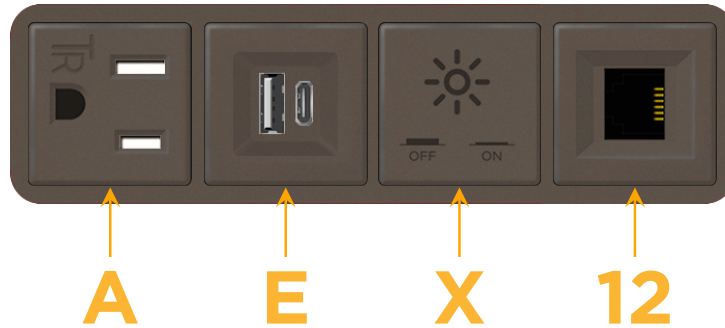

M-POWER-4T

AC POWER & DATA CONNECTIVITY SOLUTION

M-POWER-4TRZ-AEX12-RZAB

Distributed by

Mormax Company, Inc.

8 Westchester Plaza

Elmsford, NY 10523

914-699-0101

sales@mormax.com

mormax.com

Metro Light & Power's line of power & data solutions offers sophisticated design elements combined with greater ease of installation. Streamlined and low-profile, enhanced by side-exiting cords, our outlets advance the industry with their cutting edge look and feel. We believe flexibility is key, and we provide a variety of mounting options, including the ability to mount in limited spaces. Our outlets are available in many finishes and configurations, in addition to a custom color and finish capability for our clients.

Bezel Finish: **UNICOLOR™ OIL RUBBED BRONZE (ABS)**

Custom Finishes Available M-POWER-4TRZ-AEX12-RZAB

Features:

Module/Port Options:

- **A** Tamper Resistant AC Receptacle
- **E** USB-A & USB-C (20W)
- **M** Double USB-A (Fast Charging Ports - 18W)
- **H** HDMI
- **6** CAT 6
- **12** RJ 12
- **X** Switched AC
- **Y** 3-Way Switch (Low Voltage)
- **V** USB-C (45W High Speed Charging Port)
- **S** USB-C (25W High Speed Charging Port)
- **R** Switched AC (Rocker Switch)
- **D** Dimmer Switch

Plug:

Supplied with Low Profile Flat 45° Angle 120 VAC Plug

Optional Standard Straight 120 VAC Plug

Optional Straight 120 VAC Pass-through Plug

- CLEAN, COMPACT DESIGN
- STREAMLINED
- LOW PROFILE
- SIDE-EXITING CORDS
- PLUG & PLAY
- 6' AC CORD & PLUG (FLAT PLUG STANDARD)
- CUSTOMIZABLE CONFIGURATIONS AND FINISHES
- UL LISTED FOR MOUNTING IN FURNITURE
- 15A