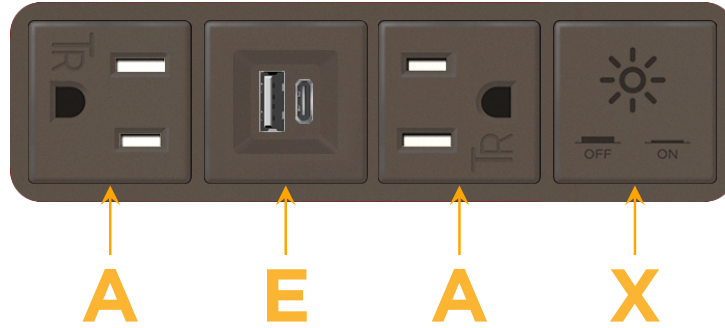

Bezel Finish: **UNICOLOR™ OIL RUBBED BRONZE (ABS)**

Custom Finishes Available M-POWER-4TRZ-AEAX-RZAB

Features:

Module/Port Options:

- A** Tamper Resistant AC Receptacle
- E** USB-A & USB-C (20W)
- M** Double USB-A (Fast Charging Ports - 18W)
- H** HDMI
- 6** CAT 6
- 12** RJ 12
- X** Switched AC
- Y** 3-Way Switch (Low Voltage)
- V** USB-C (45W High Speed Charging Port)
- S** USB-C (25W High Speed Charging Port)
- R** Switched AC (Rocker Switch)
- D** Dimmer Switch

Plug:

Supplied with Low Profile Flat 45° Angle 120 VAC Plug

Optional Standard Straight 120 VAC Plug

Optional Straight 120 VAC Pass-through Plug

- CLEAN, COMPACT DESIGN
- STREAMLINED
- LOW PROFILE
- SIDE-EXITING CORDS
- PLUG & PLAY
- 6' AC CORD & PLUG (FLAT PLUG STANDARD)
- CUSTOMIZABLE CONFIGURATIONS AND FINISHES
- UL LISTED FOR MOUNTING IN FURNITURE
- 15A

M-POWER-4T

AC POWER & DATA CONNECTIVITY SOLUTION

M-POWER-4TRZ-AEAX-RZAB

Specs:

Modules/Ports:

- A** Tamper Resistant AC Receptacle
- E** USB-A & USB-C (20W)
- X** Switched AC

A E X

Distributed by