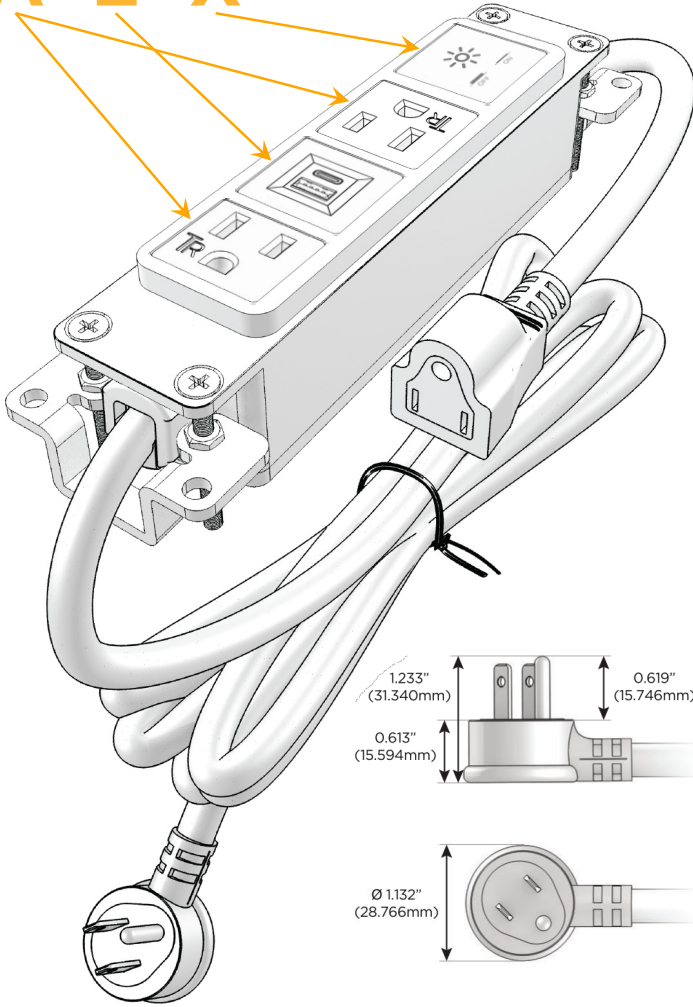

Bezel Finish: **UNICOLOR™ OIL RUBBED BRONZE (ABS)**

Custom Finishes Available M-POWER-4TRZ-AEAX-RZAB

Features:

Module/Port Options:

- A** Tamper Resistant AC Receptacle
- E** USB-A & USB-C (20W)
- M** Double USB-A (Fast Charging Ports - 18W)
- H** HDMI
- 6** CAT 6
- 12** RJ 12
- X** Switched AC
- Y** 3-Way Switch (Low Voltage)
- V** USB-C (45W High Speed Charging Port)
- S** USB-C (25W High Speed Charging Port)
- R** Switched AC (Rocker Switch)
- D** Dimmer Switch

Plug:

Supplied with Low Profile Flat 45° Angle 120 VAC Plug

Optional Standard Straight 120 VAC Plug

Optional Straight 120 VAC Pass-through Plug

- CLEAN, COMPACT DESIGN
- STREAMLINED
- LOW PROFILE
- SIDE-EXITING CORDS
- PLUG & PLAY
- 6' AC CORD & PLUG (FLAT PLUG STANDARD)
- CUSTOMIZABLE CONFIGURATIONS AND FINISHES
- UL LISTED FOR MOUNTING IN FURNITURE
- 15A

M-POWER-4T

AC POWER & DATA CONNECTIVITY SOLUTION

M-POWER-4TRZ-AEAX-RZAB

Specs:

Modules/Ports:

- A** Tamper Resistant AC Receptacle
- E** USB-A & USB-C (20W)
- X** Switched AC

A E X

Distributed by