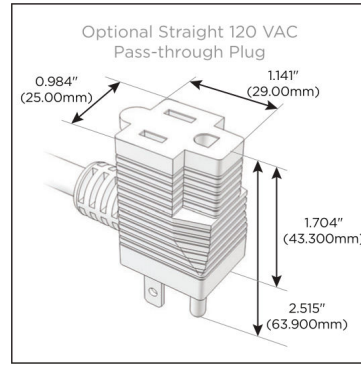

Plug:

Supplied with Low Profile Flat 45° Angle 120 VAC Plug

Optional Standard Straight 120 VAC Plug

Optional Straight 120 VAC Pass-through Plug

- CLEAN, COMPACT DESIGN
- STREAMLINED
- LOW PROFILE
- SIDE-EXITING CORDS
- PLUG & PLAY
- 6' AC CORD & PLUG (FLAT PLUG STANDARD)
- CUSTOMIZABLE CONFIGURATIONS AND FINISHES
- UL LISTED FOR MOUNTING IN FURNITURE
- 15A

M-POWER-4T

AC POWER & DATA CONNECTIVITY SOLUTION

M-POWER-4TRZ-AEAX-RZAB

Specs:

Modules/Ports:

- A** Tamper Resistant AC Receptacle
- E** USB-A & USB-C (20W)
- X** Switched AC

A E X

Distributed by