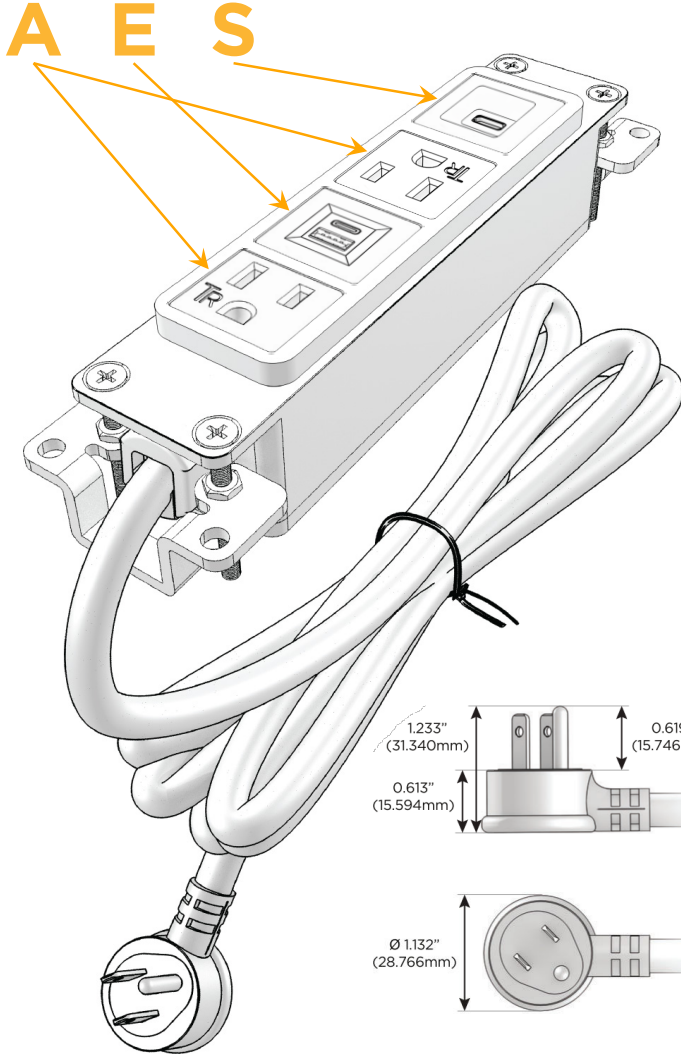

Bezel Finish: **UNICOLOR™ OIL RUBBED BRONZE (ABS)**

Custom Finishes Available M-POWER-4TRZ-AEAS-RZAB

Features:

Module/Port Options:

- A** Tamper Resistant AC Receptacle
- E** USB-A & USB-C (20W)
- M** Double USB-A (Fast Charging Ports - 18W)
- H** HDMI
- 6** CAT 6
- 12** RJ 12
- X** Switched AC
- Y** 3-Way Switch (Low Voltage)
- V** USB-C (45W High Speed Charging Port)
- S** USB-C (25W High Speed Charging Port)
- R** Switched AC (Rocker Switch)
- D** Dimmer Switch

Plug:

Supplied with Low Profile Flat 45° Angle 120 VAC Plug

Optional Standard Straight 120 VAC Plug

Optional Straight 120 VAC Pass-through Plug

- CLEAN, COMPACT DESIGN
- STREAMLINED
- LOW PROFILE
- SIDE-EXITING CORDS
- PLUG & PLAY
- 6' AC CORD & PLUG (FLAT PLUG STANDARD)
- CUSTOMIZABLE CONFIGURATIONS AND FINISHES
- UL LISTED FOR MOUNTING IN FURNITURE
- 15A

M-POWER-4T

AC POWER & DATA CONNECTIVITY SOLUTION

M-POWER-4TRZ-AEAS-RZAB

Specs:

Modules/Ports:

- A** Tamper Resistant AC Receptacle
- E** USB-A & USB-C (20W)
- S** USB-C (25W High Speed Charging Port)

Distributed by