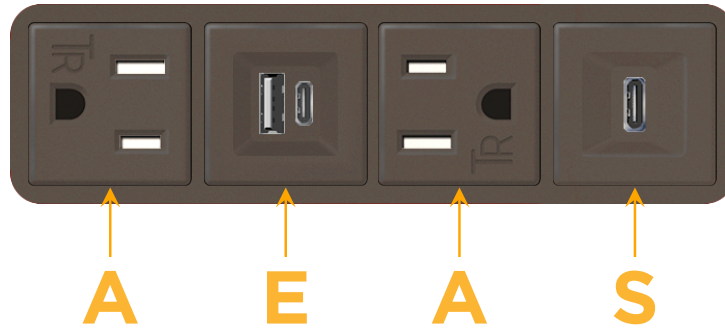

Bezel Finish: **UNICOLOR™ OIL RUBBED BRONZE (ABS)**

Custom Finishes Available M-POWER-4TRZ-AEAS-RZAB

Features:

Module/Port Options:

- A** Tamper Resistant AC Receptacle
- E** USB-A & USB-C (20W)
- M** Double USB-A (Fast Charging Ports - 18W)
- H** HDMI
- 6** CAT 6
- 12** RJ 12
- X** Switched AC
- Y** 3-Way Switch (Low Voltage)
- V** USB-C (45W High Speed Charging Port)
- S** USB-C (25W High Speed Charging Port)
- R** Switched AC (Rocker Switch)
- D** Dimmer Switch

Plug:

Supplied with Low Profile Flat 45° Angle 120 VAC Plug

Optional Standard Straight 120 VAC Plug

Optional Straight 120 VAC Pass-through Plug

- CLEAN, COMPACT DESIGN
- STREAMLINED
- LOW PROFILE
- SIDE-EXITING CORDS
- PLUG & PLAY
- 6' AC CORD & PLUG (FLAT PLUG STANDARD)
- CUSTOMIZABLE CONFIGURATIONS AND FINISHES
- UL LISTED FOR MOUNTING IN FURNITURE
- 15A

M-POWER-4T

AC POWER & DATA CONNECTIVITY SOLUTION

M-POWER-4TRZ-AEAS-RZAB

Specs:

Modules/Ports:

- A** Tamper Resistant AC Receptacle
- E** USB-A & USB-C (20W)
- S** USB-C (25W High Speed Charging Port)

Distributed by