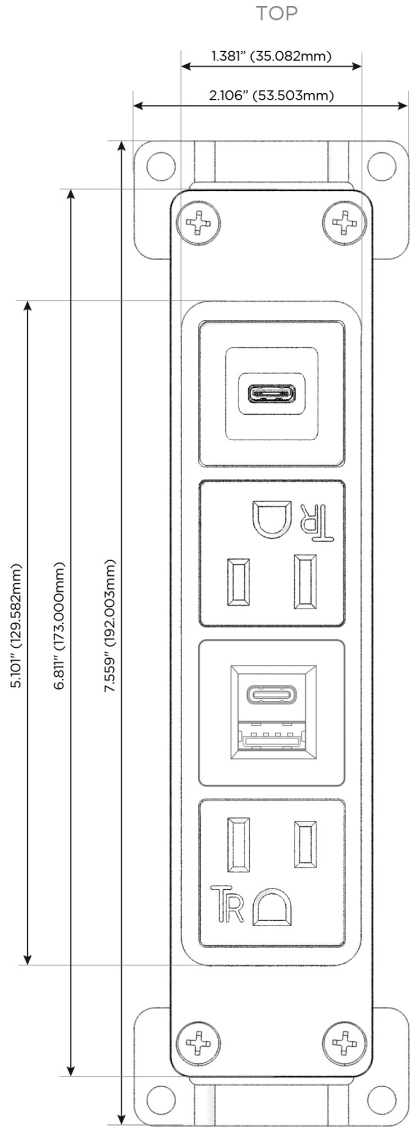

Bezel Finish: **UNICOLOR™ OIL RUBBED BRONZE (ABS)**

Custom Finishes Available M-POWER-4TRZ-AEAS-RZAB

Features:

Module/Port Options:

- A** Tamper Resistant AC Receptacle
- E** USB-A & USB-C (20W)
- M** Double USB-A (Fast Charging Ports - 18W)
- H** HDMI
- 6** CAT 6
- 12** RJ 12
- X** Switched AC
- Y** 3-Way Switch (Low Voltage)
- V** USB-C (45W High Speed Charging Port)
- S** USB-C (25W High Speed Charging Port)
- R** Switched AC (Rocker Switch)
- D** Dimmer Switch

Plug:

Supplied with Low Profile Flat 45° Angle 120 VAC Plug

Optional Standard Straight 120 VAC Plug

Optional Straight 120 VAC Pass-through Plug

- CLEAN, COMPACT DESIGN
- STREAMLINED
- LOW PROFILE
- SIDE-EXITING CORDS
- PLUG & PLAY
- 6' AC CORD & PLUG (FLAT PLUG STANDARD)
- CUSTOMIZABLE CONFIGURATIONS AND FINISHES
- UL LISTED FOR MOUNTING IN FURNITURE
- 15A

M-POWER-4T

AC POWER & DATA CONNECTIVITY SOLUTION

M-POWER-4TRZ-AEAS-RZAB

Specs:

Modules/Ports:

- A** Tamper Resistant AC Receptacle
- E** USB-A & USB-C (20W)
- S** USB-C (25W High Speed Charging Port)

Distributed by