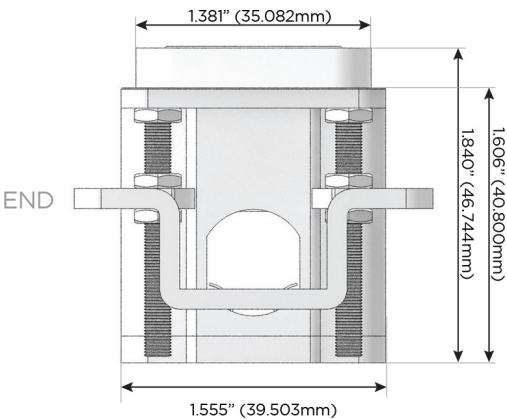

Plug:

Supplied with Low Profile Flat 45° Angle 120 VAC Plug

Optional Standard Straight 120 VAC Plug

Optional Straight 120 VAC Pass-through Plug

- CLEAN, COMPACT DESIGN
- STREAMLINED
- LOW PROFILE
- SIDE-EXITING CORDS
- PLUG & PLAY
- 6' AC CORD & PLUG (FLAT PLUG STANDARD)
- CUSTOMIZABLE CONFIGURATIONS AND FINISHES
- UL LISTED FOR MOUNTING IN FURNITURE
- 15A

M-POWER-4T

AC POWER & DATA CONNECTIVITY SOLUTION

M-POWER-4TRZ-AEAS-RZAB

Specs:

Modules/Ports:

- A** Tamper Resistant AC Receptacle
- E** USB-A & USB-C (20W)
- S** USB-C (25W High Speed Charging Port)

Distributed by