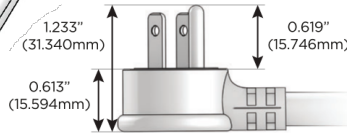

M-POWER-4T

AC POWER & DATA CONNECTIVITY SOLUTION

M-POWER-4TRZ-AEAR-RZAB

Specs:

Modules/Ports:

- A** Tamper Resistant AC Receptacle
- E** USB-A & USB-C (20W)
- R** Switched AC (Rocker Switch)

A E R

Distributed by