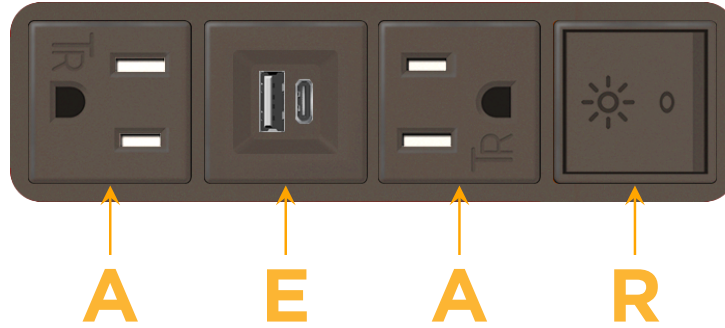

Bezel Finish: **UNICOLOR™ OIL RUBBED BRONZE (ABS)**

Custom Finishes Available M-POWER-4TRZ-AEAR-RZAB

Features:

Module/Port Options:

- A** Tamper Resistant AC Receptacle
- E** USB-A & USB-C (20W)
- M** Double USB-A (Fast Charging Ports - 18W)
- H** HDMI
- 6** CAT 6
- 12** RJ 12
- X** Switched AC
- Y** 3-Way Switch (Low Voltage)
- V** USB-C (45W High Speed Charging Port)
- S** USB-C (25W High Speed Charging Port)
- R** Switched AC (Rocker Switch)
- D** Dimmer Switch

Plug:

Supplied with Low Profile Flat 45° Angle 120 VAC Plug

Optional Standard Straight 120 VAC Plug

Optional Straight 120 VAC Pass-through Plug

- CLEAN, COMPACT DESIGN
- STREAMLINED
- LOW PROFILE
- SIDE-EXITING CORDS
- PLUG & PLAY
- 6' AC CORD & PLUG (FLAT PLUG STANDARD)
- CUSTOMIZABLE CONFIGURATIONS AND FINISHES
- UL LISTED FOR MOUNTING IN FURNITURE
- 15A

M-POWER-4T

AC POWER & DATA CONNECTIVITY SOLUTION

M-POWER-4TRZ-AEAR-RZAB

Specs:

Modules/Ports:

- A** Tamper Resistant AC Receptacle
- E** USB-A & USB-C (20W)
- R** Switched AC (Rocker Switch)

A E R

Distributed by