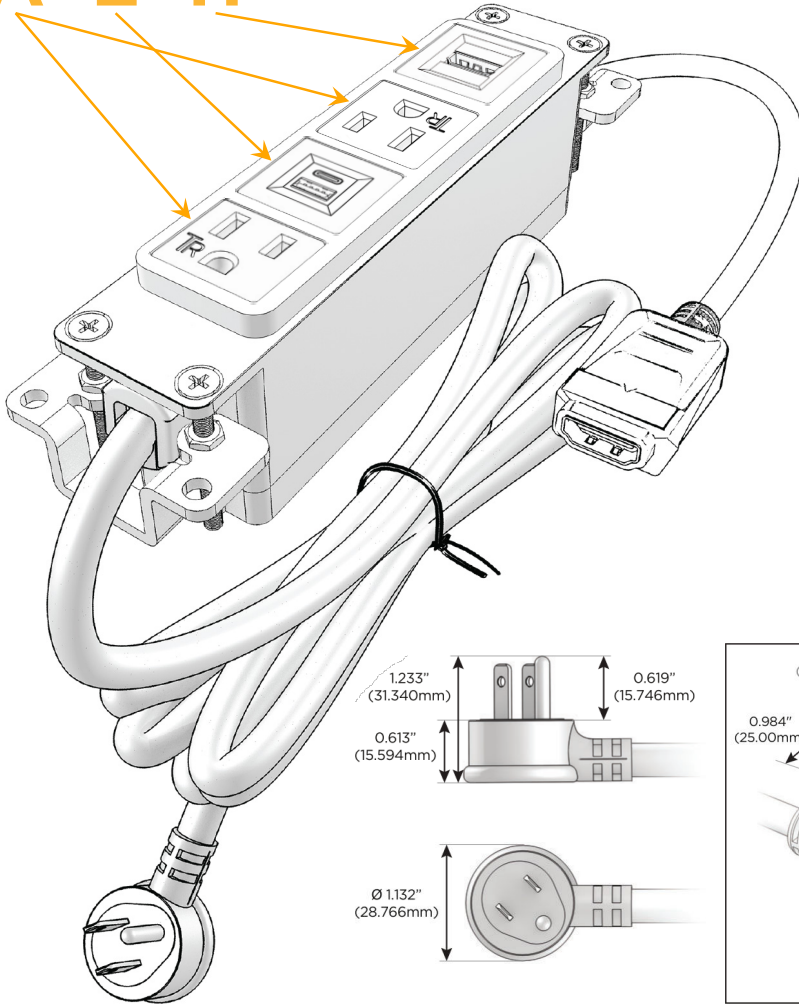

Bezel Finish: **UNICOLOR™ OIL RUBBED BRONZE (ABS)**

Custom Finishes Available M-POWER-4TRZ-AEAH-RZAB

Features:

Module/Port Options:

- A** Tamper Resistant AC Receptacle
- E** USB-A & USB-C (20W)
- M** Double USB-A (Fast Charging Ports - 18W)
- H** HDMI
- 6** CAT 6
- 12** RJ 12
- X** Switched AC
- Y** 3-Way Switch (Low Voltage)
- V** USB-C (45W High Speed Charging Port)
- S** USB-C (25W High Speed Charging Port)
- R** Switched AC (Rocker Switch)
- D** Dimmer Switch

Plug:

Supplied with Low Profile Flat 45° Angle 120 VAC Plug

Optional Standard Straight 120 VAC Plug

Optional Straight 120 VAC Pass-through Plug

- CLEAN, COMPACT DESIGN
- STREAMLINED
- LOW PROFILE
- SIDE-EXITING CORDS
- PLUG & PLAY
- 6' AC CORD & PLUG (FLAT PLUG STANDARD)
- CUSTOMIZABLE CONFIGURATIONS AND FINISHES
- UL LISTED FOR MOUNTING IN FURNITURE
- 15A

M-POWER-4T

AC POWER & DATA CONNECTIVITY SOLUTION

M-POWER-4TRZ-AEAH-RZAB

Specs:

Modules/Ports:

- A** Tamper Resistant AC Receptacle
- E** USB-A & USB-C (20W)
- H** HDMI

A E H

TOP