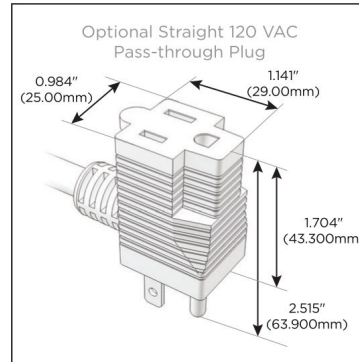

Plug:

Supplied with Low Profile Flat 45° Angle 120 VAC Plug

Optional Standard Straight 120 VAC Plug

Optional Straight 120 VAC Pass-through Plug

- CLEAN, COMPACT DESIGN
- STREAMLINED
- LOW PROFILE
- SIDE-EXITING CORDS
- PLUG & PLAY
- 6' AC CORD & PLUG (FLAT PLUG STANDARD)
- CUSTOMIZABLE CONFIGURATIONS AND FINISHES
- UL LISTED FOR MOUNTING IN FURNITURE
- 15A

M-POWER-4T

AC POWER & DATA CONNECTIVITY SOLUTION

M-POWER-4TRZ-AEAH-RZAB

Specs:

Modules/Ports:

- A** Tamper Resistant AC Receptacle
- E** USB-A & USB-C (20W)
- H** HDMI

A E H

TOP