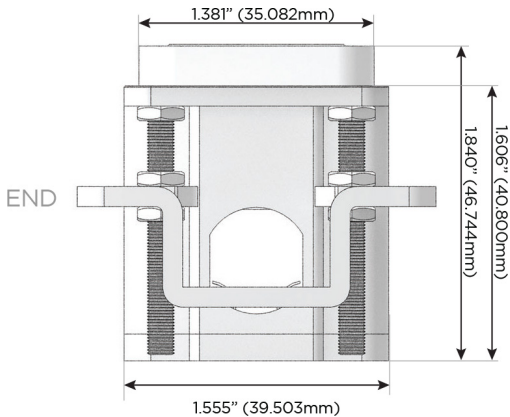

Plug:

Supplied with Low Profile Flat 45° Angle 120 VAC Plug

Optional Standard Straight 120 VAC Plug

Optional Straight 120 VAC Pass-through Plug

- CLEAN, COMPACT DESIGN
- STREAMLINED
- LOW PROFILE
- SIDE-EXITING CORDS
- PLUG & PLAY
- 6' AC CORD & PLUG (FLAT PLUG STANDARD)
- CUSTOMIZABLE CONFIGURATIONS AND FINISHES
- UL LISTED FOR MOUNTING IN FURNITURE
- 15A

M-POWER-4T

AC POWER & DATA CONNECTIVITY SOLUTION

M-POWER-4TRZ-AEAH-RZAB

Specs:

Modules/Ports:

- A** Tamper Resistant AC Receptacle
- E** USB-A & USB-C (20W)
- H** HDMI

A E H

TOP