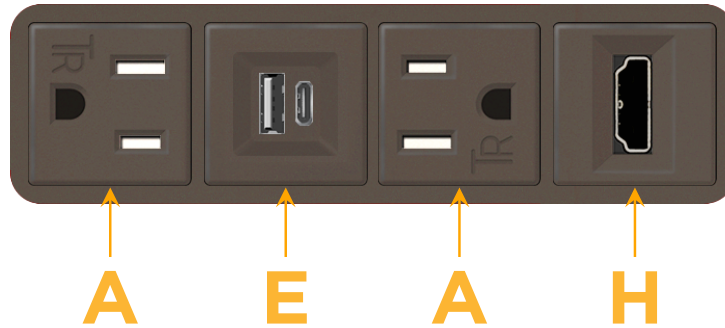

Bezel Finish: **UNICOLOR™ OIL RUBBED BRONZE (ABS)**

Custom Finishes Available M-POWER-4TRZ-AEAH-RZAB

Features:

Module/Port Options:

- A** Tamper Resistant AC Receptacle
- E** USB-A & USB-C (20W)
- M** Double USB-A (Fast Charging Ports - 18W)
- H** HDMI
- 6** CAT 6
- 12** RJ 12
- X** Switched AC
- Y** 3-Way Switch (Low Voltage)
- V** USB-C (45W High Speed Charging Port)
- S** USB-C (25W High Speed Charging Port)
- R** Switched AC (Rocker Switch)
- D** Dimmer Switch

Plug:

Supplied with Low Profile Flat 45° Angle 120 VAC Plug

Optional Standard Straight 120 VAC Plug

Optional Straight 120 VAC Pass-through Plug

- CLEAN, COMPACT DESIGN
- STREAMLINED
- LOW PROFILE
- SIDE-EXITING CORDS
- PLUG & PLAY
- 6' AC CORD & PLUG (FLAT PLUG STANDARD)
- CUSTOMIZABLE CONFIGURATIONS AND FINISHES
- UL LISTED FOR MOUNTING IN FURNITURE
- 15A

M-POWER-4T

AC POWER & DATA CONNECTIVITY SOLUTION

M-POWER-4TRZ-AEAH-RZAB

Specs:

Modules/Ports:

- A** Tamper Resistant AC Receptacle
- E** USB-A & USB-C (20W)
- H** HDMI

A E H

TOP