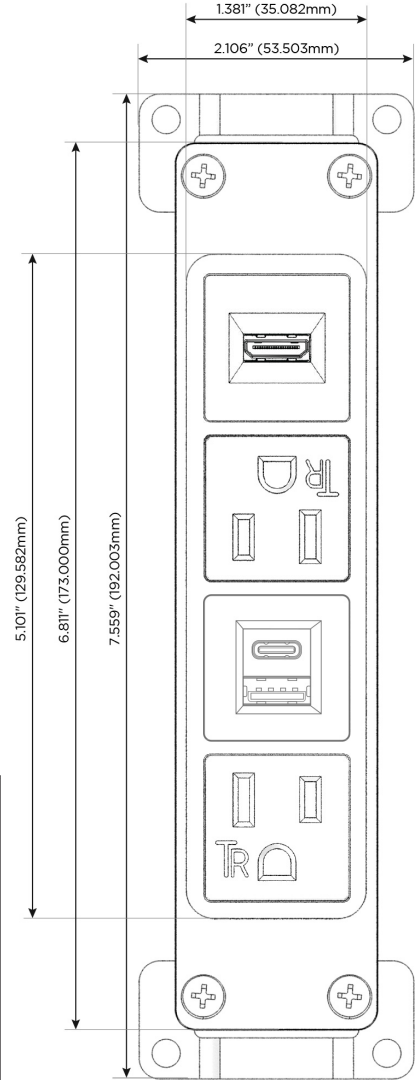

Bezel Finish: **UNICOLOR™ OIL RUBBED BRONZE (ABS)**

Custom Finishes Available M-POWER-4TRZ-AEAH-RZAB

Features:

Module/Port Options:

- A** Tamper Resistant AC Receptacle
- E** USB-A & USB-C (20W)
- M** Double USB-A (Fast Charging Ports - 18W)
- H** HDMI
- 6** CAT 6
- 12** RJ 12
- X** Switched AC
- Y** 3-Way Switch (Low Voltage)
- V** USB-C (45W High Speed Charging Port)
- S** USB-C (25W High Speed Charging Port)
- R** Switched AC (Rocker Switch)
- D** Dimmer Switch

Plug:

Supplied with Low Profile Flat 45° Angle 120 VAC Plug

Optional Standard Straight 120 VAC Plug

Optional Straight 120 VAC Pass-through Plug

- CLEAN, COMPACT DESIGN
- STREAMLINED
- LOW PROFILE
- SIDE-EXITING CORDS
- PLUG & PLAY
- 6' AC CORD & PLUG (FLAT PLUG STANDARD)
- CUSTOMIZABLE CONFIGURATIONS AND FINISHES
- UL LISTED FOR MOUNTING IN FURNITURE
- 15A

M-POWER-4T

AC POWER & DATA CONNECTIVITY SOLUTION

M-POWER-4TRZ-AEAH-RZAB

Specs:

Modules/Ports:

- A** Tamper Resistant AC Receptacle
- E** USB-A & USB-C (20W)
- H** HDMI

A E H

TOP