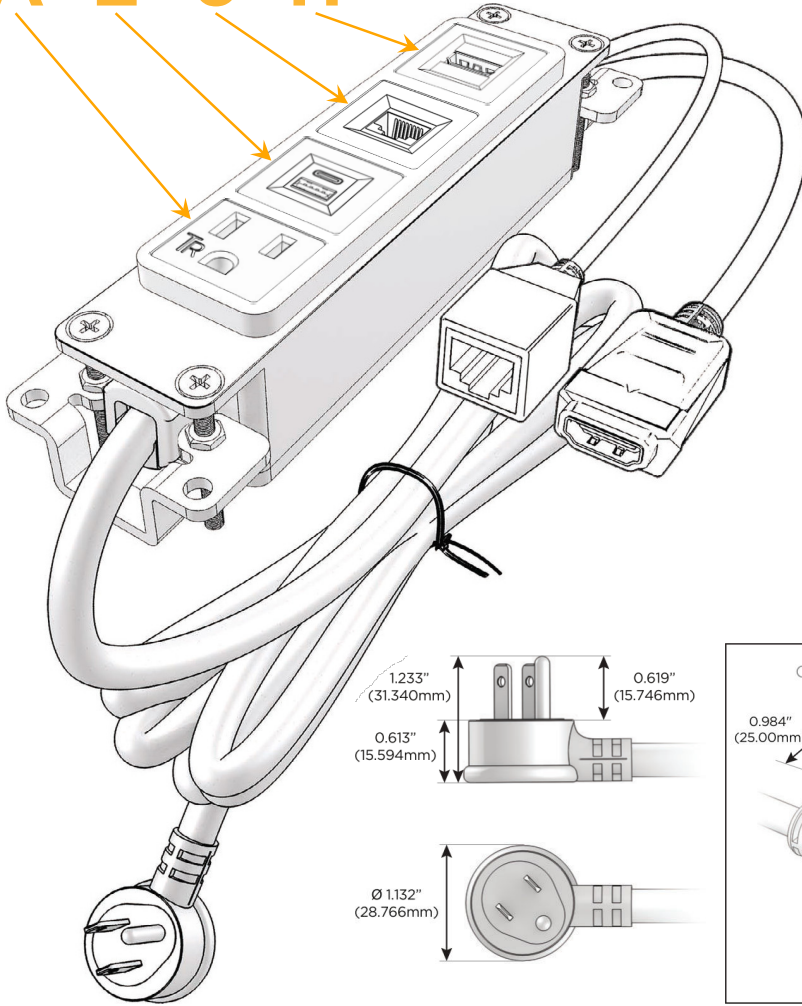

Bezel Finish: **UNICOLOR™ OIL RUBBED BRONZE (ABS)**

Custom Finishes Available M-POWER-4TRZ-AE6H-RZAB

Features:

Module/Port Options:

- A** Tamper Resistant AC Receptacle
- E** USB-A & USB-C (20W)
- M** Double USB-A (Fast Charging Ports - 18W)
- H** HDMI
- 6** CAT 6
- 12** RJ 12
- X** Switched AC
- Y** 3-Way Switch (Low Voltage)
- V** USB-C (45W High Speed Charging Port)
- S** USB-C (25W High Speed Charging Port)
- R** Switched AC (Rocker Switch)
- D** Dimmer Switch

Plug:

Supplied with Low Profile Flat 45° Angle 120 VAC Plug

Optional Standard Straight 120 VAC Plug

Optional Straight 120 VAC Pass-through Plug

- CLEAN, COMPACT DESIGN
- STREAMLINED
- LOW PROFILE
- SIDE-EXITING CORDS
- PLUG & PLAY
- 6' AC CORD & PLUG (FLAT PLUG STANDARD)
- CUSTOMIZABLE CONFIGURATIONS AND FINISHES
- UL LISTED FOR MOUNTING IN FURNITURE
- 15A

M-POWER-4T

AC POWER & DATA CONNECTIVITY SOLUTION

M-POWER-4TRZ-AE6H-RZAB

Specs:

Modules/Ports:

- A** Tamper Resistant AC Receptacle
- E** USB-A & USB-C (20W)
- 6** CAT 6
- H** HDMI

A E 6 H

Distributed by