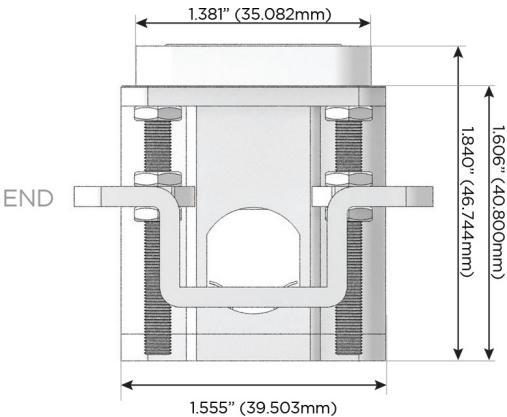

Plug:

Supplied with Low Profile Flat 45° Angle 120 VAC Plug

Optional Standard Straight 120 VAC Plug

Optional Straight 120 VAC Pass-through Plug

- CLEAN, COMPACT DESIGN
- STREAMLINED
- LOW PROFILE
- SIDE-EXITING CORDS
- PLUG & PLAY
- 6' AC CORD & PLUG (FLAT PLUG STANDARD)
- CUSTOMIZABLE CONFIGURATIONS AND FINISHES
- UL LISTED FOR MOUNTING IN FURNITURE
- 15A

M-POWER-4T

AC POWER & DATA CONNECTIVITY SOLUTION

M-POWER-4TRZ-AE6H-RZAB

Specs:

Modules/Ports:

- A** Tamper Resistant AC Receptacle
- E** USB-A & USB-C (20W)
- 6** CAT 6
- H** HDMI

A E 6 H

Distributed by