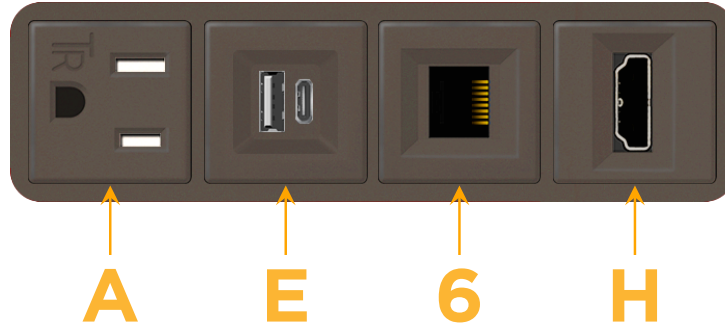

Bezel Finish: **UNICOLOR™ OIL RUBBED BRONZE (ABS)**

Custom Finishes Available M-POWER-4TRZ-AE6H-RZAB

Features:

Module/Port Options:

- A** Tamper Resistant AC Receptacle
- E** USB-A & USB-C (20W)
- M** Double USB-A (Fast Charging Ports - 18W)
- H** HDMI
- 6** CAT 6
- 12** RJ 12
- X** Switched AC
- Y** 3-Way Switch (Low Voltage)
- V** USB-C (45W High Speed Charging Port)
- S** USB-C (25W High Speed Charging Port)
- R** Switched AC (Rocker Switch)
- D** Dimmer Switch

Plug:

Supplied with Low Profile Flat 45° Angle 120 VAC Plug

Optional Standard Straight 120 VAC Plug

Optional Straight 120 VAC Pass-through Plug

- CLEAN, COMPACT DESIGN
- STREAMLINED
- LOW PROFILE
- SIDE-EXITING CORDS
- PLUG & PLAY
- 6' AC CORD & PLUG (FLAT PLUG STANDARD)
- CUSTOMIZABLE CONFIGURATIONS AND FINISHES
- UL LISTED FOR MOUNTING IN FURNITURE
- 15A

M-POWER-4T

AC POWER & DATA CONNECTIVITY SOLUTION

M-POWER-4TRZ-AE6H-RZAB

Specs:

Modules/Ports:

- A** Tamper Resistant AC Receptacle
- E** USB-A & USB-C (20W)
- 6** CAT 6
- H** HDMI

A E 6 H

Distributed by