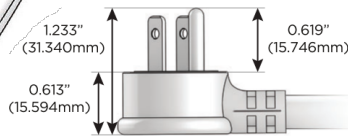

Plug:

Supplied with Low Profile Flat 45° Angle 120 VAC Plug

Optional Standard Straight 120 VAC Plug

Optional Straight 120 VAC Pass-through Plug

- CLEAN, COMPACT DESIGN
- STREAMLINED
- LOW PROFILE
- SIDE-EXITING CORDS
- PLUG & PLAY
- 6' AC CORD & PLUG (FLAT PLUG STANDARD)
- CUSTOMIZABLE CONFIGURATIONS AND FINISHES
- UL LISTED FOR MOUNTING IN FURNITURE
- 15A

M-POWER-4T

AC POWER & DATA CONNECTIVITY SOLUTION

M-POWER-4TRZ-AE6H-RZAB

Specs:

Modules/Ports:

- A** Tamper Resistant AC Receptacle
- E** USB-A & USB-C (20W)
- 6** CAT 6
- H** HDMI

A E 6 H

Distributed by