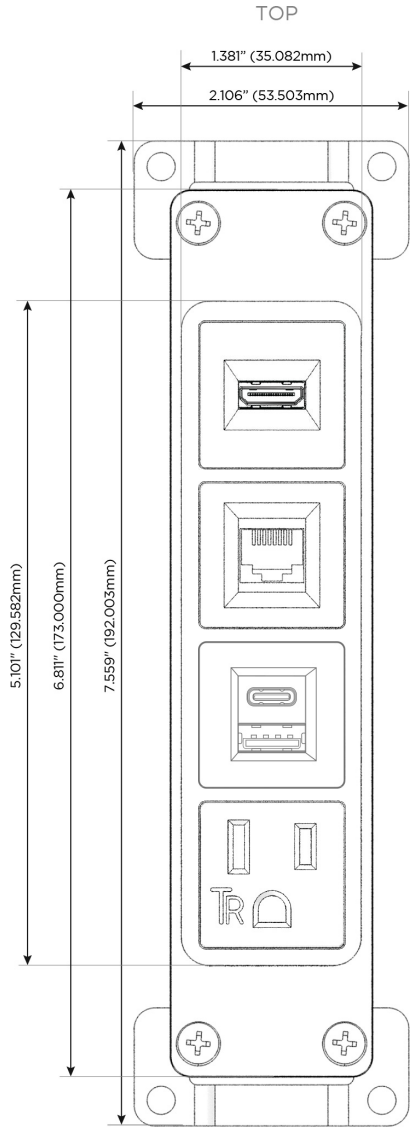

Bezel Finish: **UNICOLOR™ OIL RUBBED BRONZE (ABS)**

Custom Finishes Available M-POWER-4TRZ-AE6H-RZAB

Features:

Module/Port Options:

- A** Tamper Resistant AC Receptacle
- E** USB-A & USB-C (20W)
- M** Double USB-A (Fast Charging Ports - 18W)
- H** HDMI
- 6** CAT 6
- 12** RJ 12
- X** Switched AC
- Y** 3-Way Switch (Low Voltage)
- V** USB-C (45W High Speed Charging Port)
- S** USB-C (25W High Speed Charging Port)
- R** Switched AC (Rocker Switch)
- D** Dimmer Switch

Plug:

Supplied with Low Profile Flat 45° Angle 120 VAC Plug

Optional Standard Straight 120 VAC Plug

Optional Straight 120 VAC Pass-through Plug

- CLEAN, COMPACT DESIGN
- STREAMLINED
- LOW PROFILE
- SIDE-EXITING CORDS
- PLUG & PLAY
- 6' AC CORD & PLUG (FLAT PLUG STANDARD)
- CUSTOMIZABLE CONFIGURATIONS AND FINISHES
- UL LISTED FOR MOUNTING IN FURNITURE
- 15A

M-POWER-4T

AC POWER & DATA CONNECTIVITY SOLUTION

M-POWER-4TRZ-AE6H-RZAB

Specs:

Modules/Ports:

- A** Tamper Resistant AC Receptacle
- E** USB-A & USB-C (20W)
- 6** CAT 6
- H** HDMI

A E 6 H

Distributed by