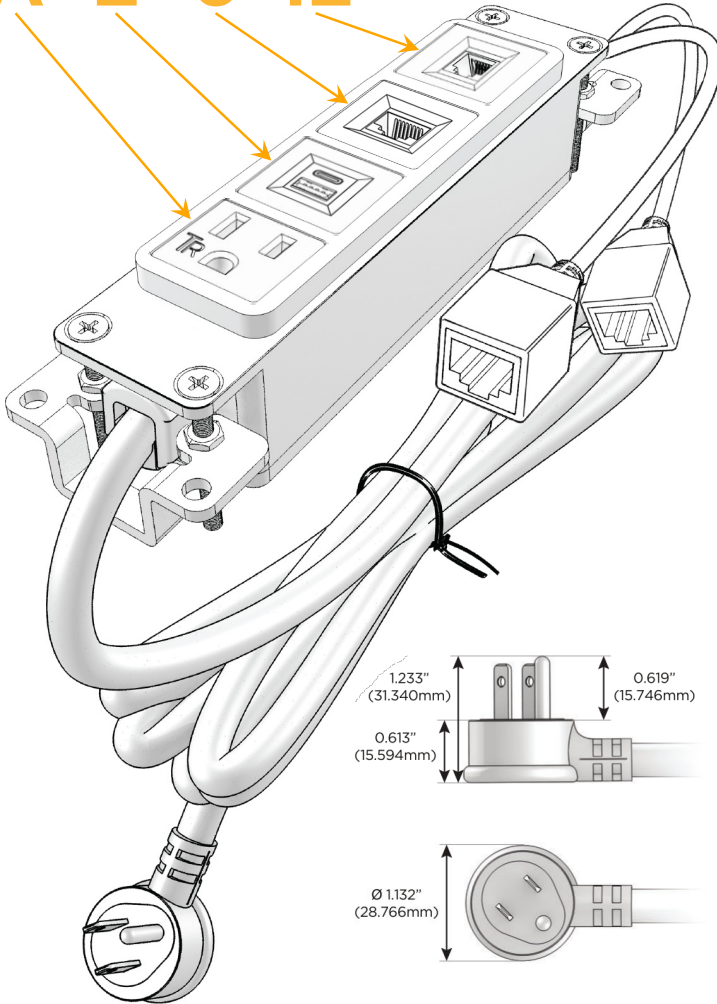

Bezel Finish: **UNICOLOR™ OIL RUBBED BRONZE (ABS)**

Custom Finishes Available M-POWER-4TRZ-AE612-RZAB

Features:

Module/Port Options:

- A** Tamper Resistant AC Receptacle
- E** USB-A & USB-C (20W)
- M** Double USB-A (Fast Charging Ports - 18W)
- H** HDMI
- 6** CAT 6
- 12** RJ 12
- X** Switched AC
- Y** 3-Way Switch (Low Voltage)
- V** USB-C (45W High Speed Charging Port)
- S** USB-C (25W High Speed Charging Port)
- R** Switched AC (Rocker Switch)
- D** Dimmer Switch

Plug:

Supplied with Low Profile Flat 45° Angle 120 VAC Plug

Optional Standard Straight 120 VAC Plug

Optional Straight 120 VAC Pass-through Plug

- CLEAN, COMPACT DESIGN
- STREAMLINED
- LOW PROFILE
- SIDE-EXITING CORDS
- PLUG & PLAY
- 6' AC CORD & PLUG (FLAT PLUG STANDARD)
- CUSTOMIZABLE CONFIGURATIONS AND FINISHES
- UL LISTED FOR MOUNTING IN FURNITURE
- 15A

M-POWER-4T

AC POWER & DATA CONNECTIVITY SOLUTION

M-POWER-4TRZ-AE612-RZAB

Specs:

Modules/Ports:

- A** Tamper Resistant AC Receptacle
- E** USB-A & USB-C (20W)
- 6** CAT 6
- 12** RJ 12

A E 6 12

Distributed by