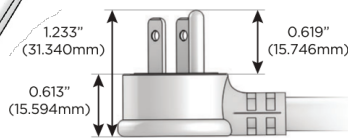

M-POWER-4T

AC POWER & DATA CONNECTIVITY SOLUTION

M-POWER-4TRZ-AE612-RZAB

Specs:

Modules/Ports:

- A** Tamper Resistant AC Receptacle
- E** USB-A & USB-C (20W)
- 6** CAT 6
- 12** RJ 12

A E 6 12

Distributed by