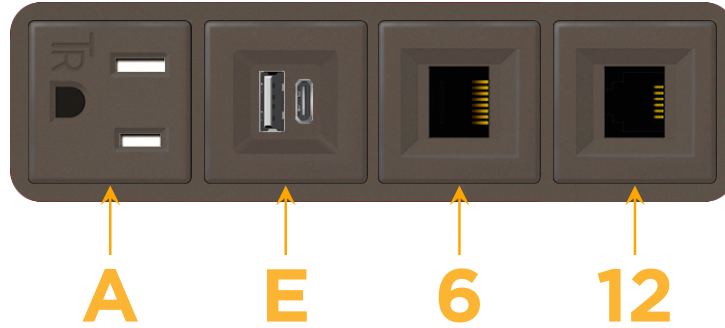

Bezel Finish: **UNICOLOR™ OIL RUBBED BRONZE (ABS)**

Custom Finishes Available M-POWER-4TRZ-AE612-RZAB

Features:

Module/Port Options:

- A** Tamper Resistant AC Receptacle
- E** USB-A & USB-C (20W)
- M** Double USB-A (Fast Charging Ports - 18W)
- H** HDMI
- 6** CAT 6
- 12** RJ 12
- X** Switched AC
- Y** 3-Way Switch (Low Voltage)
- V** USB-C (45W High Speed Charging Port)
- S** USB-C (25W High Speed Charging Port)
- R** Switched AC (Rocker Switch)
- D** Dimmer Switch

Plug:

Supplied with Low Profile Flat 45° Angle 120 VAC Plug

Optional Standard Straight 120 VAC Plug

Optional Straight 120 VAC Pass-through Plug

- CLEAN, COMPACT DESIGN
- STREAMLINED
- LOW PROFILE
- SIDE-EXITING CORDS
- PLUG & PLAY
- 6' AC CORD & PLUG (FLAT PLUG STANDARD)
- CUSTOMIZABLE CONFIGURATIONS AND FINISHES
- UL LISTED FOR MOUNTING IN FURNITURE
- 15A

M-POWER-4T

AC POWER & DATA CONNECTIVITY SOLUTION

M-POWER-4TRZ-AE612-RZAB

Specs:

Modules/Ports:

- A** Tamper Resistant AC Receptacle
- E** USB-A & USB-C (20W)
- 6** CAT 6
- 12** RJ 12

A E 6 12

Distributed by