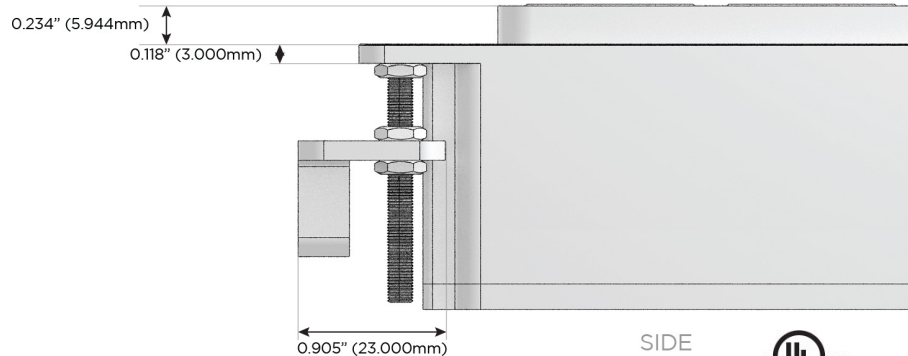

M-POWER-4T

AC POWER & DATA CONNECTIVITY SOLUTION

M-POWER-4TRZ-AAMM-RZAB

Specs:

Modules/Ports:

- A** Tamper Resistant AC Receptacle
- M** Double USB-A (Fast Charging Ports - 18W)

Distributed by

Mormax Company, Inc.