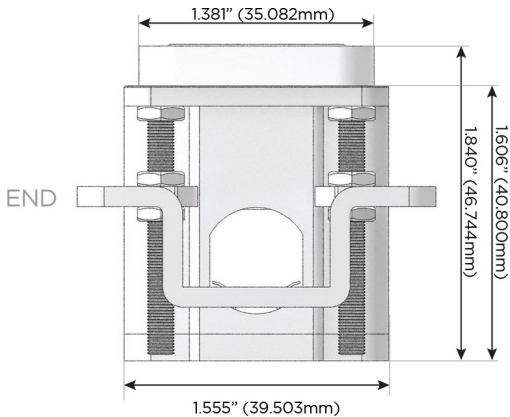

Plug:

Supplied with Low Profile Flat 45° Angle 120 VAC Plug

Optional Standard Straight 120 VAC Plug

Optional Straight 120 VAC Pass-through Plug

- CLEAN, COMPACT DESIGN
- STREAMLINED
- LOW PROFILE
- SIDE-EXITING CORDS
- PLUG & PLAY
- 6' AC CORD & PLUG (FLAT PLUG STANDARD)
- CUSTOMIZABLE CONFIGURATIONS AND FINISHES
- UL LISTED FOR MOUNTING IN FURNITURE
- 15A

M-POWER-4T

AC POWER & DATA CONNECTIVITY SOLUTION

M-POWER-4TRZ-AAMM-RZAB

Specs:

Modules/Ports:

- A** Tamper Resistant AC Receptacle
- M** Double USB-A (Fast Charging Ports - 18W)

Distributed by

Mormax Company, Inc.