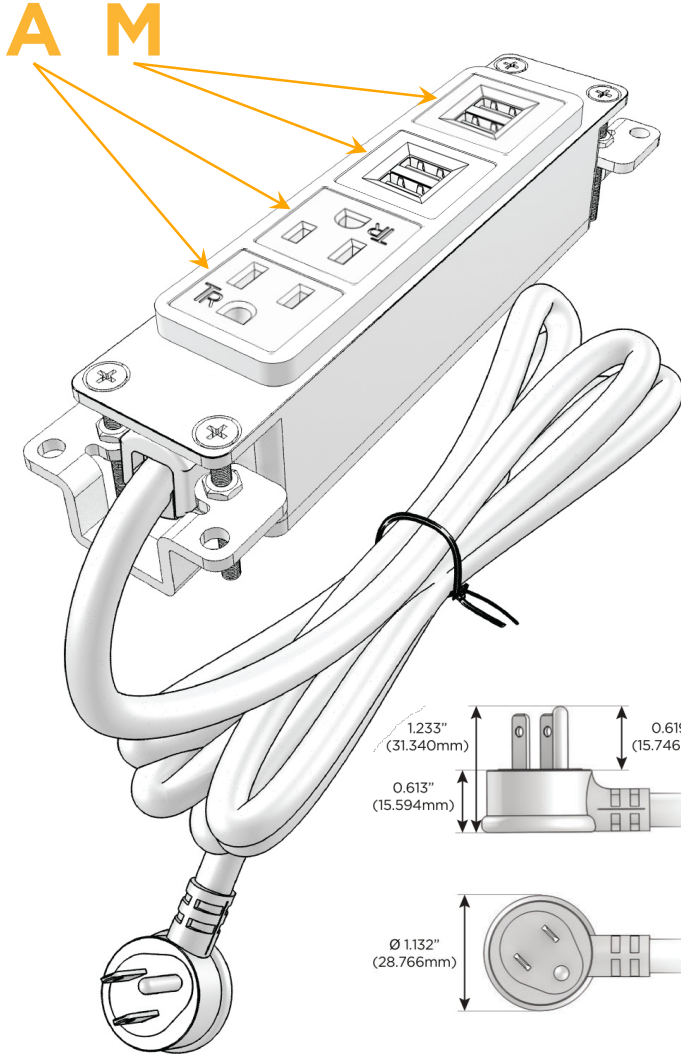

Bezel Finish: **UNICOLOR™ OIL RUBBED BRONZE (ABS)**

Custom Finishes Available M-POWER-4TRZ-AAMM-RZAB

Features:

Module/Port Options:

- A** Tamper Resistant AC Receptacle
- E** USB-A & USB-C (20W)
- M** Double USB-A (Fast Charging Ports - 18W)
- H** HDMI
- 6** CAT 6
- 12** RJ 12
- X** Switched AC
- Y** 3-Way Switch (Low Voltage)
- V** USB-C (45W High Speed Charging Port)
- S** USB-C (25W High Speed Charging Port)
- R** Switched AC (Rocker Switch)
- D** Dimmer Switch

Plug:

Supplied with Low Profile Flat 45° Angle 120 VAC Plug

Optional Standard Straight 120 VAC Plug

Optional Straight 120 VAC Pass-through Plug

- CLEAN, COMPACT DESIGN
- STREAMLINED
- LOW PROFILE
- SIDE-EXITING CORDS
- PLUG & PLAY
- 6' AC CORD & PLUG (FLAT PLUG STANDARD)
- CUSTOMIZABLE CONFIGURATIONS AND FINISHES
- UL LISTED FOR MOUNTING IN FURNITURE
- 15A

M-POWER-4T

AC POWER & DATA CONNECTIVITY SOLUTION

M-POWER-4TRZ-AAMM-RZAB

Specs:

Modules/Ports:

- A** Tamper Resistant AC Receptacle
- M** Double USB-A (Fast Charging Ports - 18W)

Distributed by

Mormax Company, Inc.