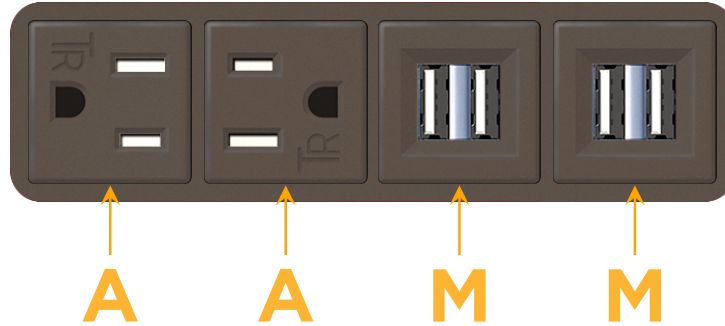

Bezel Finish: **UNICOLOR™ OIL RUBBED BRONZE (ABS)**

Custom Finishes Available M-POWER-4TRZ-AAMM-RZAB

Features:

Module/Port Options:

- A** Tamper Resistant AC Receptacle
- E** USB-A & USB-C (20W)
- M** Double USB-A (Fast Charging Ports - 18W)
- H** HDMI
- 6** CAT 6
- 12** RJ 12
- X** Switched AC
- Y** 3-Way Switch (Low Voltage)
- V** USB-C (45W High Speed Charging Port)
- S** USB-C (25W High Speed Charging Port)
- R** Switched AC (Rocker Switch)
- D** Dimmer Switch

Plug:

Supplied with Low Profile Flat 45° Angle 120 VAC Plug

Optional Standard Straight 120 VAC Plug

Optional Straight 120 VAC Pass-through Plug

- CLEAN, COMPACT DESIGN
- STREAMLINED
- LOW PROFILE
- SIDE-EXITING CORDS
- PLUG & PLAY
- 6' AC CORD & PLUG (FLAT PLUG STANDARD)
- CUSTOMIZABLE CONFIGURATIONS AND FINISHES
- UL LISTED FOR MOUNTING IN FURNITURE
- 15A

M-POWER-4T

AC POWER & DATA CONNECTIVITY SOLUTION

M-POWER-4TRZ-AAMM-RZAB

Specs:

Modules/Ports:

- A** Tamper Resistant AC Receptacle
- M** Double USB-A (Fast Charging Ports - 18W)

Distributed by

Mormax Company, Inc.