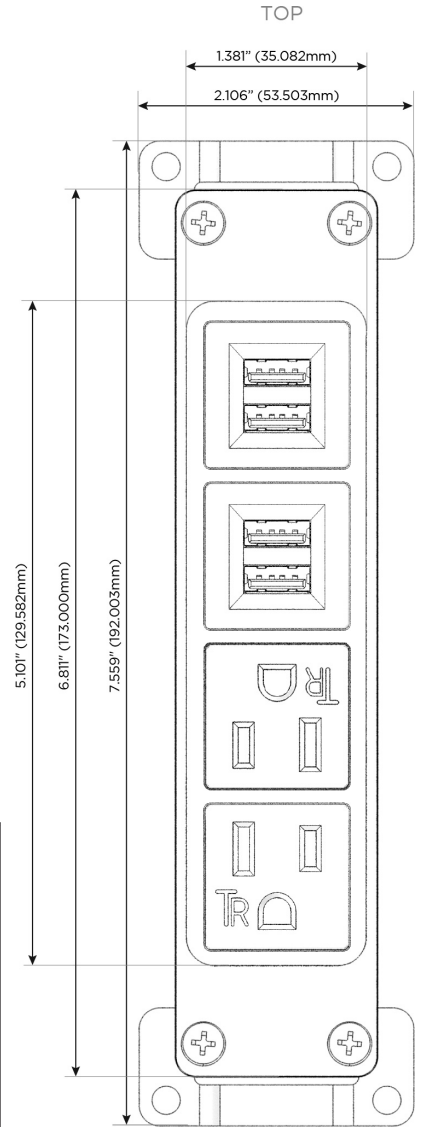

Bezel Finish: **UNICOLOR™ OIL RUBBED BRONZE (ABS)**

Custom Finishes Available M-POWER-4TRZ-AAMM-RZAB

Features:

Module/Port Options:

- A** Tamper Resistant AC Receptacle
- E** USB-A & USB-C (20W)
- M** Double USB-A (Fast Charging Ports - 18W)
- H** HDMI
- 6** CAT 6
- 12** RJ 12
- X** Switched AC
- Y** 3-Way Switch (Low Voltage)
- V** USB-C (45W High Speed Charging Port)
- S** USB-C (25W High Speed Charging Port)
- R** Switched AC (Rocker Switch)
- D** Dimmer Switch

Plug:

Supplied with Low Profile Flat 45° Angle 120 VAC Plug

Optional Standard Straight 120 VAC Plug

Optional Straight 120 VAC Pass-through Plug

- CLEAN, COMPACT DESIGN
- STREAMLINED
- LOW PROFILE
- SIDE-EXITING CORDS
- PLUG & PLAY
- 6' AC CORD & PLUG (FLAT PLUG STANDARD)
- CUSTOMIZABLE CONFIGURATIONS AND FINISHES
- UL LISTED FOR MOUNTING IN FURNITURE
- 15A

M-POWER-4T

AC POWER & DATA CONNECTIVITY SOLUTION

M-POWER-4TRZ-AAMM-RZAB

Specs:

Modules/Ports:

- A** Tamper Resistant AC Receptacle
- M** Double USB-A (Fast Charging Ports - 18W)

Distributed by

Mormax Company, Inc.