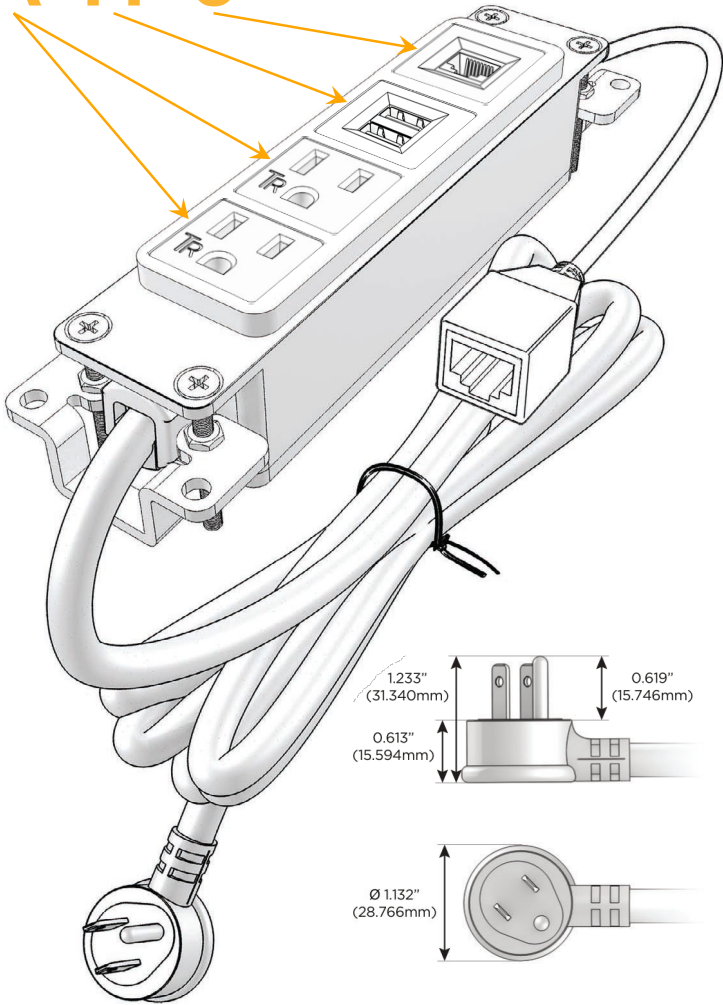

Bezel Finish: **UNICOLOR™ OIL RUBBED BRONZE (ABS)**

Custom Finishes Available M-POWER-4TRZ-AAM6-RZAB

Features:

Module/Port Options:

- A** Tamper Resistant AC Receptacle
- E** USB-A & USB-C (20W)
- M** Double USB-A (Fast Charging Ports - 18W)
- H** HDMI
- 6** CAT 6
- 12** RJ 12
- X** Switched AC
- Y** 3-Way Switch (Low Voltage)
- V** USB-C (45W High Speed Charging Port)
- S** USB-C (25W High Speed Charging Port)
- R** Switched AC (Rocker Switch)
- D** Dimmer Switch

Plug:

Supplied with Low Profile Flat 45° Angle 120 VAC Plug

Optional Standard Straight 120 VAC Plug

Optional Straight 120 VAC Pass-through Plug

- CLEAN, COMPACT DESIGN
- STREAMLINED
- LOW PROFILE
- SIDE-EXITING CORDS
- PLUG & PLAY
- 6' AC CORD & PLUG (FLAT PLUG STANDARD)
- CUSTOMIZABLE CONFIGURATIONS AND FINISHES
- UL LISTED FOR MOUNTING IN FURNITURE
- 15A

M-POWER-4T

AC POWER & DATA CONNECTIVITY SOLUTION

M-POWER-4TRZ-AAM6-RZAB

Specs:

Modules/Ports:

- A** Tamper Resistant AC Receptacle
- M** Double USB-A (Fast Charging Ports - 18W)
- 6** CAT 6

A M 6

Distributed by