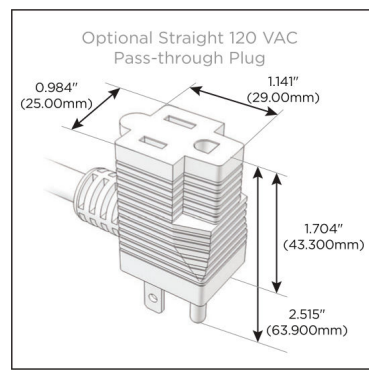

Plug:

Supplied with Low Profile Flat 45° Angle 120 VAC Plug

Optional Standard Straight 120 VAC Plug

Optional Straight 120 VAC Pass-through Plug

- CLEAN, COMPACT DESIGN
- STREAMLINED
- LOW PROFILE
- SIDE-EXITING CORDS
- PLUG & PLAY
- 6' AC CORD & PLUG (FLAT PLUG STANDARD)
- CUSTOMIZABLE CONFIGURATIONS AND FINISHES
- UL LISTED FOR MOUNTING IN FURNITURE
- 15A

M-POWER-4T

AC POWER & DATA CONNECTIVITY SOLUTION

M-POWER-4TRZ-AAM6-RZAB

Specs:

Modules/Ports:

- A** Tamper Resistant AC Receptacle
- M** Double USB-A (Fast Charging Ports - 18W)
- 6** CAT 6

A M 6

Distributed by