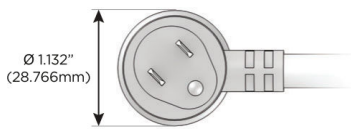

Plug:

Supplied with Low Profile Flat 45° Angle 120 VAC Plug

Optional Standard Straight 120 VAC Plug

Optional Straight 120 VAC Pass-through Plug

- CLEAN, COMPACT DESIGN
- STREAMLINED
- LOW PROFILE
- SIDE-EXITING CORDS
- PLUG & PLAY
- 6' AC CORD & PLUG (FLAT PLUG STANDARD)
- CUSTOMIZABLE CONFIGURATIONS AND FINISHES
- UL LISTED FOR MOUNTING IN FURNITURE
- 15A

M-POWER-4T

AC POWER & DATA CONNECTIVITY SOLUTION

M-POWER-4TRZ-AAM6-RZAB

Specs:

Modules/Ports:

- A** Tamper Resistant AC Receptacle
- M** Double USB-A (Fast Charging Ports - 18W)
- 6** CAT 6

A M 6

Distributed by