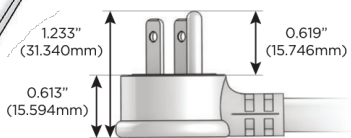

M-POWER-4T

AC POWER & DATA CONNECTIVITY SOLUTION

M-POWER-4TRZ-AAM6-RZAB

Specs:

Modules/Ports:

- A** Tamper Resistant AC Receptacle
- M** Double USB-A (Fast Charging Ports - 18W)
- 6** CAT 6

A M 6

Distributed by