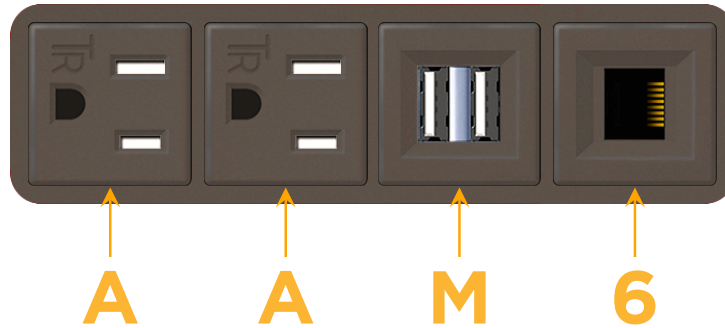

sales@mormax.com

mormax.com

Metro Light & Power's line of power & data solutions offers sophisticated design elements combined with greater ease of installation. Streamlined and low-profile, enhanced by side-exiting cords, our outlets advance the industry with their cutting edge look and feel. We believe flexibility is key, and we provide a variety of mounting options, including the ability to mount in limited spaces. Our outlets are available in many finishes and configurations, in addition to a custom color and finish capability for our clients.

Bezel Finish: **UNICOLOR™ OIL RUBBED BRONZE (ABS)**

Custom Finishes Available M-POWER-4TRZ-AAM6-RZAB

Features:

Module/Port Options:

- A** Tamper Resistant AC Receptacle
- E** USB-A & USB-C (20W)
- M** Double USB-A (Fast Charging Ports - 18W)
- H** HDMI
- 6** CAT 6
- 12** RJ 12
- X** Switched AC
- Y** 3-Way Switch (Low Voltage)
- V** USB-C (45W High Speed Charging Port)
- S** USB-C (25W High Speed Charging Port)
- R** Switched AC (Rocker Switch)
- D** Dimmer Switch

Plug:

Supplied with Low Profile Flat 45° Angle 120 VAC Plug

Optional Standard Straight 120 VAC Plug

Optional Straight 120 VAC Pass-through Plug

- CLEAN, COMPACT DESIGN
- STREAMLINED
- LOW PROFILE
- SIDE-EXITING CORDS
- PLUG & PLAY
- 6' AC CORD & PLUG (FLAT PLUG STANDARD)
- CUSTOMIZABLE CONFIGURATIONS AND FINISHES
- UL LISTED FOR MOUNTING IN FURNITURE
- 15A

M-POWER-4T

AC POWER & DATA CONNECTIVITY SOLUTION

M-POWER-4TRZ-AAM6-RZAB

Specs:

Modules/Ports:

- A** Tamper Resistant AC Receptacle
- M** Double USB-A (Fast Charging Ports - 18W)
- 6** CAT 6

A M 6

Distributed by