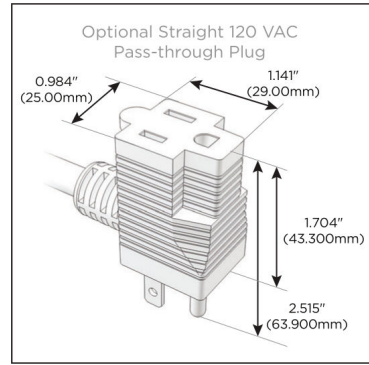

Plug:

Supplied with Low Profile Flat 45° Angle 120 VAC Plug

Optional Standard Straight 120 VAC Plug

Optional Straight 120 VAC Pass-through Plug

- CLEAN, COMPACT DESIGN
- STREAMLINED
- LOW PROFILE
- SIDE-EXITING CORDS
- PLUG & PLAY
- 6' AC CORD & PLUG (FLAT PLUG STANDARD)
- CUSTOMIZABLE CONFIGURATIONS AND FINISHES
- UL LISTED FOR MOUNTING IN FURNITURE
- 15A

M-POWER-4T

AC POWER & DATA CONNECTIVITY SOLUTION

M-POWER-4TRZ-AAE6-RZAB

Specs:

Modules/Ports:

- A** Tamper Resistant AC Receptacle
- E** USB-A & USB-C (20W)
- 6** CAT 6

A E 6

Distributed by