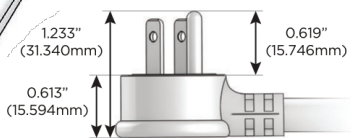

M-POWER-4T

AC POWER & DATA CONNECTIVITY SOLUTION

M-POWER-4TRZ-AAE6-RZAB

Specs:

Modules/Ports:

- A** Tamper Resistant AC Receptacle
- E** USB-A & USB-C (20W)
- 6** CAT 6

A E 6

Distributed by