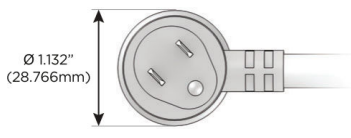

Plug:

Supplied with Low Profile Flat 45° Angle 120 VAC Plug

Optional Standard Straight 120 VAC Plug

Optional Straight 120 VAC Pass-through Plug

- CLEAN, COMPACT DESIGN
- STREAMLINED
- LOW PROFILE
- SIDE-EXITING CORDS
- PLUG & PLAY
- 6' AC CORD & PLUG (FLAT PLUG STANDARD)
- CUSTOMIZABLE CONFIGURATIONS AND FINISHES
- UL LISTED FOR MOUNTING IN FURNITURE
- 15A

M-POWER-4T

AC POWER & DATA CONNECTIVITY SOLUTION

M-POWER-4TRZ-AAE6-RZAB

Specs:

Modules/Ports:

- A** Tamper Resistant AC Receptacle
- E** USB-A & USB-C (20W)
- 6** CAT 6

A E 6

Distributed by