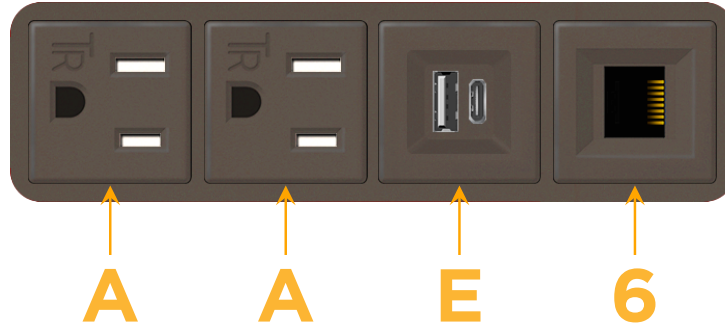

Bezel Finish: **UNICOLOR™ OIL RUBBED BRONZE (ABS)**

Custom Finishes Available M-POWER-4TRZ-AAE6-RZAB

Features:

Module/Port Options:

- A** Tamper Resistant AC Receptacle
- E** USB-A & USB-C (20W)
- M** Double USB-A (Fast Charging Ports - 18W)
- H** HDMI
- 6** CAT 6
- 12** RJ 12
- X** Switched AC
- Y** 3-Way Switch (Low Voltage)
- V** USB-C (45W High Speed Charging Port)
- S** USB-C (25W High Speed Charging Port)
- R** Switched AC (Rocker Switch)
- D** Dimmer Switch

Plug:

Supplied with Low Profile Flat 45° Angle 120 VAC Plug

Optional Standard Straight 120 VAC Plug

Optional Straight 120 VAC Pass-through Plug

- CLEAN, COMPACT DESIGN
- STREAMLINED
- LOW PROFILE
- SIDE-EXITING CORDS
- PLUG & PLAY
- 6' AC CORD & PLUG (FLAT PLUG STANDARD)
- CUSTOMIZABLE CONFIGURATIONS AND FINISHES
- UL LISTED FOR MOUNTING IN FURNITURE
- 15A

M-POWER-4T

AC POWER & DATA CONNECTIVITY SOLUTION

M-POWER-4TRZ-AAE6-RZAB

Specs:

Modules/Ports:

- A** Tamper Resistant AC Receptacle
- E** USB-A & USB-C (20W)
- 6** CAT 6

A E 6

Distributed by