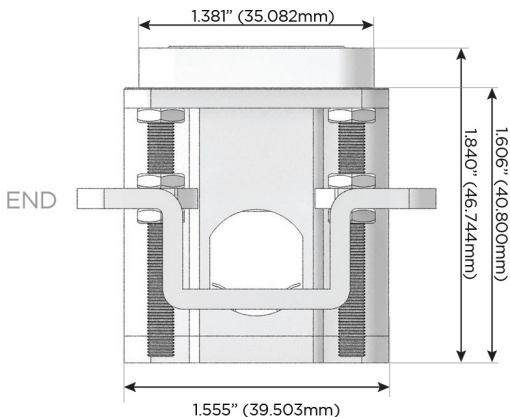

#### Plug:

Supplied with Low Profile Flat 45° Angle 120 VAC Plug

Optional Standard Straight 120 VAC Plug

Optional Straight 120 VAC Pass-through Plug

- CLEAN, COMPACT DESIGN
- STREAMLINED
- LOW PROFILE
- SIDE-EXITING CORDS
- PLUG & PLAY
- 6' AC CORD & PLUG (FLAT PLUG STANDARD)
- CUSTOMIZABLE CONFIGURATIONS AND FINISHES
- UL LISTED FOR MOUNTING IN FURNITURE
- 15A

# M-POWER-4T

AC POWER & DATA CONNECTIVITY SOLUTION

M-POWER-4TRZ-AAAM-RZAB

Specs:

**Modules/Ports:**

- A** Tamper Resistant AC Receptacle
- M** Double USB-A (Fast Charging Ports - 18W)

Distributed by

Mormax Company, Inc.