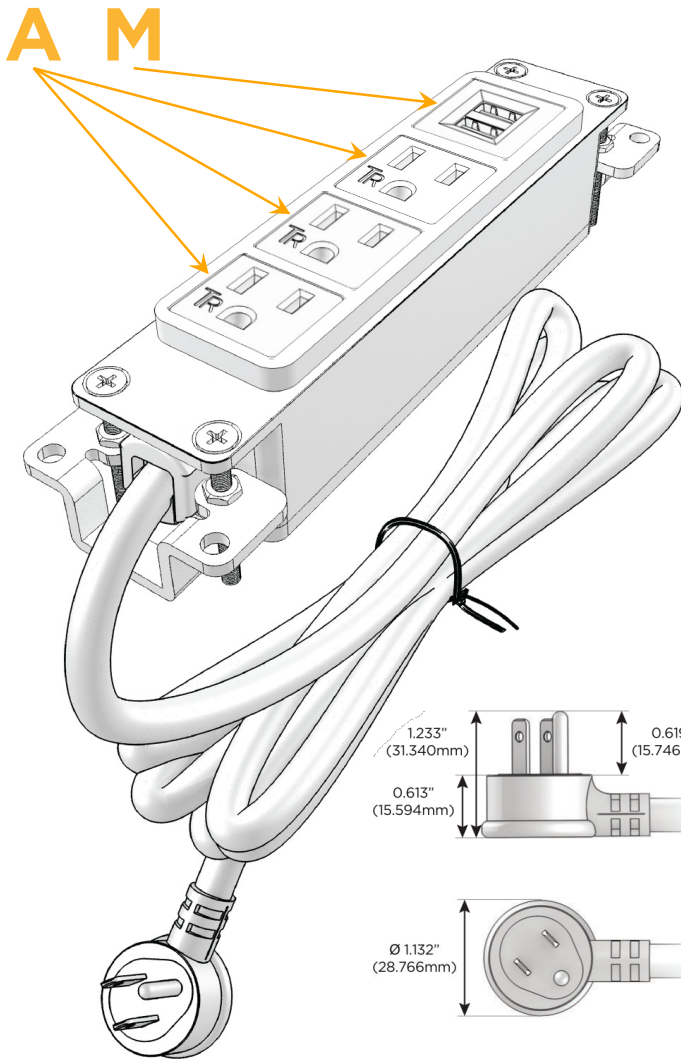

#### Module/Port Options:

- A** Tamper Resistant AC Receptacle
- E** USB-A & USB-C (20W)
- M** Double USB-A (Fast Charging Ports - 18W)
- H** HDMI
- 6** CAT 6
- 12** RJ 12
- X** Switched AC
- Y** 3-Way Switch (Low Voltage)
- V** USB-C (45W High Speed Charging Port)
- S** USB-C (25W High Speed Charging Port)
- R** Switched AC (Rocker Switch)
- D** Dimmer Switch

#### Plug:

Supplied with Low Profile Flat 45° Angle 120 VAC Plug

Optional Standard Straight 120 VAC Plug

Optional Straight 120 VAC Pass-through Plug

- CLEAN, COMPACT DESIGN
- STREAMLINED
- LOW PROFILE
- SIDE-EXITING CORDS
- PLUG & PLAY
- 6' AC CORD & PLUG (FLAT PLUG STANDARD)
- CUSTOMIZABLE CONFIGURATIONS AND FINISHES
- UL LISTED FOR MOUNTING IN FURNITURE
- 15A

# M-POWER-4T

AC POWER & DATA CONNECTIVITY SOLUTION

M-POWER-4TRZ-AAAM-RZAB

Specs:

**Modules/Ports:**

- A** Tamper Resistant AC Receptacle
- M** Double USB-A (Fast Charging Ports - 18W)

Distributed by

Mormax Company, Inc.