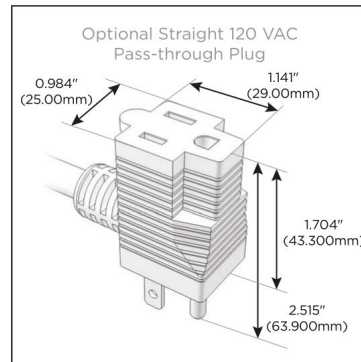

#### Module/Port Options:

- A** Tamper Resistant AC Receptacle
- E** USB-A & USB-C (20W)
- M** Double USB-A (Fast Charging Ports - 18W)
- H** HDMI
- 6** CAT 6
- 12** RJ 12
- X** Switched AC
- Y** 3-Way Switch (Low Voltage)
- V** USB-C (45W High Speed Charging Port)
- S** USB-C (25W High Speed Charging Port)
- R** Switched AC (Rocker Switch)
- D** Dimmer Switch

#### Plug:

Supplied with Low Profile Flat 45° Angle 120 VAC Plug

Optional Standard Straight 120 VAC Plug

Optional Straight 120 VAC Pass-through Plug

- CLEAN, COMPACT DESIGN
- STREAMLINED
- LOW PROFILE
- SIDE-EXITING CORDS
- PLUG & PLAY
- 6' AC CORD & PLUG (FLAT PLUG STANDARD)
- CUSTOMIZABLE CONFIGURATIONS AND FINISHES
- UL LISTED FOR MOUNTING IN FURNITURE
- 15A

# M-POWER-4T

AC POWER & DATA CONNECTIVITY SOLUTION

M-POWER-4TRZ-AAAM-RZAB

Specs:

**Modules/Ports:**

- A** Tamper Resistant AC Receptacle
- M** Double USB-A (Fast Charging Ports - 18W)

Distributed by

Mormax Company, Inc.