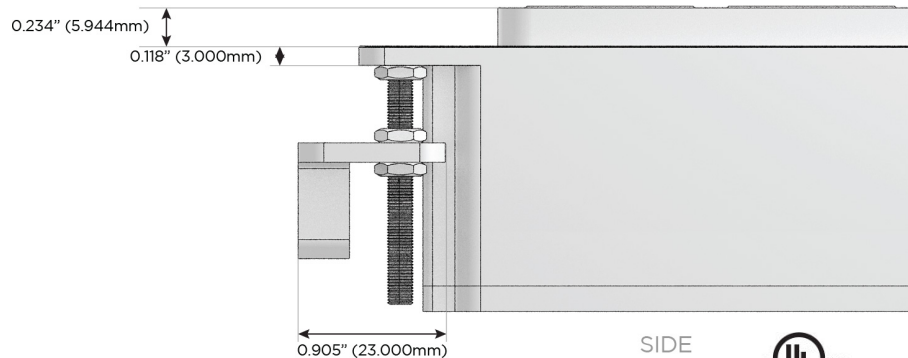

# M-POWER-4T

AC POWER & DATA CONNECTIVITY SOLUTION

M-POWER-4TRZ-AAAM-RZAB

Specs:

**Modules/Ports:**

- A** Tamper Resistant AC Receptacle
- M** Double USB-A (Fast Charging Ports - 18W)

Distributed by

Mormax Company, Inc.