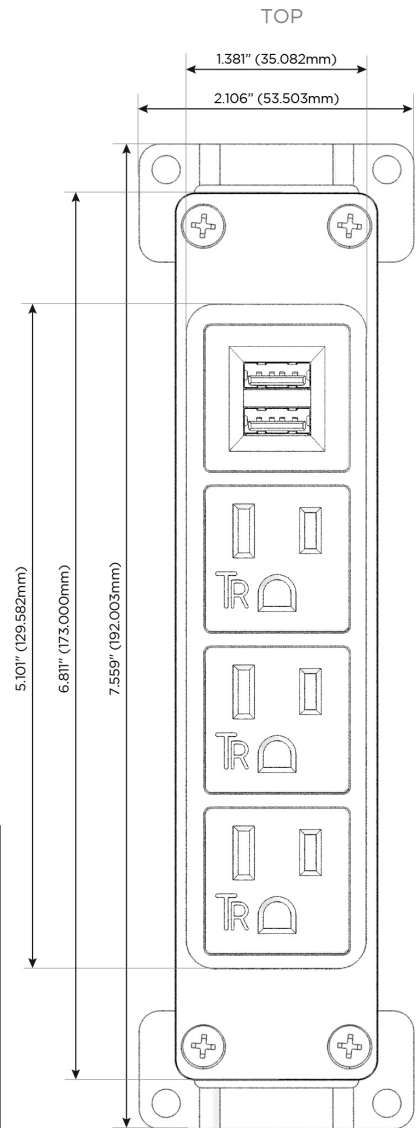

#### Module/Port Options:

- A** Tamper Resistant AC Receptacle
- E** USB-A & USB-C (20W)
- M** Double USB-A (Fast Charging Ports - 18W)
- H** HDMI
- 6** CAT 6
- 12** RJ 12
- X** Switched AC
- Y** 3-Way Switch (Low Voltage)
- V** USB-C (45W High Speed Charging Port)
- S** USB-C (25W High Speed Charging Port)
- R** Switched AC (Rocker Switch)
- D** Dimmer Switch

#### Plug:

Supplied with Low Profile Flat 45° Angle 120 VAC Plug

Optional Standard Straight 120 VAC Plug

Optional Straight 120 VAC Pass-through Plug

- CLEAN, COMPACT DESIGN
- STREAMLINED
- LOW PROFILE
- SIDE-EXITING CORDS
- PLUG & PLAY
- 6' AC CORD & PLUG (FLAT PLUG STANDARD)
- CUSTOMIZABLE CONFIGURATIONS AND FINISHES
- UL LISTED FOR MOUNTING IN FURNITURE
- 15A

# M-POWER-4T

AC POWER & DATA CONNECTIVITY SOLUTION

M-POWER-4TRZ-AAAM-RZAB

Specs:

**Modules/Ports:**

- A** Tamper Resistant AC Receptacle
- M** Double USB-A (Fast Charging Ports - 18W)

Distributed by

Mormax Company, Inc.