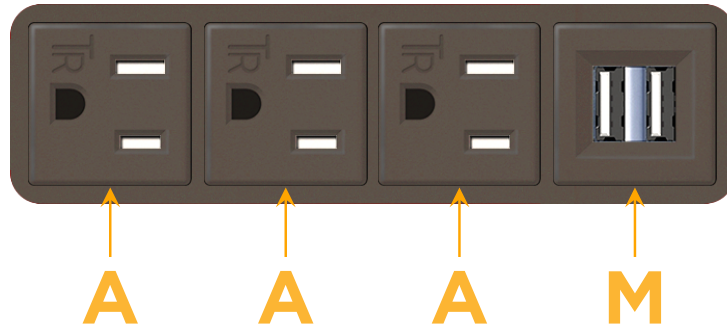

M-POWER-4T

AC POWER & DATA CONNECTIVITY SOLUTION

M-POWER-4TRZ-AAAM-RZAB

Distributed by

Mormax Company, Inc.

8 Westchester Plaza

Elmsford, NY 10523

914-699-0101

sales@mormax.com

mormax.com

Metro Light & Power's line of power & data solutions offers sophisticated design elements combined with greater ease of installation. Streamlined and low-profile, enhanced by side-exiting cords, our outlets advance the industry with their cutting edge look and feel. We believe flexibility is key, and we provide a variety of mounting options, including the ability to mount in limited spaces. Our outlets are available in many finishes and configurations, in addition to a custom color and finish capability for our clients.

Bezel Finish: **UNICOLOR™ OIL RUBBED BRONZE (ABS)**

Custom Finishes Available M-POWER-4TRZ-AAAM-RZAB

Features:

Module/Port Options:

- **A** Tamper Resistant AC Receptacle
- **E** USB-A & USB-C (20W)
- **M** Double USB-A (Fast Charging Ports - 18W)
- **H** HDMI
- **6** CAT 6
- **12** RJ 12
- **X** Switched AC
- **Y** 3-Way Switch (Low Voltage)
- **V** USB-C (45W High Speed Charging Port)
- **S** USB-C (25W High Speed Charging Port)
- **R** Switched AC (Rocker Switch)
- **D** Dimmer Switch

Plug:

Supplied with Low Profile Flat 45° Angle 120 VAC Plug

Optional Standard Straight 120 VAC Plug

Optional Straight 120 VAC Pass-through Plug

- CLEAN, COMPACT DESIGN
- STREAMLINED
- LOW PROFILE
- SIDE-EXITING CORDS
- PLUG & PLAY
- 6' AC CORD & PLUG (FLAT PLUG STANDARD)
- CUSTOMIZABLE CONFIGURATIONS AND FINISHES
- UL LISTED FOR MOUNTING IN FURNITURE
- 15A