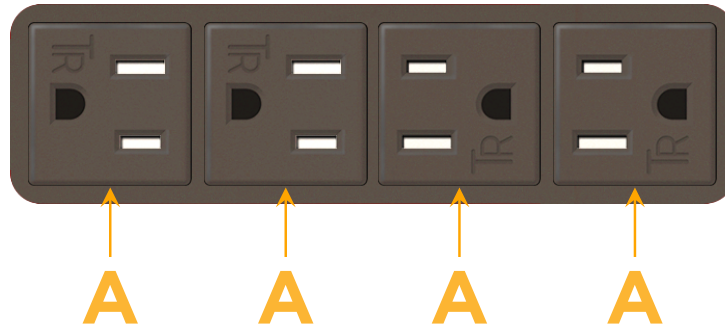

Bezel Finish: **UNICOLOR™ OIL RUBBED BRONZE (ABS)**

Custom Finishes Available M-POWER-4TRZ-AAAA-RZAB

Features:

Module/Port Options:

- A** Tamper Resistant AC Receptacle
- E** USB-A & USB-C (20W)
- M** Double USB-A (Fast Charging Ports - 18W)
- H** HDMI
- 6** CAT 6
- 12** RJ 12
- X** Switched AC
- Y** 3-Way Switch (Low Voltage)
- V** USB-C (45W High Speed Charging Port)
- S** USB-C (25W High Speed Charging Port)
- R** Switched AC (Rocker Switch)
- D** Dimmer Switch

Plug:

Supplied with Low Profile Flat 45° Angle 120 VAC Plug

Optional Standard Straight 120 VAC Plug

Optional Straight 120 VAC Pass-through Plug

- CLEAN, COMPACT DESIGN
- STREAMLINED
- LOW PROFILE
- SIDE-EXITING CORDS
- PLUG & PLAY
- 6' AC CORD & PLUG (FLAT PLUG STANDARD)
- CUSTOMIZABLE CONFIGURATIONS AND FINISHES
- UL LISTED FOR MOUNTING IN FURNITURE
- 15A

M-POWER-4T

AC POWER & DATA CONNECTIVITY SOLUTION

M-POWER-4TRZ-AAAA-RZAB

Specs:

Modules/Ports:

- A Tamper Resistant AC Receptacle

Distributed by

Mormax Company, Inc.