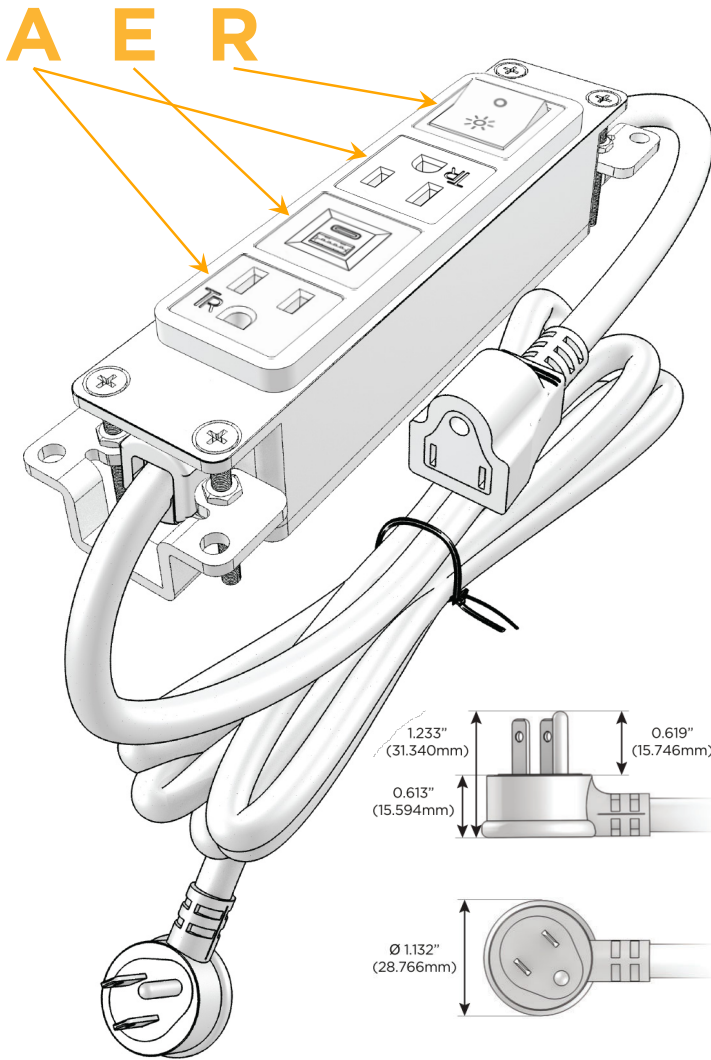

### Module/Port Options:

- A** Tamper Resistant AC Receptacle
- E** USB-A & USB-C (20W)
- M** Double USB-A (Fast Charging Ports - 18W)
- H** HDMI
- 6** CAT 6
- 12** RJ 12
- X** Switched AC
- Y** 3-Way Switch (Low Voltage)
- V** USB-C (45W High Speed Charging Port)
- S** USB-C (25W High Speed Charging Port)
- R** Switched AC (Rocker Switch)
- D** Dimmer Switch

### Plug:

Supplied with Low Profile Flat 45° Angle 120 VAC Plug

Optional Standard Straight 120 VAC Plug

Optional Straight 120 VAC Pass-through Plug

- CLEAN, COMPACT DESIGN
- STREAMLINED
- LOW PROFILE
- SIDE-EXITING CORDS
- PLUG & PLAY
- 6' AC CORD & PLUG (FLAT PLUG STANDARD)
- CUSTOMIZABLE CONFIGURATIONS AND FINISHES
- UL LISTED FOR MOUNTING IN FURNITURE
- 15A

# M-POWER-4T

AC POWER & DATA CONNECTIVITY SOLUTION

M-POWER-4TRG-AEAR-RGAB

Specs:

**Modules/Ports:**

- A** Tamper Resistant AC Receptacle
- E** USB-A & USB-C (20W)
- R** Switched AC (Rocker Switch)

Distributed by