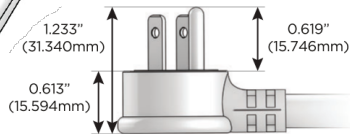

### Plug:

Supplied with Low Profile Flat 45° Angle 120 VAC Plug

Optional Standard Straight 120 VAC Plug

Optional Straight 120 VAC Pass-through Plug

- CLEAN, COMPACT DESIGN
- STREAMLINED
- LOW PROFILE
- SIDE-EXITING CORDS
- PLUG & PLAY
- 6' AC CORD & PLUG (FLAT PLUG STANDARD)
- CUSTOMIZABLE CONFIGURATIONS AND FINISHES
- UL LISTED FOR MOUNTING IN FURNITURE
- 15A

# M-POWER-4T

AC POWER & DATA CONNECTIVITY SOLUTION

M-POWER-4TRG-AEAR-RGAB

Specs:

**Modules/Ports:**

- A** Tamper Resistant AC Receptacle
- E** USB-A & USB-C (20W)
- R** Switched AC (Rocker Switch)

Distributed by