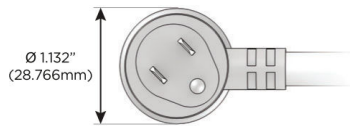

### Plug:

Supplied with Low Profile Flat 45° Angle 120 VAC Plug

Optional Standard Straight 120 VAC Plug

Optional Straight 120 VAC Pass-through Plug

- CLEAN, COMPACT DESIGN
- STREAMLINED
- LOW PROFILE
- SIDE-EXITING CORDS
- PLUG & PLAY
- 6' AC CORD & PLUG (FLAT PLUG STANDARD)
- CUSTOMIZABLE CONFIGURATIONS AND FINISHES
- UL LISTED FOR MOUNTING IN FURNITURE
- 15A

# M-POWER-4T

AC POWER & DATA CONNECTIVITY SOLUTION

M-POWER-4TRG-AEAR-RGAB

Specs:

**Modules/Ports:**

- A** Tamper Resistant AC Receptacle
- E** USB-A & USB-C (20W)
- R** Switched AC (Rocker Switch)

Distributed by