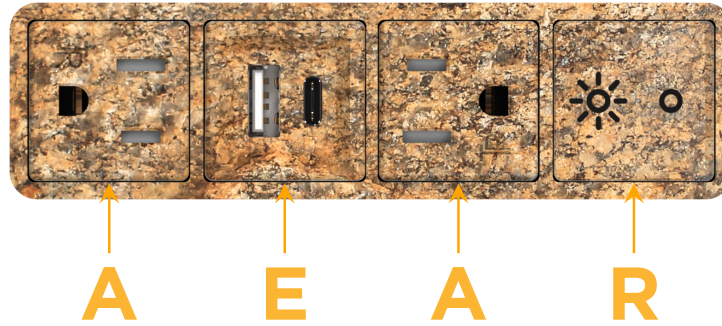

M-POWER-4T

AC POWER & DATA CONNECTIVITY SOLUTION

M-POWER-4TRG-AEAR-RGAB

Distributed by

Mormax Company, Inc.

8 Westchester Plaza

Elmsford, NY 10523

914-699-0101

sales@mormax.com

mormax.com

Metro Light & Power's line of power & data solutions offers sophisticated design elements combined with greater ease of installation. Streamlined and low-profile, enhanced by side-exiting cords, our outlets advance the industry with their cutting edge look and feel. We believe flexibility is key, and we provide a variety of mounting options, including the ability to mount in limited spaces. Our outlets are available in many finishes and configurations, in addition to a custom color and finish capability for our clients.

Bezel Finish: **OMNIGRAPHIC™ RUST GRANITE (ABS)**

Custom Finishes Available M-POWER-4TRG-AEAR-RGAB

Features:

Module/Port Options:

- **A** Tamper Resistant AC Receptacle
- **E** USB-A & USB-C (20W)
- **M** Double USB-A (Fast Charging Ports - 18W)
- **H** HDMI
- **6** CAT 6
- **12** RJ 12
- **X** Switched AC
- **Y** 3-Way Switch (Low Voltage)
- **V** USB-C (45W High Speed Charging Port)
- **S** USB-C (25W High Speed Charging Port)
- **R** Switched AC (Rocker Switch)
- **D** Dimmer Switch

Plug:

Supplied with Low Profile Flat 45° Angle 120 VAC Plug

Optional Standard Straight 120 VAC Plug

Optional Straight 120 VAC Pass-through Plug

- CLEAN, COMPACT DESIGN
- STREAMLINED
- LOW PROFILE
- SIDE-EXITING CORDS
- PLUG & PLAY
- 6' AC CORD & PLUG (FLAT PLUG STANDARD)
- CUSTOMIZABLE CONFIGURATIONS AND FINISHES
- UL LISTED FOR MOUNTING IN FURNITURE
- 15A