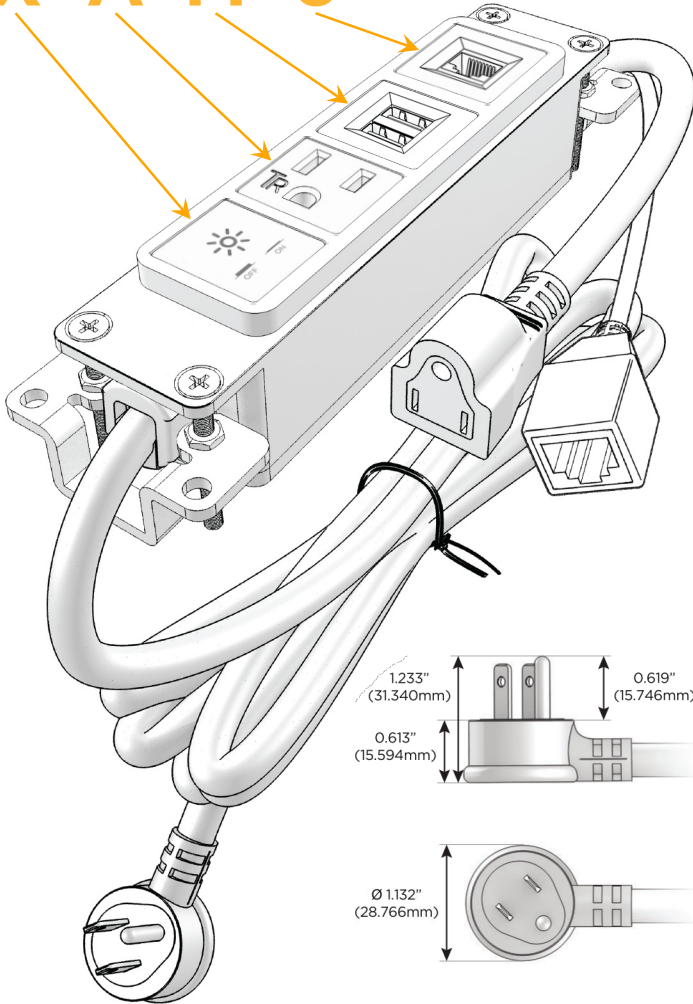

M-POWER-4T

AC POWER & DATA CONNECTIVITY SOLUTION

M-POWER-4TM2-XAM6-M2AB

Specs:

Modules/Ports:

- **X** Switched AC
- **A** Tamper Resistant AC Receptacle
- **M** Double USB-A (Fast Charging Ports - 18W)
- **6** CAT 6

X A M 6