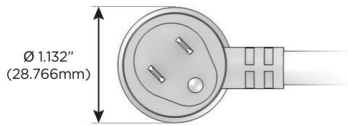

M-POWER-4T

AC POWER & DATA CONNECTIVITY SOLUTION

M-POWER-4TM2-XAM6-M2AB

Specs:

Modules/Ports:

- **X** Switched AC
- **A** Tamper Resistant AC Receptacle
- **M** Double USB-A (Fast Charging Ports - 18W)
- **6** CAT 6

X A M 6