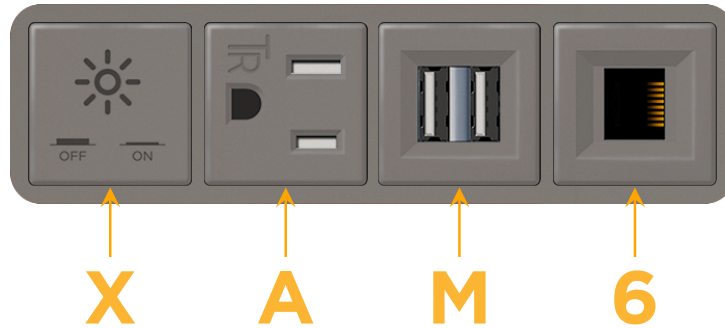

M-POWER-4T

AC POWER & DATA CONNECTIVITY SOLUTION

M-POWER-4TM2-XAM6-M2AB

Distributed by

Mormax Company, Inc.

8 Westchester Plaza

Elmsford, NY 10523

914-699-0101

sales@mormax.com

mormax.com

Metro Light & Power's line of power & data solutions offers sophisticated design elements combined with greater ease of installation. Streamlined and low-profile, enhanced by side-exiting cords, our outlets advance the industry with their cutting edge look and feel. We believe flexibility is key, and we provide a variety of mounting options, including the ability to mount in limited spaces. Our outlets are available in many finishes and configurations, in addition to a custom color and finish capability for our clients.

Bezel Finish: **UNICOLOR™ MAGNESIUM (ABS)**

Custom Finishes Available M-POWER-4TM2-XAM6-M2AB

Features:

Module/Port Options:

- **A** Tamper Resistant AC Receptacle
- **E** USB-A & USB-C (20W)
- **M** Double USB-A (Fast Charging Ports - 18W)
- **H** HDMI
- **6** CAT 6
- **12** RJ 12
- **X** Switched AC
- **Y** 3-Way Switch (Low Voltage)
- **V** USB-C (45W High Speed Charging Port)
- **S** USB-C (25W High Speed Charging Port)
- **R** Switched AC (Rocker Switch)
- **D** Dimmer Switch

Plug:

Supplied with Low Profile Flat 45° Angle 120 VAC Plug

Optional Standard Straight 120 VAC Plug

Optional Straight 120 VAC Pass-through Plug

- CLEAN, COMPACT DESIGN
- STREAMLINED
- LOW PROFILE
- SIDE-EXITING CORDS
- PLUG & PLAY
- 6' AC CORD & PLUG (FLAT PLUG STANDARD)
- CUSTOMIZABLE CONFIGURATIONS AND FINISHES
- UL LISTED FOR MOUNTING IN FURNITURE
- 15A