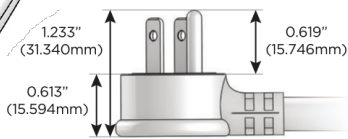

M-POWER-4T

AC POWER & DATA CONNECTIVITY SOLUTION

M-POWER-4TM2-XAM6-M2AB

Specs:

Modules/Ports:

- **X** Switched AC
- **A** Tamper Resistant AC Receptacle
- **M** Double USB-A (Fast Charging Ports - 18W)
- **6** CAT 6

X A M 6