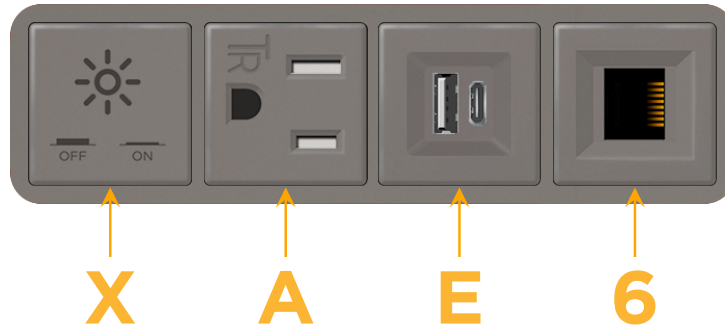

Bezel Finish: **UNICOLOR™ MAGNESIUM (ABS)**

Custom Finishes Available M-POWER-4TM2-XAE6-M2AB

Features:

Module/Port Options:

- A** Tamper Resistant AC Receptacle
- E** USB-A & USB-C (20W)
- M** Double USB-A (Fast Charging Ports - 18W)
- H** HDMI
- 6** CAT 6
- 12** RJ 12
- X** Switched AC
- Y** 3-Way Switch (Low Voltage)
- V** USB-C (45W High Speed Charging Port)
- S** USB-C (25W High Speed Charging Port)
- R** Switched AC (Rocker Switch)
- D** Dimmer Switch

Plug:

Supplied with Low Profile Flat 45° Angle 120 VAC Plug

Optional Standard Straight 120 VAC Plug

Optional Straight 120 VAC Pass-through Plug

- CLEAN, COMPACT DESIGN
- STREAMLINED
- LOW PROFILE
- SIDE-EXITING CORDS
- PLUG & PLAY
- 6' AC CORD & PLUG (FLAT PLUG STANDARD)
- CUSTOMIZABLE CONFIGURATIONS AND FINISHES
- UL LISTED FOR MOUNTING IN FURNITURE
- 15A

M-POWER-4T

AC POWER & DATA CONNECTIVITY SOLUTION

M-POWER-4TM2-XAE6-M2AB

Specs:

Modules/Ports:

- X Switched AC
- A Tamper Resistant AC Receptacle
- E USB-A & USB-C (20W)
- 6 CAT 6

X A E 6

Distributed by