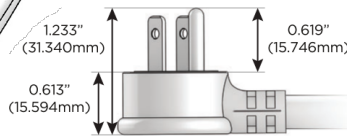

Plug:

Supplied with Low Profile Flat 45° Angle 120 VAC Plug

Optional Standard Straight 120 VAC Plug

Optional Straight 120 VAC Pass-through Plug

- CLEAN, COMPACT DESIGN
- STREAMLINED
- LOW PROFILE
- SIDE-EXITING CORDS
- PLUG & PLAY
- 6' AC CORD & PLUG (FLAT PLUG STANDARD)
- CUSTOMIZABLE CONFIGURATIONS AND FINISHES
- UL LISTED FOR MOUNTING IN FURNITURE
- 15A

M-POWER-4T

AC POWER & DATA CONNECTIVITY SOLUTION

M-POWER-4TM2-XAE6-M2AB

Specs:

Modules/Ports:

- X Switched AC
- A Tamper Resistant AC Receptacle
- E USB-A & USB-C (20W)
- 6 CAT 6

X A E 6

Distributed by