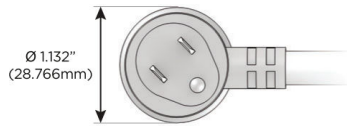

Plug:

Supplied with Low Profile Flat 45° Angle 120 VAC Plug

Optional Standard Straight 120 VAC Plug

Optional Straight 120 VAC Pass-through Plug

- CLEAN, COMPACT DESIGN
- STREAMLINED
- LOW PROFILE
- SIDE-EXITING CORDS
- PLUG & PLAY
- 6' AC CORD & PLUG (FLAT PLUG STANDARD)
- CUSTOMIZABLE CONFIGURATIONS AND FINISHES
- UL LISTED FOR MOUNTING IN FURNITURE
- 15A

M-POWER-4T

AC POWER & DATA CONNECTIVITY SOLUTION

M-POWER-4TM2-XAE6-M2AB

Specs:

Modules/Ports:

- X Switched AC
- A Tamper Resistant AC Receptacle
- E USB-A & USB-C (20W)
- 6 CAT 6

X A E 6

Distributed by