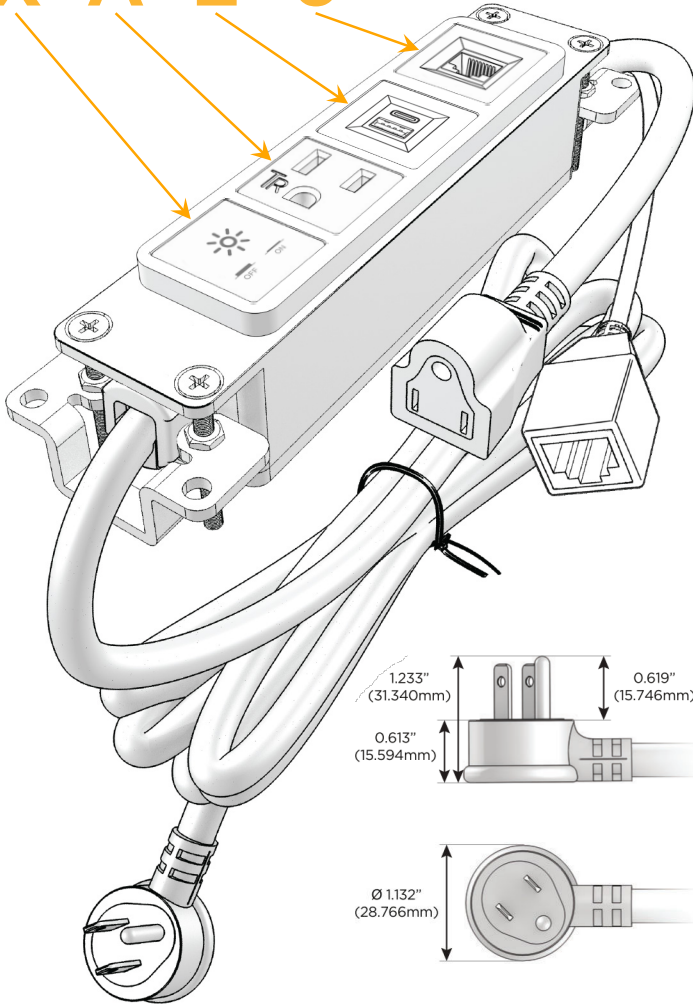

Bezel Finish: **UNICOLOR™ MAGNESIUM (ABS)**

Custom Finishes Available M-POWER-4TM2-XAE6-M2AB

Features:

Module/Port Options:

- A** Tamper Resistant AC Receptacle
- E** USB-A & USB-C (20W)
- M** Double USB-A (Fast Charging Ports - 18W)
- H** HDMI
- 6** CAT 6
- 12** RJ 12
- X** Switched AC
- Y** 3-Way Switch (Low Voltage)
- V** USB-C (45W High Speed Charging Port)
- S** USB-C (25W High Speed Charging Port)
- R** Switched AC (Rocker Switch)
- D** Dimmer Switch

Plug:

Supplied with Low Profile Flat 45° Angle 120 VAC Plug

Optional Standard Straight 120 VAC Plug

Optional Straight 120 VAC Pass-through Plug

- CLEAN, COMPACT DESIGN
- STREAMLINED
- LOW PROFILE
- SIDE-EXITING CORDS
- PLUG & PLAY
- 6' AC CORD & PLUG (FLAT PLUG STANDARD)
- CUSTOMIZABLE CONFIGURATIONS AND FINISHES
- UL LISTED FOR MOUNTING IN FURNITURE
- 15A

M-POWER-4T

AC POWER & DATA CONNECTIVITY SOLUTION

M-POWER-4TM2-XAE6-M2AB

Specs:

Modules/Ports:

- X Switched AC
- A Tamper Resistant AC Receptacle
- E USB-A & USB-C (20W)
- 6 CAT 6

X A E 6

Distributed by